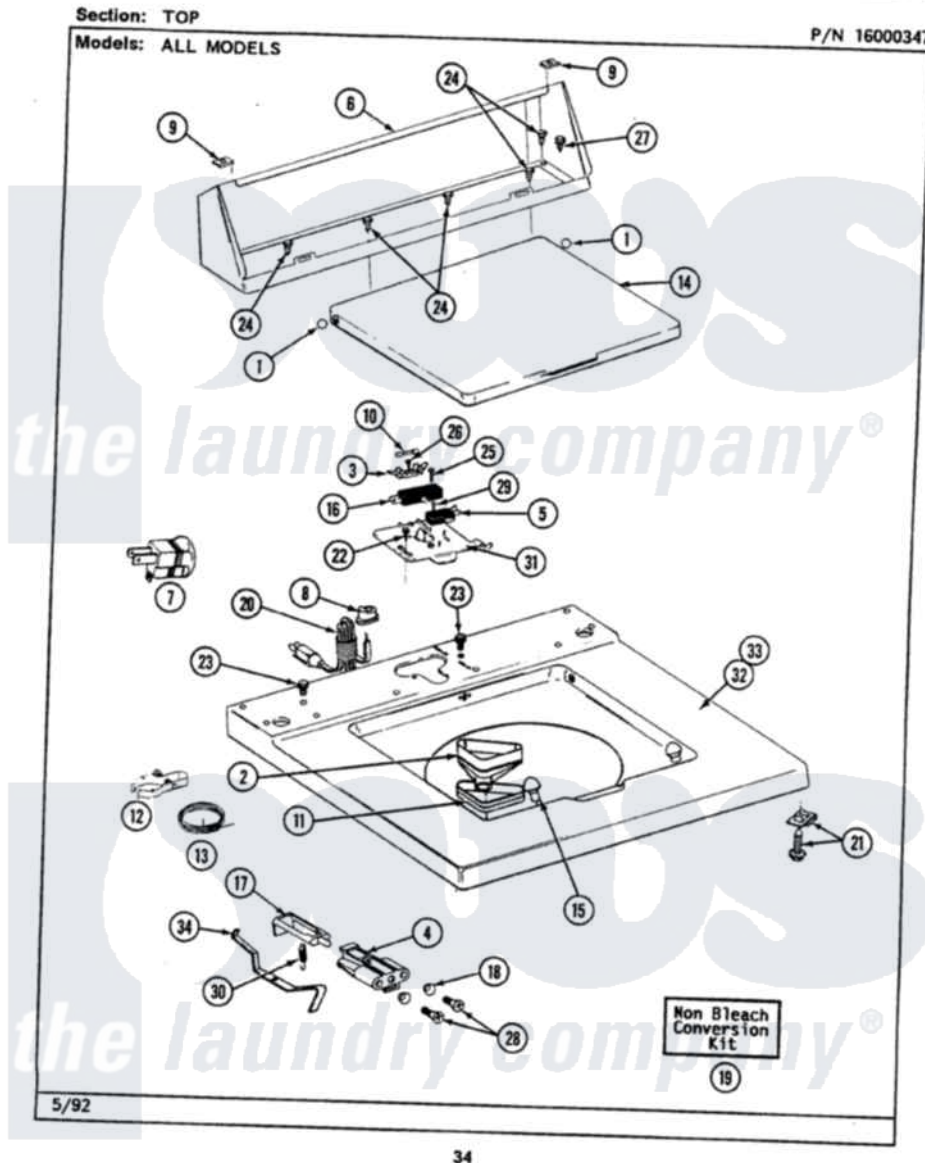

Maytag LAT9700DAW 06 - TOP

Maytag [Residential Maytag LAT9700DAW Washer Parts](#) Parts Diagram 06 - TOP
 Click on the part number to view part

Item	Original Part Number	Replaced By	Status	Part Description
1	211726			Hinge, Ball Lid
2	215577			Bleach Inlet White
3	207167			Block, Fuse
4	214279	204968		Plunger And Bracket Assembly--W
5	207166			Switch, Check
6	205635			Console
7	Y201808			Converter
8	211881			Grommet, Cord Part Not Used-Gas Models Only
9	215075			Fastener, Control Panel To Console
10	207168	22001682		Switch Assembly, Lid W/4amp Fuse
11	214436			Gasket
12	301548			Clamp, Ground Wire
13	311155			Ground Wire And Clamp
14	216073			LID (WHITE)

15	212716		Bumper, Lid
16	205415	279347	Switch-Lid
17	215700		Not Available LID SWITCH PLUNGER
18	211500		Washer, Bracket To Top Cover
19	205997		Non-Bleach Conversion Kit
20	204590		Cord, Power
21	204445		Screw And Fastener Assembly
22	207159	489355	Screw, 8 X 1/2
23	210186	3370225	Screw
24	211294	90767	Screw, 8A X 3/8 HeX Washer Head Tapping
25	213501		Screw, No.6-20 X 1-1/8 Inch
26	215705	Y311711	Screw, Fuse Block
27	Y313559		Screw
28	910182	25-7809	Screw, No.6-20 1/2 Flthd Torx
29	912012	3400409	Screw
30	213720		Spring, Lid Switch
31	Y215699	22001678	Bracket, Switch And Fuse
32	207170		Top Cover
"	207170L		Top Cover Assembly ALM---NA
34	215704		Lever, Unbalance