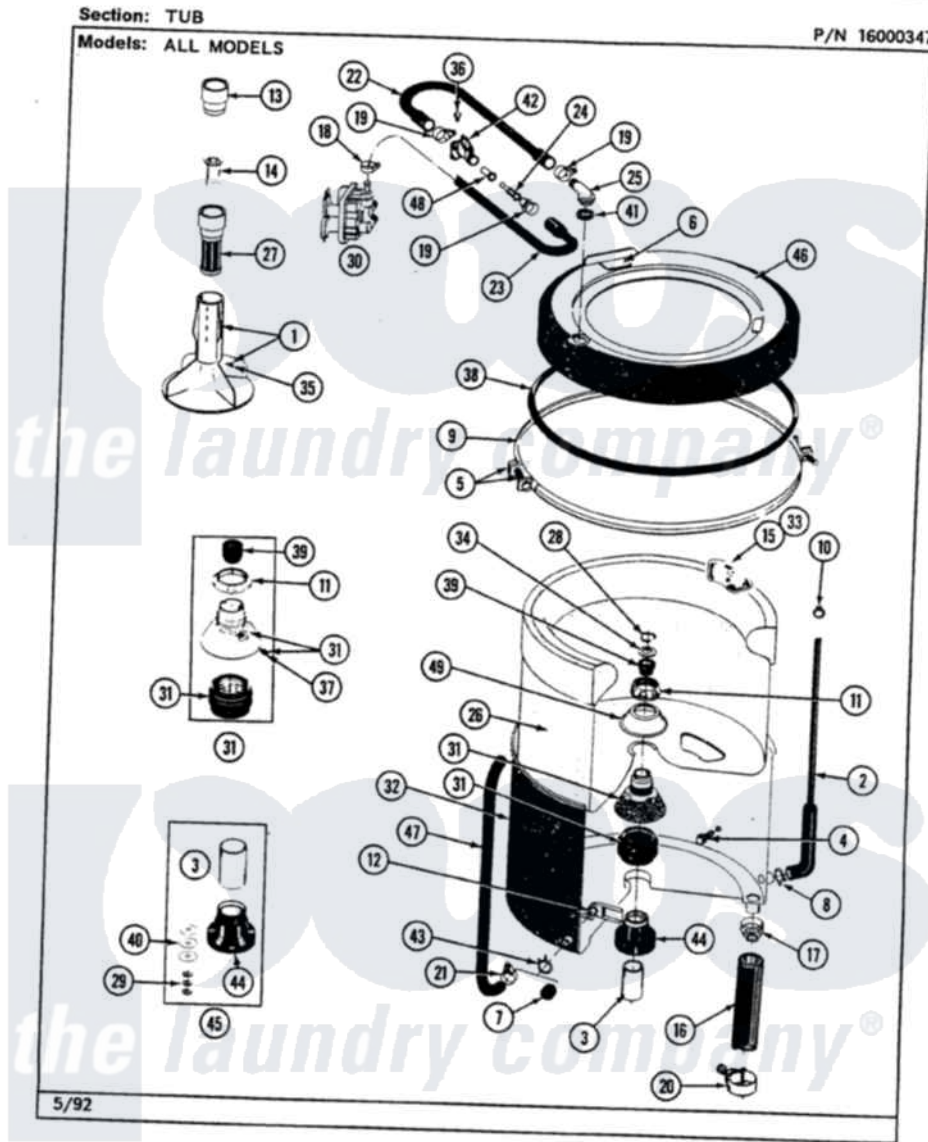

Maytag LAT9700DAW 08 - TUB

38

Maytag [Residential Maytag LAT9700DAW Washer Parts](#) Parts Diagram 08 - TUB
Click on the part number to view part

Item	Original Part Number	Replaced By	Status	Part Description
1	207228			Agitator W/Lock Screw
2	212942	22001619		Tube, Water Level Switch
3	211130			Bearing Liner, Tub Bearing
4	200744	W10175939		Bolt
"	205254	W10175938		Bolt
5	205529			Nut And Bolt Kit For Tub Clamp
6	215232			Bumper, Unbalance
8	211641			Clamp, 1-1/16"
9	200846			Clamp - Tub Cover
10	410296	596669		Clamp, Manifold
11	211047	6-2110472		Nut- Clamp
12	214434			Spout, Deflector
13	215721			Dispensing Cap
14	215733			Dispensing Cup
15	207219			Filter, Self-Cleaning
16	213045			Hose, Outer Tub Part Not Used

17	200900	616099	Clamp
18	201575		Clamp, Hose
19	202515	596669	Clamp, Manifold
20	202574	3367052	Clamp, Hose
21	205161	489503	Clamp
22	Y215234		Hose, Injector Fill
23	213013		Hose, Injector
24	213015		Nozzle, Injector
25	215235		Tube, Injector
26	207831	Not Available	TUB, INNER (W/PLUG)
28	Y015667		Retaining Ring
29	Y054867		Washer, Lock
30	205613		Water Valve
31	204012	6-2095720	Mounting S
32	205484		Tub, Outer Part Not Used
34	Y015666		Washer, Retaining -
35	206478	Not Available	SCREW & WASHER FOR AGITATOR
36	312620		Screw, Sems
37	211618	22001423	Set Screw, Mounting Stem
38	211232		Seal, Tub Cover
39	Y0A4298	6-0A57420	Seal- Agitator
40	211100		Washer, Outer Tub
41	215233		Seal For Injector Tube
42	215447		Sleeve For Injector
43	214739	596669	Clamp, Manifold
44	200824	6-2040130	Tub Bearin
45	204013	6-2040130	Tub Bearin
46	206380	Not Available	COVER, TUB
47	214433		Tube, Inlet Part Not Used
48	213016	216201	Nozzle
49	211210		Washer, Clamping Nut