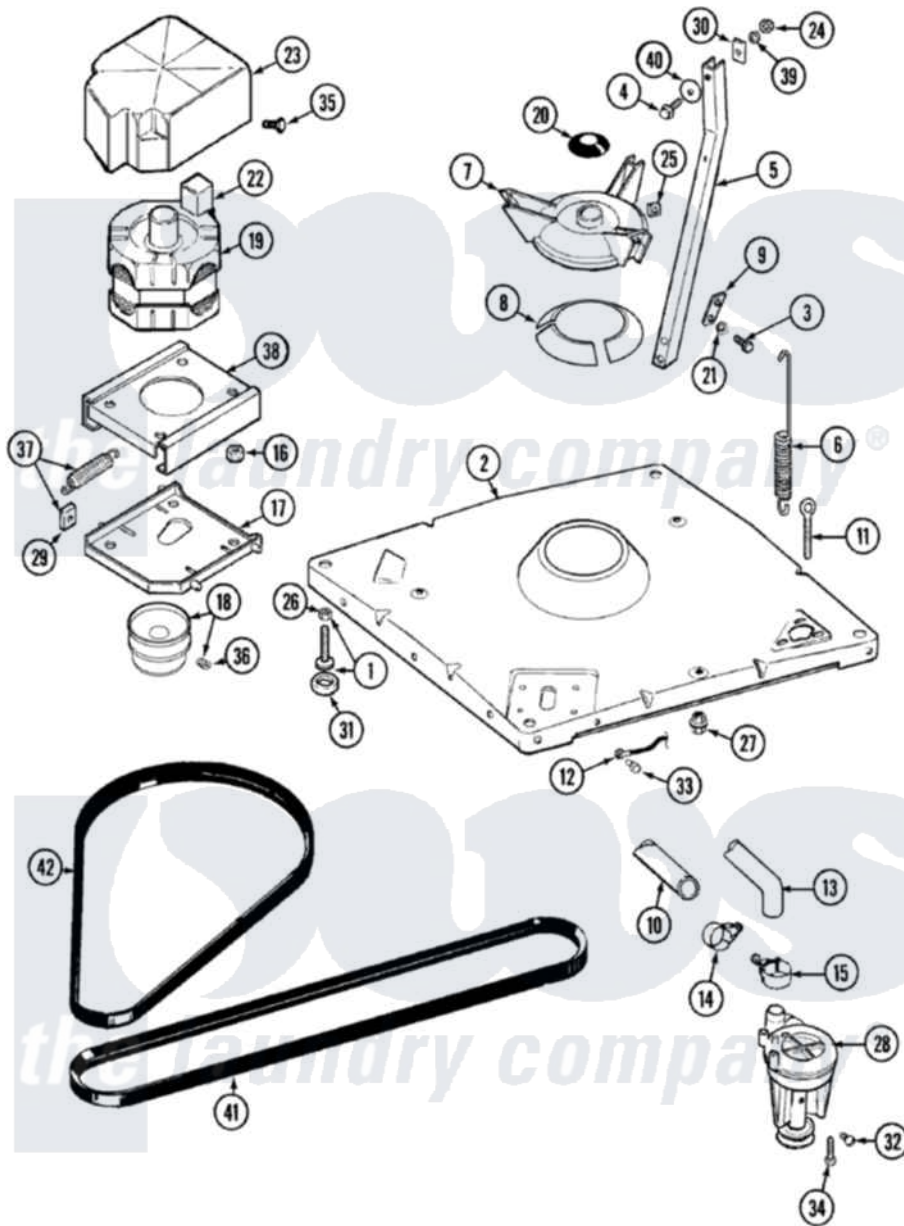

Maytag LAT9704AAE 01 - BASE

Maytag Residential Maytag LAT9704AAE Washer Parts Parts Diagram 01 - BASE
 Click on the part number to view part

Item	Original Part Number	Replaced By	Status	Part Description
1	Y302699	22003428		Leg, Adjustable
2	22001172	22002150		Base
3	Y015627			Screw- Hex
4	205254	W10175938		Bolt
"	200744	W10175939		Bolt
5	213053			Brace, Tub Part Not Used
6	22001300			Spring, Centering
7	203725			Damper W/Bolt And Clip
8	203956			Damper Pad Kit
9	213073			Washer, Double Brace
10	214767	22001448		Hose, Pump
11	216416			Bolt, Eye/Centering Spring
12	901220			Ground Wire
13	213045			Hose, Outer Tub Part Not Used
14	202574	3367052		Clamp, Hose
15	202574	3367052		Clamp, Hose

16	Y311426	3400029	Nut, Adapter Plate
17	22001301		Mount, Motor Lower-Assembly
18	200816	6-2008160	Pulley- MO
19	201807	12002353	Motor-Drve
20	211028	22001586	Deflector, Water
21	911852	486009	Lockwasher
22	205131		Switch, Motor External Start
"	206504		Motor External Start Switch
23	215098		Shield, Motor
24	Y052734		Nut, Carrage Bolts And Bracket
25	Y052785		Nut, Brace To Damper
26	210385		Lock Nut For Adjustable Leg
27	211949		Nut, Adjustment Eyebolt
28	202203	6-2022030	Pump As Pa
29	204998	205000	Roller And Spring Kit 4+Spr
30	212979	Not Available	WASHER, TUB BRACE
31	210684		Foot, Adjustable Leg
32	Y015408	22003235	Screw, Bearing Insert
33	912365	3370225	Screw
34	211880		Screw, HeX Head No.10 X 1/2 Inc
35	213121	3400111	Screw, 12-14 X 5/8
36	Y053241		Set Screw, Motor Pulley
37	205000		Roller And Spring Kit 4+Spr
38	214956		Motor Mount Assembly
39	Y054867		Washer, Lock
40	211100		Washer, Outer Tub
41	211124		Part Not Used
42	211125		V Belt, DriVe Pulley