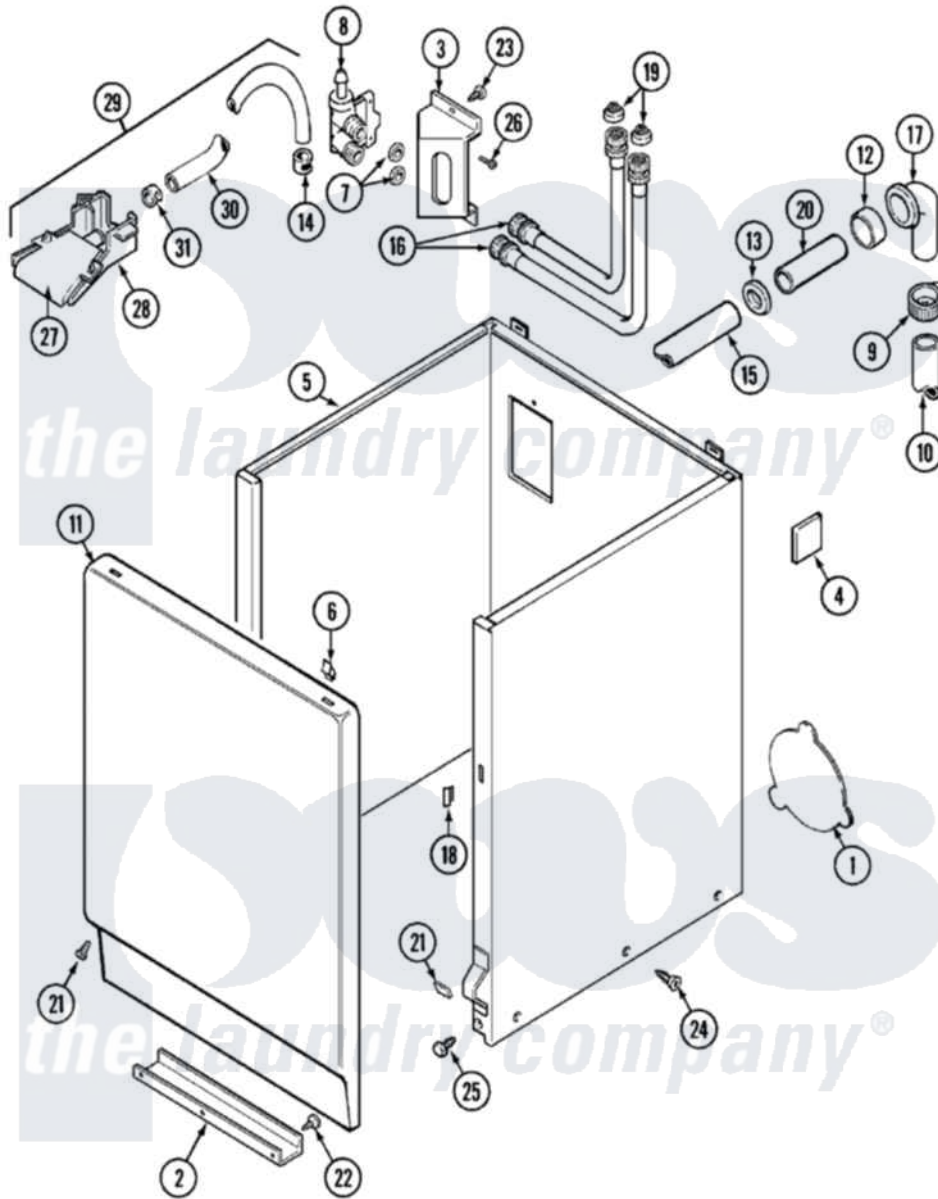

Maytag LAT9704AAE 02 - CABINET

Maytag [Residential Maytag LAT9704AAE Washer Parts](#) Parts Diagram 02 - CABINET
 Click on the part number to view part

Item	Original Part Number	Replaced By	Status	Part Description
1	211294	90767		Screw, 8A X 3/8 HeX Washer Head Tapping
"	211878		Not Available	PLATE, ACCESS
2	213846			Guard, Belt
3	214812	22002361		Bracket, Water Valve
4	215058			Pad, Cabinet Bumper
5	22001302	22004425		Cabinet White Aspack
6	212982	22001650		Fastener, Spring
7	Y013783			Washer, Inlet Hose
8	214337	96160		Screen
"	22001274			Valve, Water
9	200908	285655		Clamp, Hose
10	Y059149			(7/8" I.D. CARTON OF 50 FT.)
"	216017			Hose, Drain
11	22001143			Damper, Sound
"	22001144			Damper, Sound

"	216078	Not Available	PANEL, FRONT (WHT)
12	214765		Gasket, Siphon Break
13	202574	3367052	Clamp, Hose
14	216169	596669	Clamp, Manifold
15	214767	22001448	Hose, Pump
16	202860		Inlet Hose Assembly
17	Y216016	W10116738	Elbow
18	214376	22002331	Spacer, Front Panel
19	200961	12001413	Strainer And Washer Kit
20	Y014874		Screw, Idler Arm And Sleeve
"	206638		Siphon Break
21	204439		Screw And Fstner Assembly
22	211294	90767	Screw, 8A X 3/8 HeX Washer Head Tapping
23	212276	W10116760	Screw
24	213007		Xfor Cabinet See Cabinet, Back
25	213121	3400111	Screw, 12-14 X 5/8
"	213122	27001200	Screw
26	Y313561		Screw----NA
27	22001187		Injector
28	22001186		Injector
29	22001304		Water Injector Assembly
30	22001190		Hose, Injector
31	216170	489503	Clamp