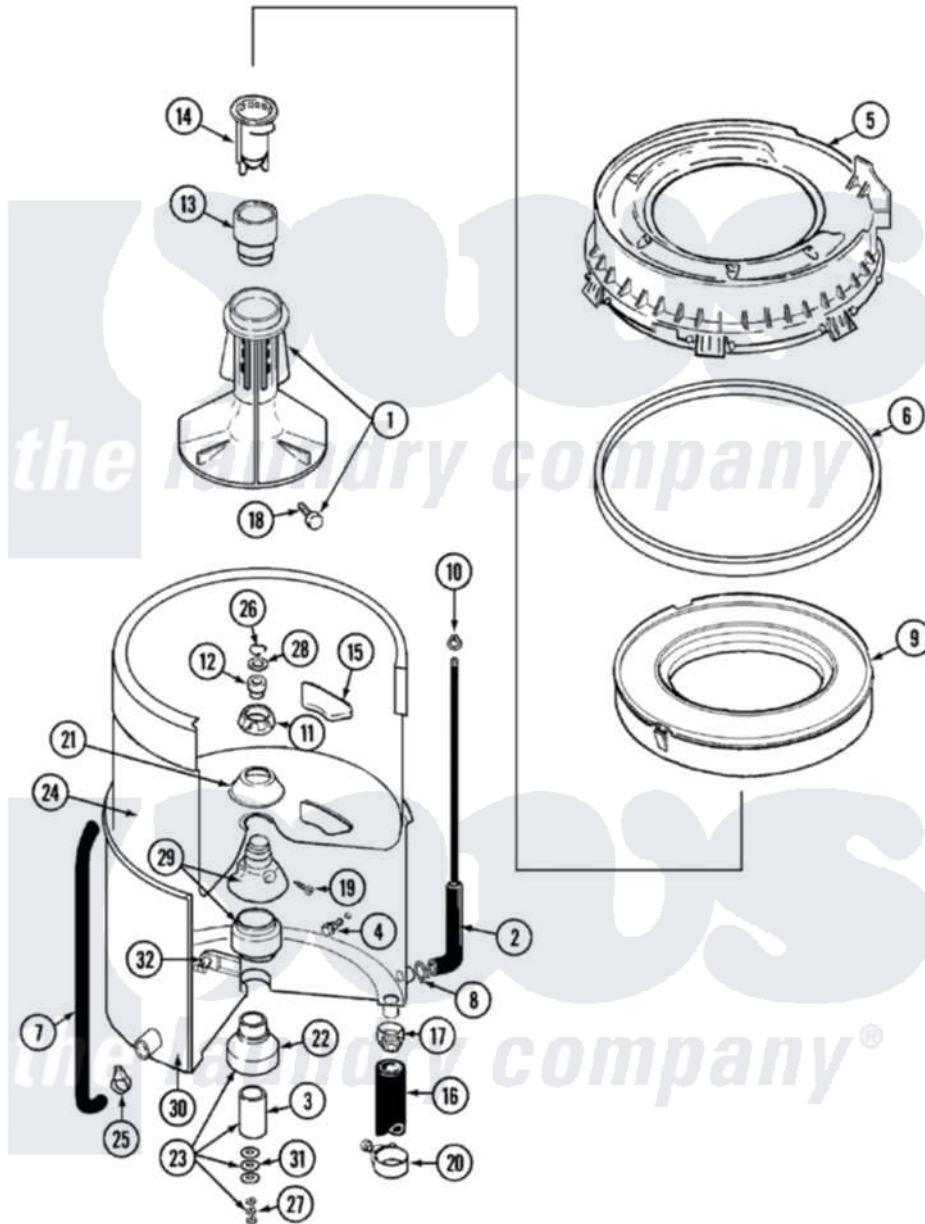

Maytag LAT9704AAE 07 - TUB

Maytag [Residential Maytag LAT9704AAE Washer Parts](#) Parts Diagram 07 - TUB
 Click on the part number to view part

| Item | Original Part Number | Replaced By | Status | Part Description |
|------|--------------------------|---------------------------|--------|-------------------------------|
| 1 | 207228 | | | Agitator W/Lock Screw |
| 2 | 22001036 | 22001619 | | Tube, Water Level Switch |
| 3 | 211130 | | | Bearing Liner, Tub Bearing |
| 4 | 200744 | W10175939 | | Bolt |
| " | 205254 | W10175938 | | Bolt |
| 5 | 22001299 | | | Tub Cover And Gasket Assembly |
| 6 | Y22001201 | 22001007 | | Gasket, Cover To Tub |
| 7 | 22001320 | | | Tube, Bleach |
| 8 | 211641 | | | Clamp, 1-1/16" |
| 9 | 22001142 | | | Ring, Balance |
| 10 | 410296 | 596669 | | Clamp, Manifold |
| 11 | 211047 | 6-2110472 | | Nut- Clamp |
| 12 | Y0A4298 | 6-0A57420 | | Seal- Agitator |
| 13 | 22001295 | | | Housing, Dispenser |
| 14 | 22001294 | | | Cup, Dispensing |
| 15 | 207219 | | | Filter, Self-Cleaning |

| | | | |
|----|--------------------------|---------------------------|-------------------------------|
| 16 | 213045 | | Hose, Outer Tub Part Not Used |
| 17 | 201011 | 285655 | Clamp, Hose |
| 18 | 206478 | | Not Available |
| 19 | 211618 | 22001423 | Set Screw, Mounting Stem |
| 20 | 202574 | 3367052 | Clamp, Hose |
| 21 | 211210 | | Washer, Clamping Nut |
| 22 | 200824 | 6-2040130 | Tub Bearin |
| 23 | 204013 | 6-2040130 | Tub Bearin |
| 24 | 22001139 | | Tub, Inner |
| 25 | 205161 | 489503 | Clamp |
| 26 | Y015667 | | Retaining Ring |
| 27 | Y054867 | | Washer, Lock |
| 28 | Y015666 | | Washer, Retaining - |
| 29 | 204012 | 6-2095720 | Mounting S |
| 30 | 22001114 | | Not Available |
| 31 | 211100 | | TUB, OUTER (EX. LARGE) |
| 32 | 214434 | | Washer, Outer Tub |
| | | | Spout, Deflector |