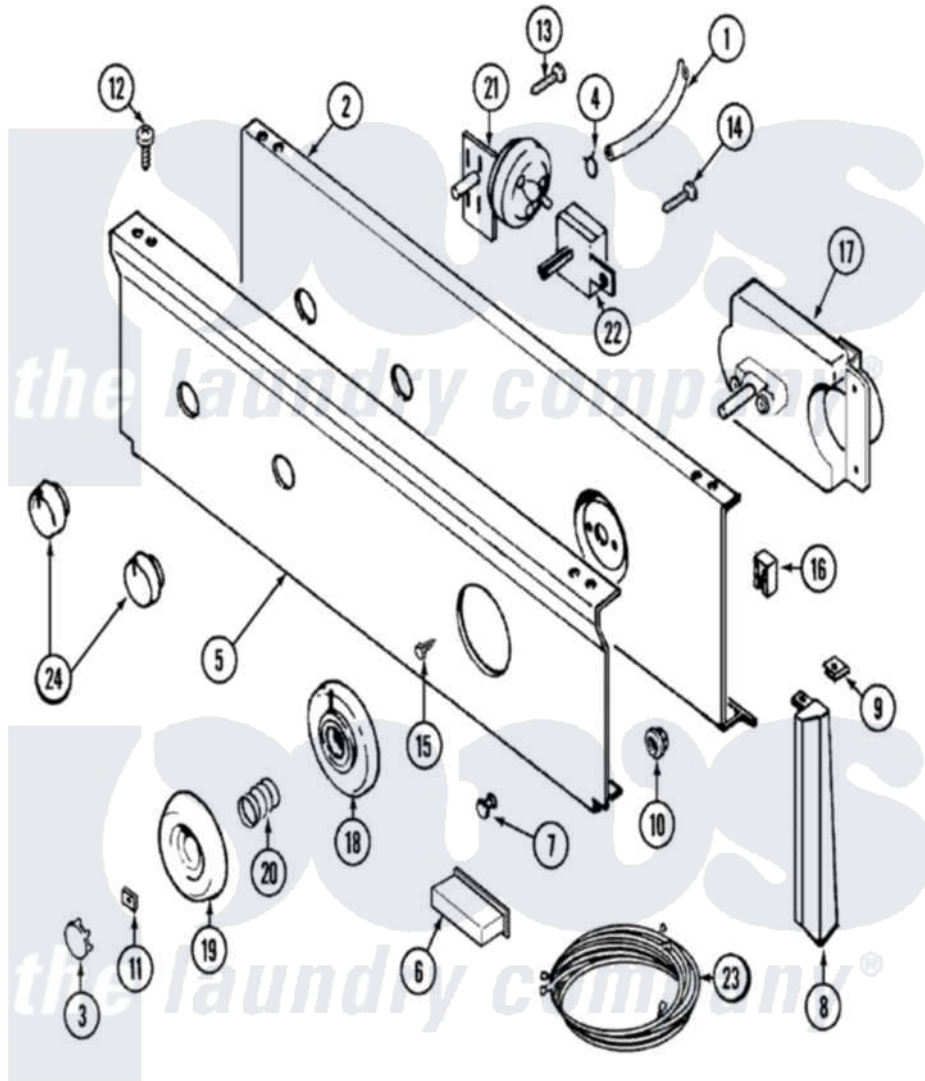

Maytag LAT9704AAL 04 - CONTROL PANEL

Maytag [Residential Maytag LAT9704AAL Washer Parts](#) Parts Diagram 04 - CONTROL PANEL
 Click on the part number to view part

Item	Original Part Number	Replaced By	Status	Part Description
1	22001036	22001619		Tube, Water Level Switch
2	315483	3370225		Screw
"	204807			Ground Wire, Supp. Plte To Top Cover
"	22001132			Plate, Support
3	216193		Not Available	CAP, TIMER KNOB (BLK)
4	410296	596669		Clamp, Manifold
5	22001152	22001153		Panel, Control
6	214897			Pad, Control Panel
7	22001215	7730P011-60		Lens, Indicator Light
8	22001288			End Cap, Control Panel
"	22001290			End Cap, Control Panel
9	214894			Fastener, End Cap
10	214872			Palnut, End Cap Note: Nut, Lamp Holder
11	211605			Bezel, Timer Dial
12	311728	210032		Screw, No.8 X 9/16 Ctsk Note:

12	214120	21032	Screw, Inlet Duct
13	211168	W10139210	Screw, 8-18 X 5/16
14	211168	W10139210	Screw, 8-18 X 5/16
15	216412		Screw, Bracket To Timer
16	903115		Lock Light
17	22001252		Timer RPR
18	22001264	Not Available	BEZEL, TIMER KNOB (BLK)
19	215828		Knob, Timer
20	211065		Spring, Index Wheel
21	208207		Switch, Pressure
22	208281	Not Available	SWITCH, TEMP (4POSITION)
23	22001313		Wire Harness, Main
24	22001267		Knob, Selector Switch