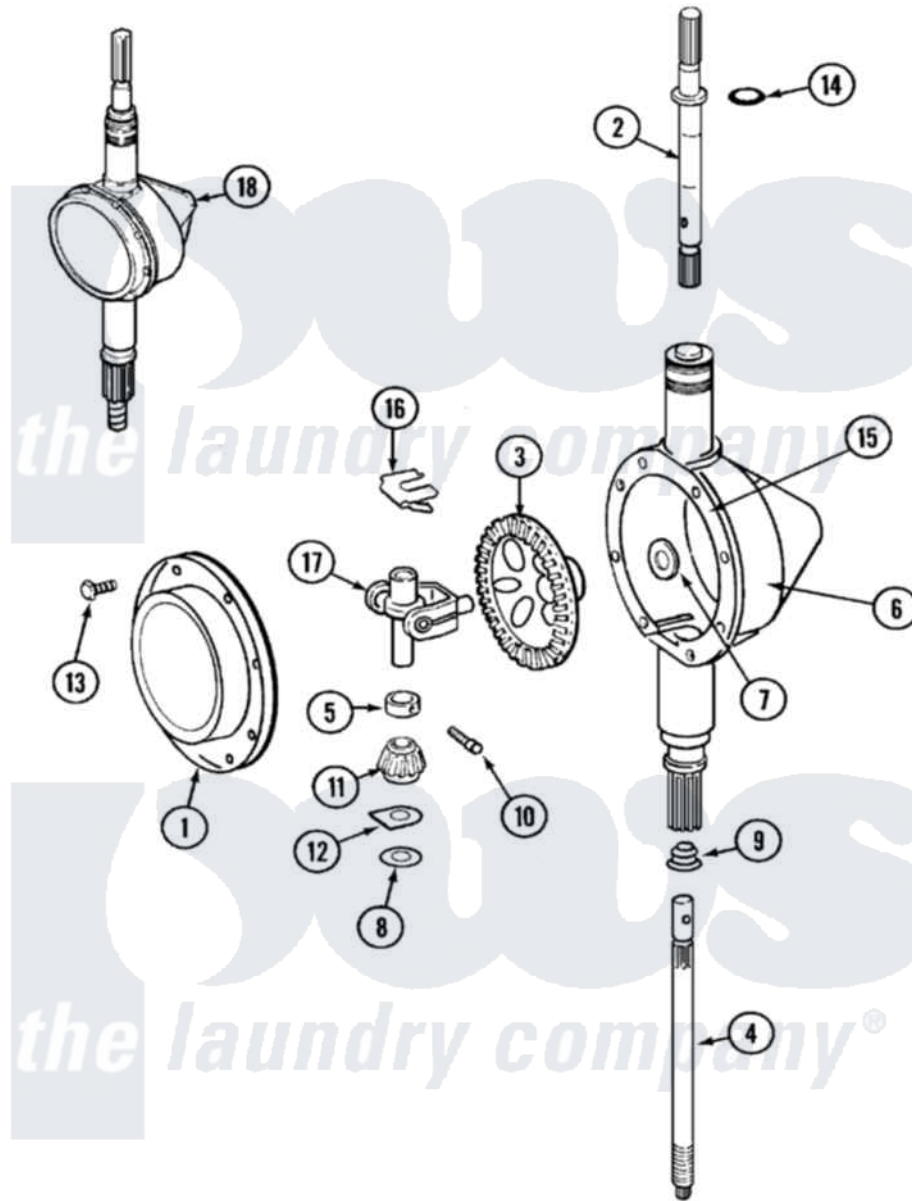

Maytag LAT9704AAL 06 - TRANSMISSION

Maytag Residential Maytag LAT9704AAL Washer Parts Parts Diagram 06 - TRANSMISSION
 Click on the part number to view part

Item	Original Part Number	Replaced By	Status	Part Description
1	206628			Cover, Transmission
2	207153	6-2097820		Kit- Shaft
3	206713	6-2067130		Gear- Beve
4	215410	12001450		Ctr Shaft W/Collar Andkeeper- Dp
5	215415		Not Available	COLLAR, LOWER
6	206624	6-2097750		Trans Dee
7	215394			Washer, Bevel Gear
8	211483	6-2114830		Washer- SP
9	206602	207843		Lip Seal Repair Kit
10	Y206629			Pin, Collar
11	215401	W10221114		Pinion
12	215395			Plate, Clutch
13	215417		Not Available	SCREW, TRANSMISSION COVER
14	210690			Seal, Rubber
15	Y058700	675652		Adhesive

16

[215581](#)

Spring, Agitator Shaft

17

206685

[6-2066850](#)

Yoke

18