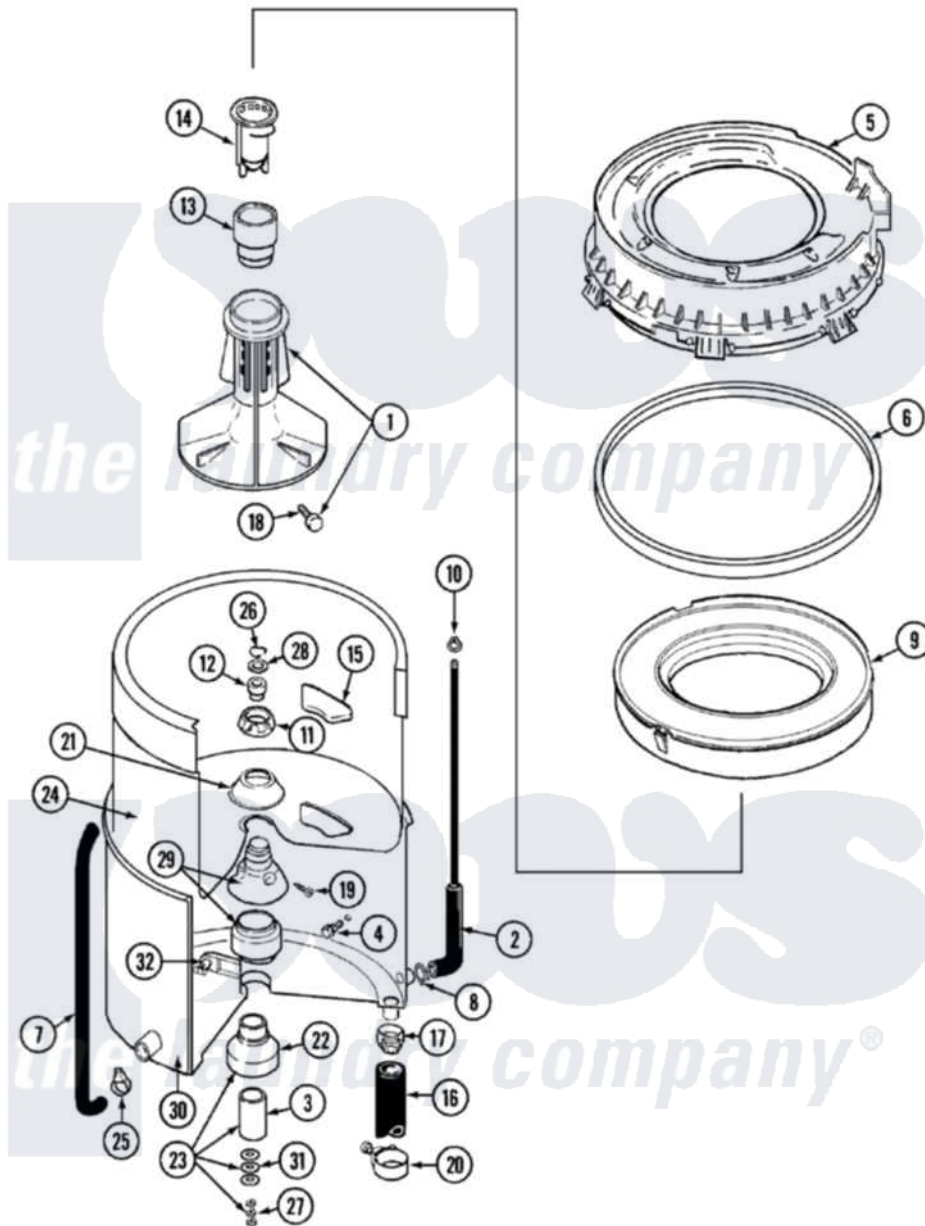

# Maytag LAT9704AAL 07 - TUB

Maytag [Residential Maytag LAT9704AAL Washer Parts](#) Parts Diagram 07 - TUB  
 Click on the part number to view part

Item	Original Part Number	Replaced By	Status	Part Description
1	<a href="#">207228</a>			Agitator W/Lock Screw
2	22001036	<a href="#">22001619</a>		Tube, Water Level Switch
3	<a href="#">211130</a>			Bearing Liner, Tub Bearing
4	200744	<a href="#">W10175939</a>		Bolt
"	205254	<a href="#">W10175938</a>		Bolt
5	<a href="#">22001299</a>			Tub Cover And Gasket Assembly
6	Y22001201	<a href="#">22001007</a>		Gasket, Cover To Tub
7	<a href="#">22001320</a>			Tube, Bleach
8	<a href="#">211641</a>			Clamp, 1-1/16"
9	<a href="#">22001142</a>			Ring, Balance
10	410296	<a href="#">596669</a>		Clamp, Manifold
11	211047	<a href="#">6-2110472</a>		Nut- Clamp
12	Y0A4298	<a href="#">6-0A57420</a>		Seal- Agitator
13	<a href="#">22001295</a>			Housing, Dispenser
14	<a href="#">22001294</a>			Cup, Dispensing
15	<a href="#">207219</a>			Filter, Self-Cleaning

16	<a href="#">213045</a>		Hose, Outer Tub Part Not Used
17	201011	<a href="#">285655</a>	Clamp, Hose
18	206478		Not Available
19	211618	<a href="#">22001423</a>	Set Screw, Mounting Stem
20	202574	<a href="#">3367052</a>	Clamp, Hose
21	<a href="#">211210</a>		Washer, Clamping Nut
22	200824	<a href="#">6-2040130</a>	Tub Bearin
23	204013	<a href="#">6-2040130</a>	Tub Bearin
24	<a href="#">22001139</a>		Tub, Inner
25	205161	<a href="#">489503</a>	Clamp
26	<a href="#">Y015667</a>		Retaining Ring
27	<a href="#">Y054867</a>		Washer, Lock
28	<a href="#">Y015666</a>		Washer, Retaining -
29	204012	<a href="#">6-2095720</a>	Mounting S
30	22001114		Not Available
31	<a href="#">211100</a>		TUB, OUTER (EX. LARGE)
32	<a href="#">214434</a>		Washer, Outer Tub
			Spout, Deflector