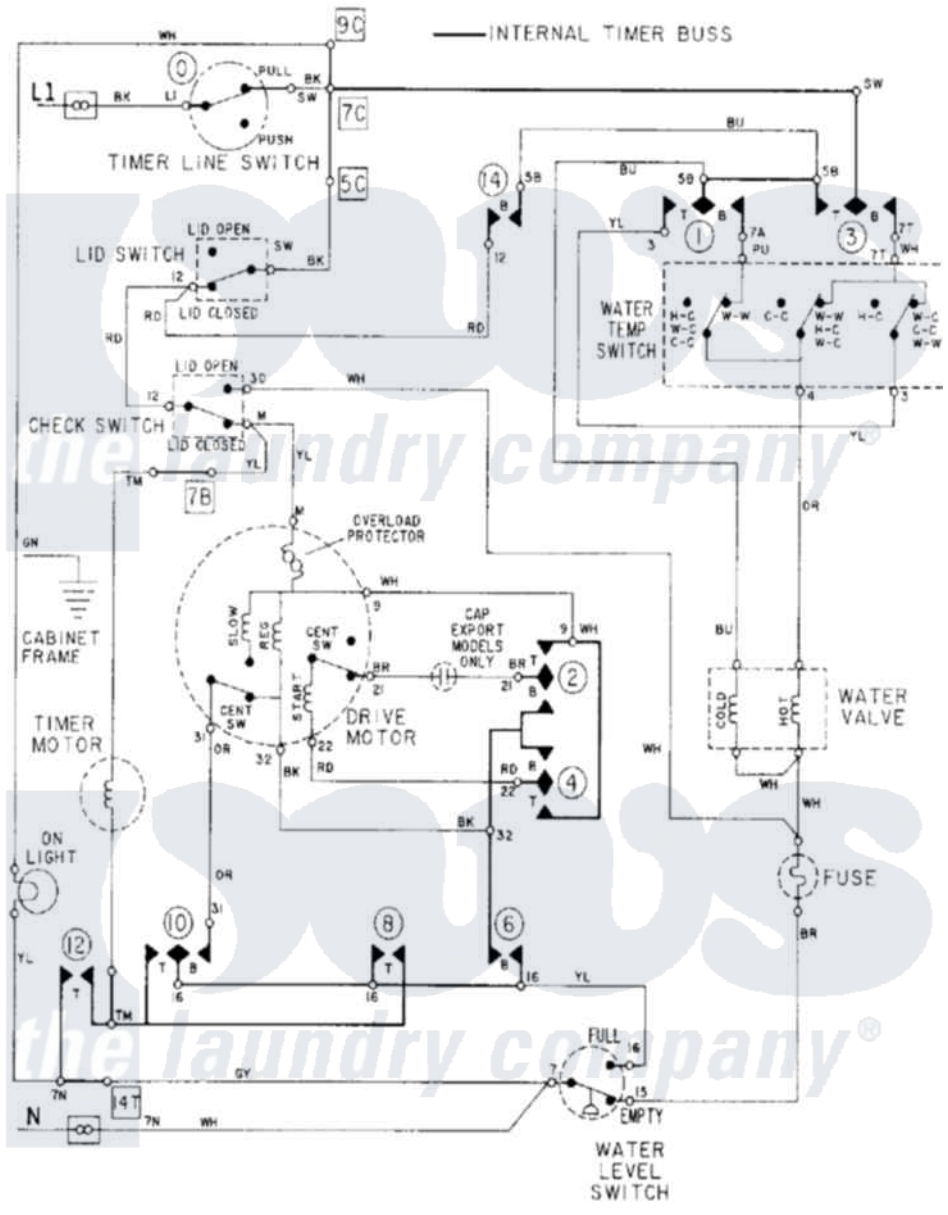

# Maytag LAT9704AAL 08 - WIRING INFORMATION

Maytag Residential Maytag LAT9704AAL Washer Parts Parts Diagram 08 - WIRING INFORMATION  
 Click on the part number to view part

Item	Original Part Number	Replaced By	Status	Part Description
NI	15001006		Not Available	WIRING INFORMATION