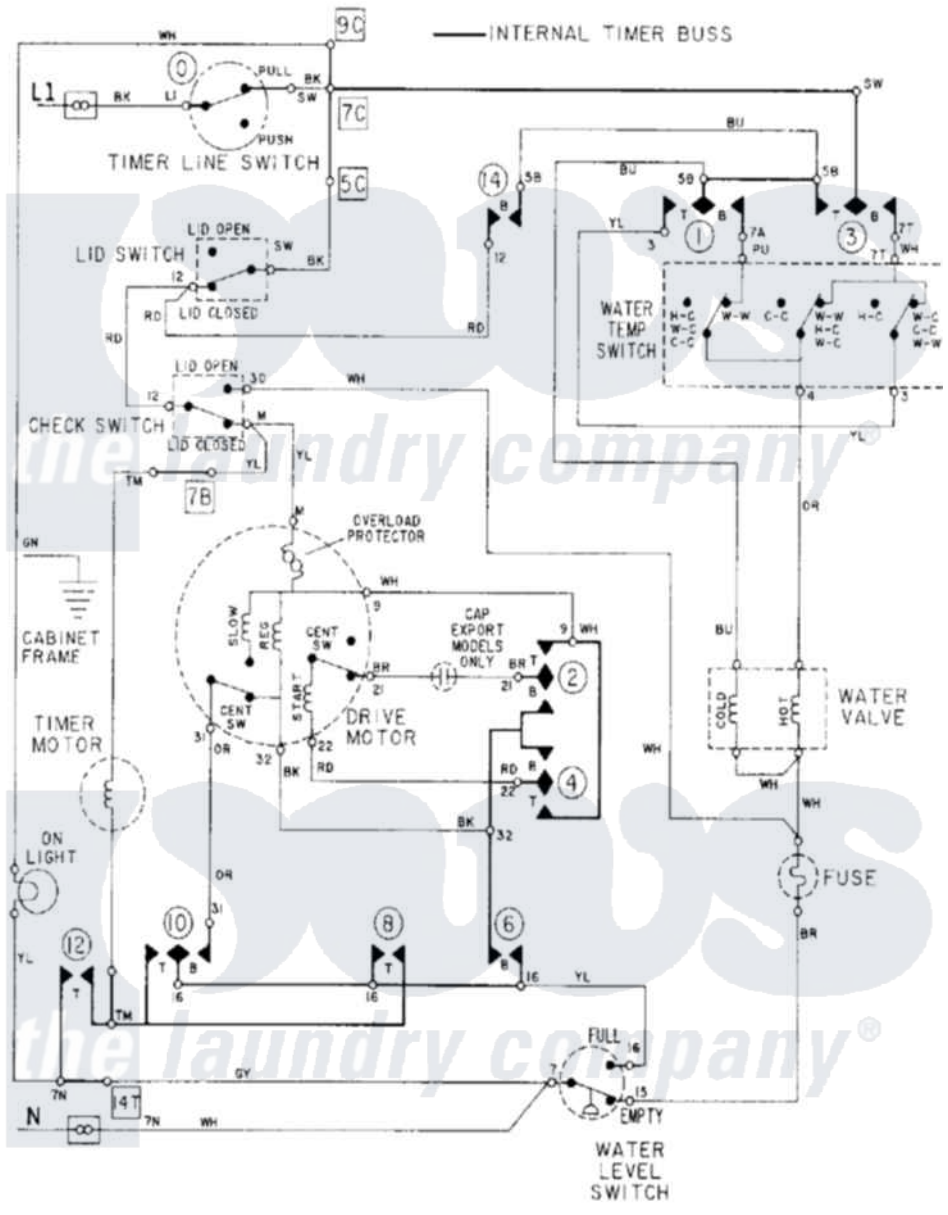

Maytag LAT9704AAM 08 - WIRING INFORMATION (LAT9704AAM & ABM)

Maytag [Residential Maytag LAT9704AAM Washer Parts](#) Parts Diagram 08 - WIRING INFORMATION (LAT9704AAM & ABM)

[Click on the part number to view part](#)

| Item | Original Part Number | Replaced By | Status | Part Description |
|------|----------------------|-------------|---------------|--------------------|
| NI | 15001006 | | Not Available | WIRING INFORMATION |