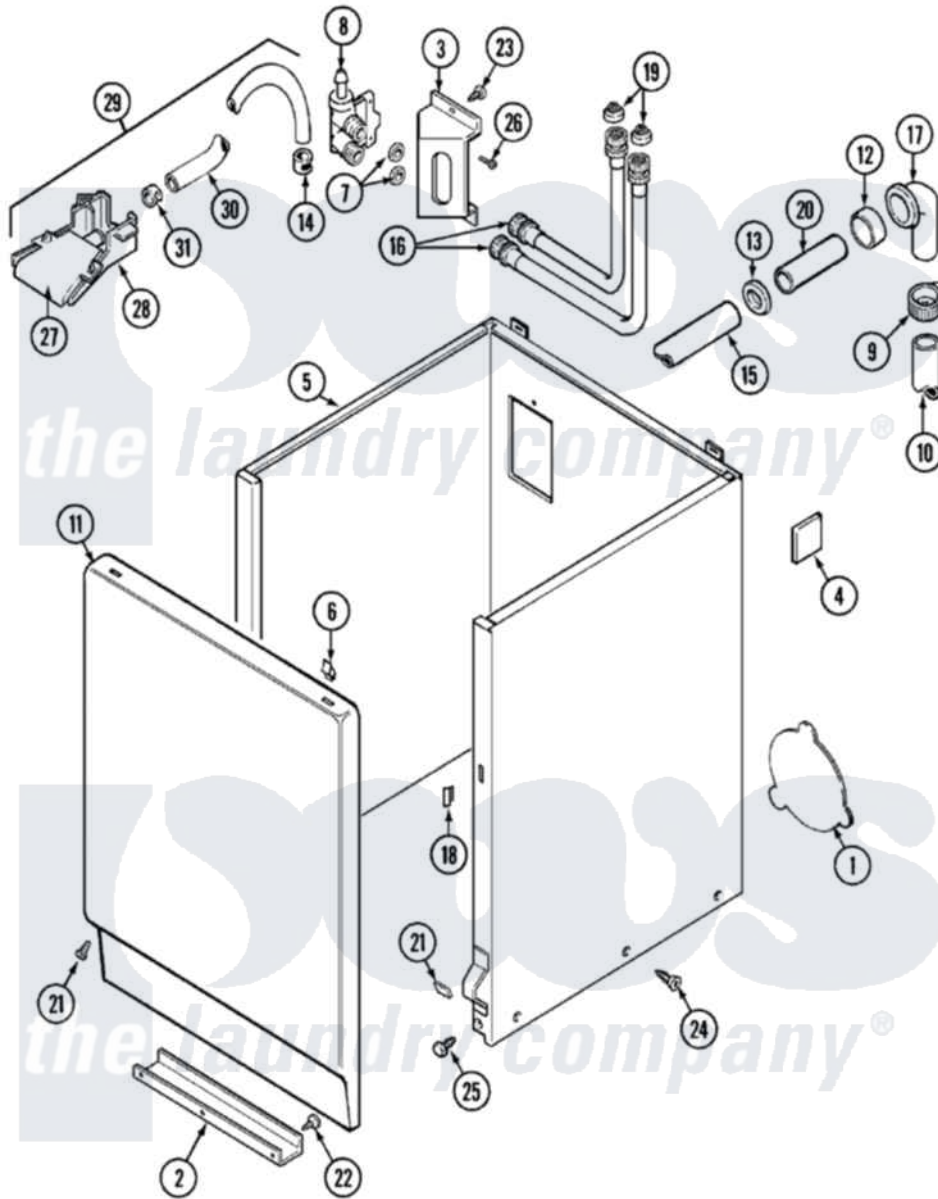

Maytag LAT9704ABE 02 - CABINET

Maytag [Residential Maytag LAT9704ABE Washer Parts](#) Parts Diagram 02 - CABINET
 Click on the part number to view part

Item	Original Part Number	Replaced By	Status	Part Description
1	211294	90767		Screw, 8A X 3/8 HeX Washer Head Tapping
"	211878		Not Available	PLATE, ACCESS
2	213846			Guard, Belt
3	214812	22002361		Bracket, Water Valve
4	215058			Pad, Cabinet Bumper
5	22001302	22004425		Cabinet White Aspack
6	212982	22001650		Fastener, Spring
7	Y013783			Washer, Inlet Hose
8	214337	96160		Screen
"	22001274			Valve, Water
9	200908	285655		Clamp, Hose
10	Y059149			(7/8" I.D. CARTON OF 50 FT.)
"	216017			Hose, Drain
11	22001143			Damper, Sound
"	22001144			Damper, Sound

"	216078	Not Available	PANEL, FRONT (WHT)
12	214765		Gasket, Siphon Break
13	202574	3367052	Clamp, Hose
14	216169	596669	Clamp, Manifold
15	214767	22001448	Hose, Pump
16	202860		Inlet Hose Assembly
17	Y216016	W10116738	Elbow
18	214376	22002331	Spacer, Front Panel
19	200961	12001413	Strainer And Washer Kit
20	Y014874		Screw, Idler Arm And Sleeve
"	206638		Siphon Break
21	204439		Screw And Fstner Assembly
22	211294	90767	Screw, 8A X 3/8 HeX Washer Head Tapping
23	212276	W10116760	Screw
24	213007		Xfor Cabinet See Cabinet, Back
25	213121	3400111	Screw, 12-14 X 5/8
"	213122	27001200	Screw
26	Y313561		Screw----NA
27	22001187		Injector
28	22001186		Injector
29	22001304		Water Injector Assembly
30	22001190		Hose, Injector
31	216170	489503	Clamp