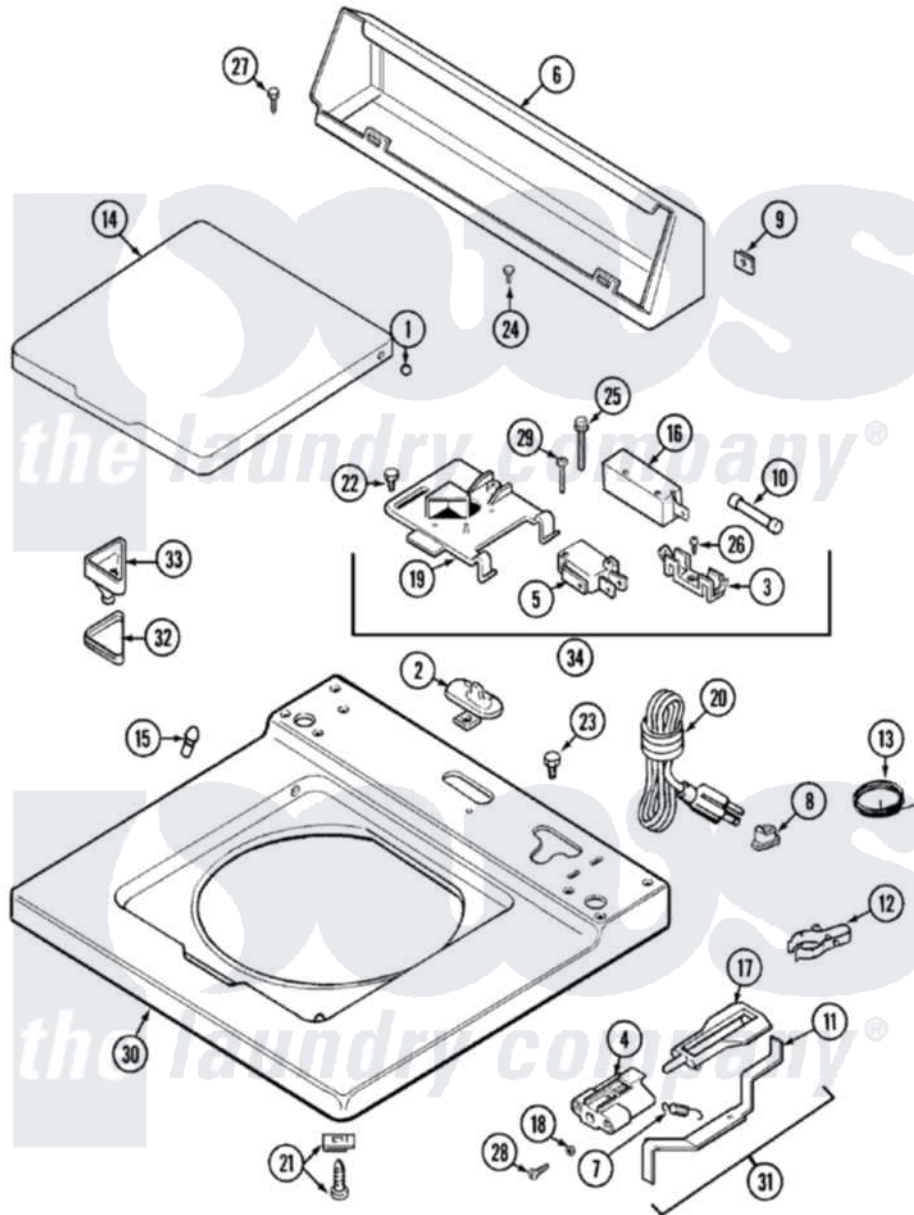

Maytag LAT9704ABE 05 - TOP

Maytag [Residential Maytag LAT9704ABE Washer Parts](#) Parts Diagram 05 - TOP
 Click on the part number to view part

Item	Original Part Number	Replaced By	Status	Part Description
1	211726			Hinge, Ball Lid
2	207159	489355		Screw, 8 X 1/2
"	22001298			Cap, Top Cover
3	207167			Block, Fuse
4	216256		Not Available	BRACKET, UNBALANCE
5	207166			Switch, Check
6	205635			Console
7	213720			Spring, Lid Switch
8	211881			Grommet, Cord Part Not Used-Gas Models Only
9	215075			Fastener, Control Panel To Console
10	207168	22001682		Switch Assembly, Lid W/4amp Fuse
11	22001136			Lever, Unbalance
12	301548			Clamp, Ground Wire
13	311155			Ground Wire And Clamp

14	22001028	22001893	Lid
15	212716		Bumper, Lid
16	205415	279347	Switch-Lid
17	216255		Plunger, Lid Switch
18	211500		Washer, Bracket To Top Cover
19	Y215699	22001678	Bracket, Switch And Fuse
20	208194	22003062	Cord, Power
21	204445		Screw And Fastener Assembly
22	207159	489355	Screw, 8 X 1/2
23	315483	3370225	Screw
24	216423	3370225	Screw
25	213501		Screw, No.6-20 X 1-1/8 Inch
26	Y311711		Screw, Fuse Block
27	Y313559		Screw
28	910182	25-7809	Screw, No.6-20 1/2 Flthd Torx
29	22001352		Screw, Check Switch
30	22001119		Top, Main
31	22001311		Unbalance Lever Assembly
32	215374	Not Available	GASKET FOR BLEACH CUP
33	22001202	22001006	Cup, Bleach
34	207176	22001682	Switch Assembly, Lid W/4amp Fuse