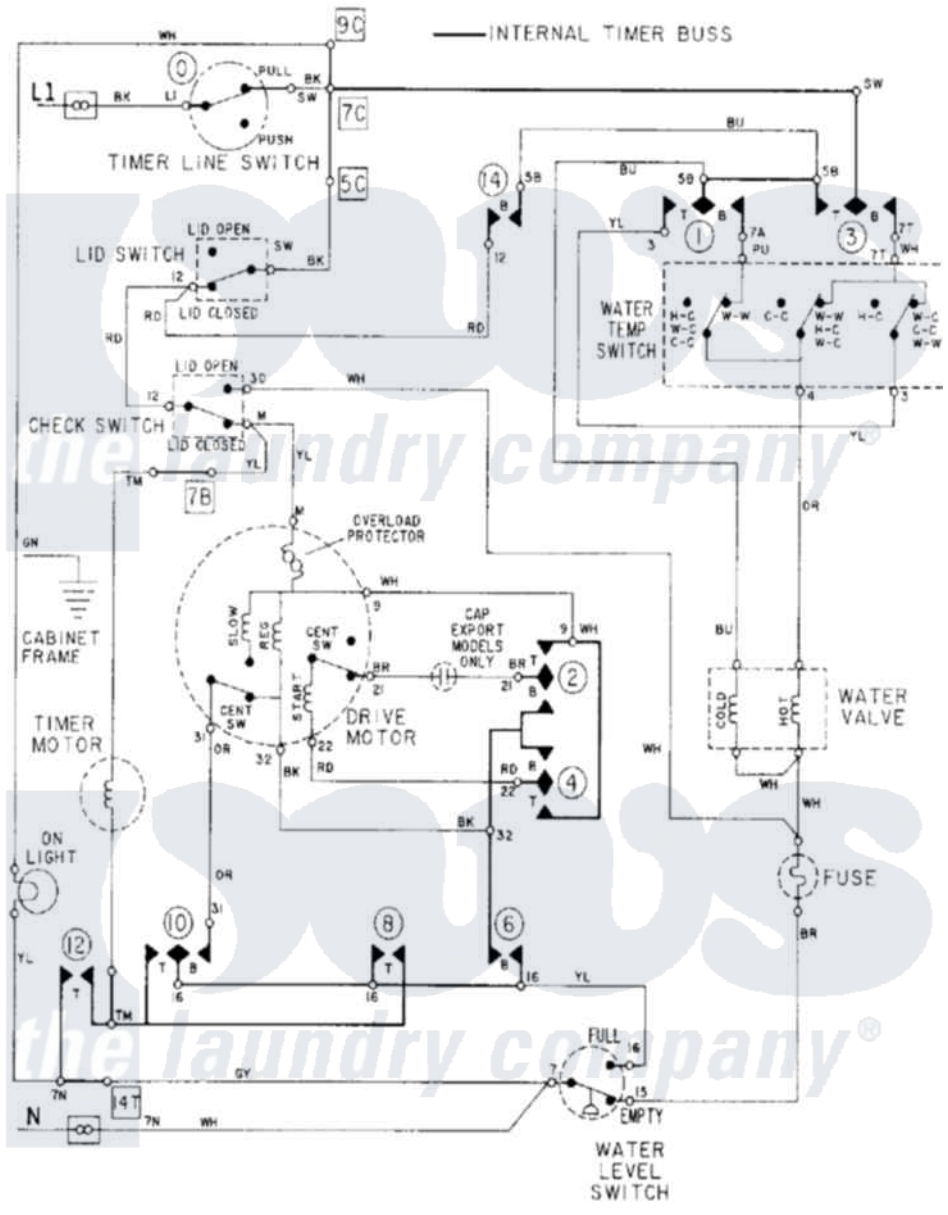

# Maytag LAT9704ABE 08 - WIRING INFORMATION

Maytag Residential Maytag LAT9704ABE Washer Parts Parts Diagram 08 - WIRING INFORMATION  
 Click on the part number to view part

Item	Original Part Number	Replaced By	Status	Part Description
NI	15001006		Not Available	WIRING INFORMATION