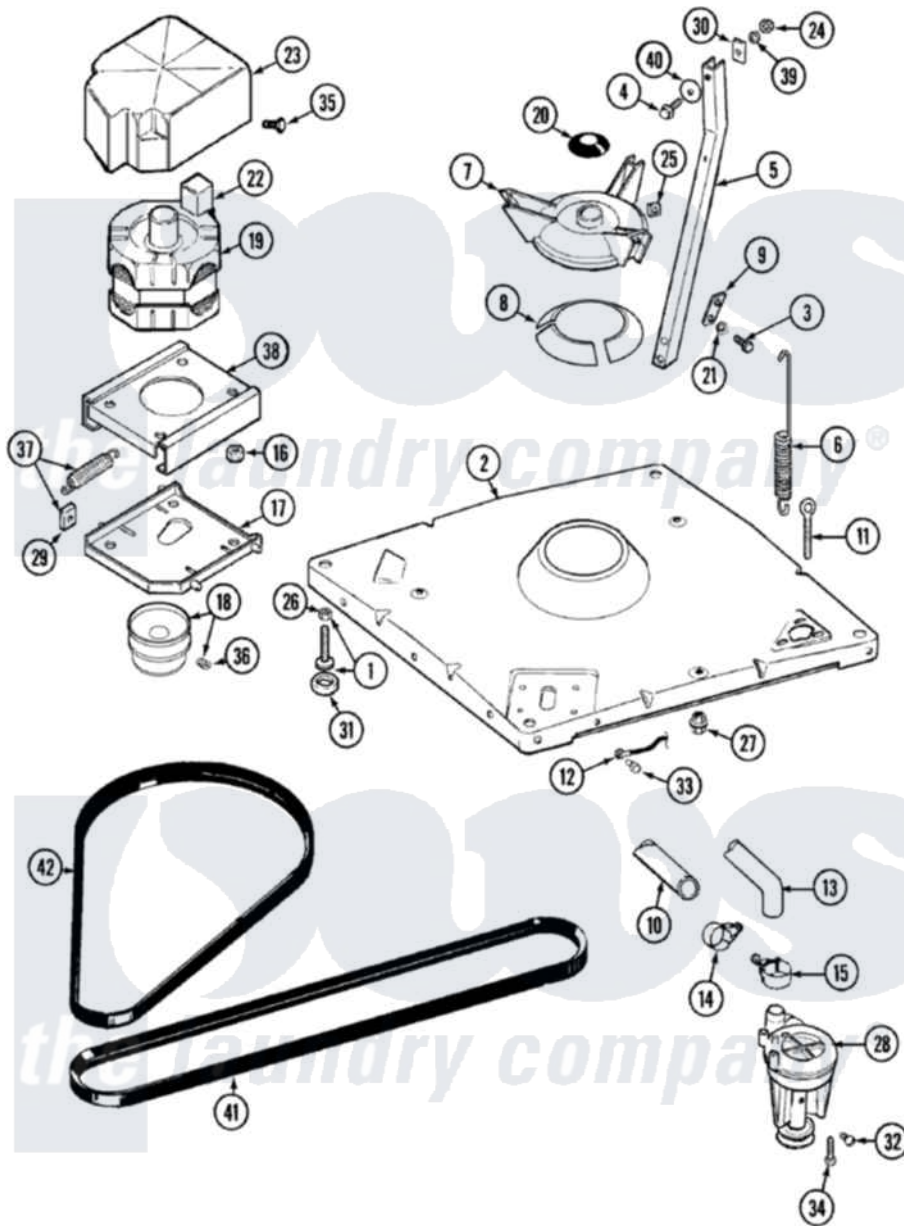

# Maytag LAT9704ABL 01 - BASE

Maytag Residential Maytag LAT9704ABL Washer Parts Parts Diagram 01 - BASE  
 Click on the part number to view part

Item	Original Part Number	Replaced By	Status	Part Description
1	Y302699	<a href="#">22003428</a>		Leg, Adjustable
2	22001172	<a href="#">22002150</a>		Base
3	<a href="#">Y015627</a>			Screw- Hex
4	205254	<a href="#">W10175938</a>		Bolt
"	200744	<a href="#">W10175939</a>		Bolt
5	<a href="#">213053</a>			Brace, Tub Part Not Used
6	<a href="#">22001300</a>			Spring, Centering
7	<a href="#">203725</a>			Damper W/Bolt And Clip
8	<a href="#">203956</a>			Damper Pad Kit
9	<a href="#">213073</a>			Washer, Double Brace
10	214767	<a href="#">22001448</a>		Hose, Pump
11	<a href="#">216416</a>			Bolt, Eye/Centering Spring
12	<a href="#">901220</a>			Ground Wire
13	<a href="#">213045</a>			Hose, Outer Tub Part Not Used
14	202574	<a href="#">3367052</a>		Clamp, Hose
15	202574	<a href="#">3367052</a>		Clamp, Hose