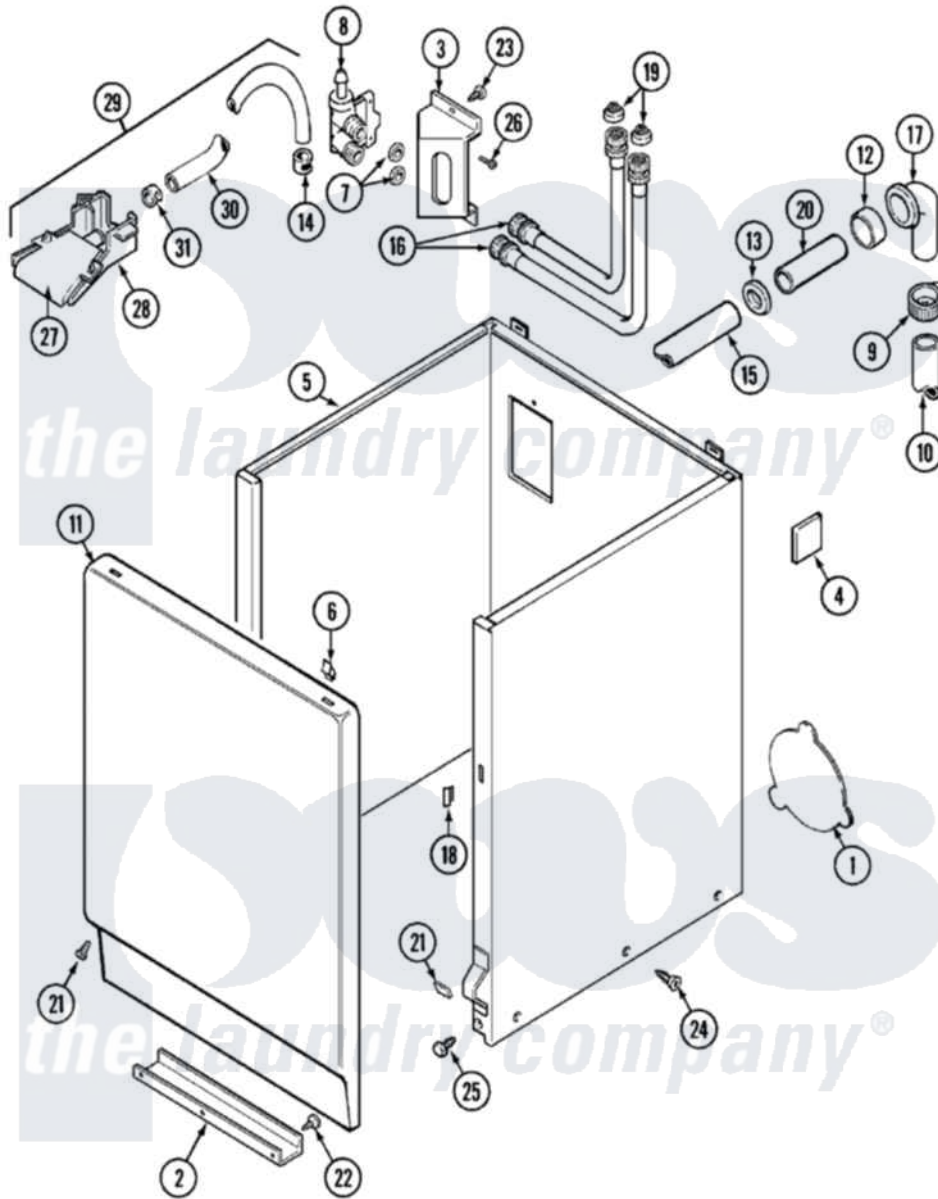

Maytag LAT9704ABL 02 - CABINET

Maytag [Residential Maytag LAT9704ABL Washer Parts](#) Parts Diagram 02 - CABINET
 Click on the part number to view part

Item	Original Part Number	Replaced By	Status	Part Description
1	211294	90767		Screw, 8A X 3/8 HeX Washer Head Tapping
"	211878		Not Available	PLATE, ACCESS
2	213846			Guard, Belt
3	214812	22002361		Bracket, Water Valve
4	215058			Pad, Cabinet Bumper
5	22001303			Cabinet ---NA
6	212982	22001650		Fastener, Spring
7	Y013783			Washer, Inlet Hose
8	214337	96160		Screen
"	22001274			Valve, Water
9	200908	285655		Clamp, Hose
10	Y059149			(7/8" I.D. CARTON OF 50 FT.)
"	216017			Hose, Drain
11	22001143			Damper, Sound
"	22001144			Damper, Sound

"	216078L	Not Available	PANEL, FRONT (ALM) SUB
12	214765		Gasket, Siphon Break
13	202574	3367052	Clamp, Hose
14	216169	596669	Clamp, Manifold
15	214767	22001448	Hose, Pump
16	202860		Inlet Hose Assembly
17	Y216016	W10116738	Elbow
18	214376	22002331	Spacer, Front Panel
19	200961	12001413	Strainer And Washer Kit
20	Y014874		Screw, Idler Arm And Sleeve
"	206638		Siphon Break
21	204439		Screw And Fstner Assembly
22	211294	90767	Screw, 8A X 3/8 HeX Washer Head Tapping
23	212276	W10116760	Screw
24	213007		Xfor Cabinet See Cabinet, Back
25	213121	3400111	Screw, 12-14 X 5/8
"	213122	27001200	Screw
26	Y313561		Screw----NA
27	22001187		Injector
28	22001186		Injector
29	22001304		Water Injector Assembly
30	22001190		Hose, Injector
31	216170	489503	Clamp