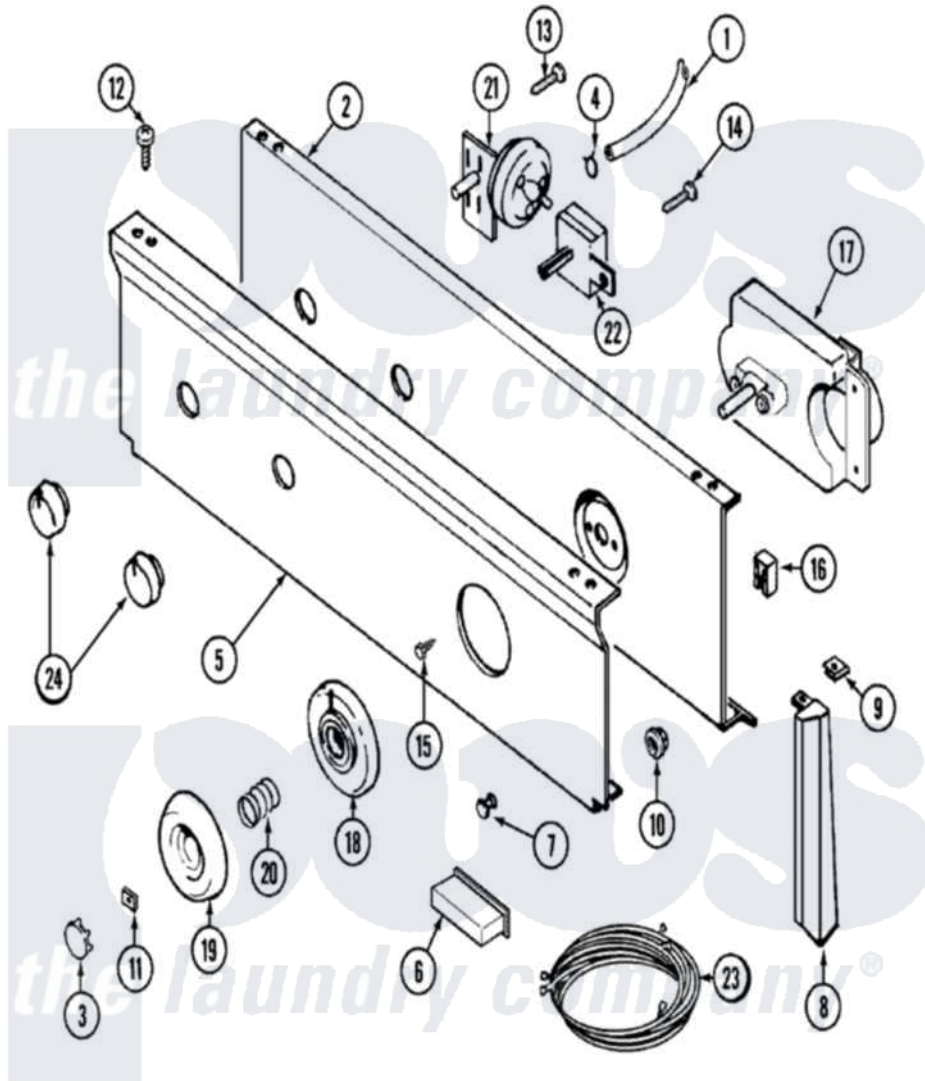

# Maytag LAT9704ABL 04 - CONTROL PANEL

Maytag [Residential Maytag LAT9704ABL Washer Parts](#) Parts Diagram 04 - CONTROL PANEL

[Click on the part number to view part](#)

Item	Original Part Number	Replaced By	Status	Part Description
1	22001036	<a href="#">22001619</a>		Tube, Water Level Switch
2	315483	<a href="#">3370225</a>		Screw
"	<a href="#">204807</a>			Ground Wire, Supp. Plte To Top Cover
"	<a href="#">22001132</a>			Plate, Support
3	216193		Not Available	CAP, TIMER KNOB (BLK)
4	410296	<a href="#">596669</a>		Clamp, Manifold
5	22001152	<a href="#">22001153</a>		Panel, Control
6	<a href="#">214897</a>			Pad, Control Panel
7	22001215	<a href="#">7730P011-60</a>		Lens, Indicator Light
8	<a href="#">22001290</a>			End Cap, Control Panel
"	<a href="#">22001288</a>			End Cap, Control Panel
9	<a href="#">214894</a>			Fastener, End Cap
10	<a href="#">214872</a>			Palnut, End Cap Note: Nut, Lamp Holder
11	<a href="#">211605</a>			Bezel, Timer Dial
12	311728	<a href="#">210032</a>		Screw, No.8 X 9/16 Ctsk Note:

12	214120	<a href="#">21032</a>	Screw, Inlet Duct
13	211168	<a href="#">W10139210</a>	Screw, 8-18 X 5/16
14	211168	<a href="#">W10139210</a>	Screw, 8-18 X 5/16
15	<a href="#">216412</a>		Screw, Bracket To Timer
16	<a href="#">903115</a>		Lock Light
17	<a href="#">22001252</a>		Timer RPR
18	22001264	Not Available	BEZEL, TIMER KNOB (BLK)
19	<a href="#">215828</a>		Knob, Timer
20	<a href="#">211065</a>		Spring, Index Wheel
21	<a href="#">208207</a>		Switch, Pressure
22	208281	Not Available	SWITCH, TEMP (4POSITION)
23	<a href="#">22001313</a>		Wire Harness, Main
24	<a href="#">22001267</a>		Knob, Selector Switch
25	22001099	Not Available	MANUAL, USE & CARE (FRENCH)