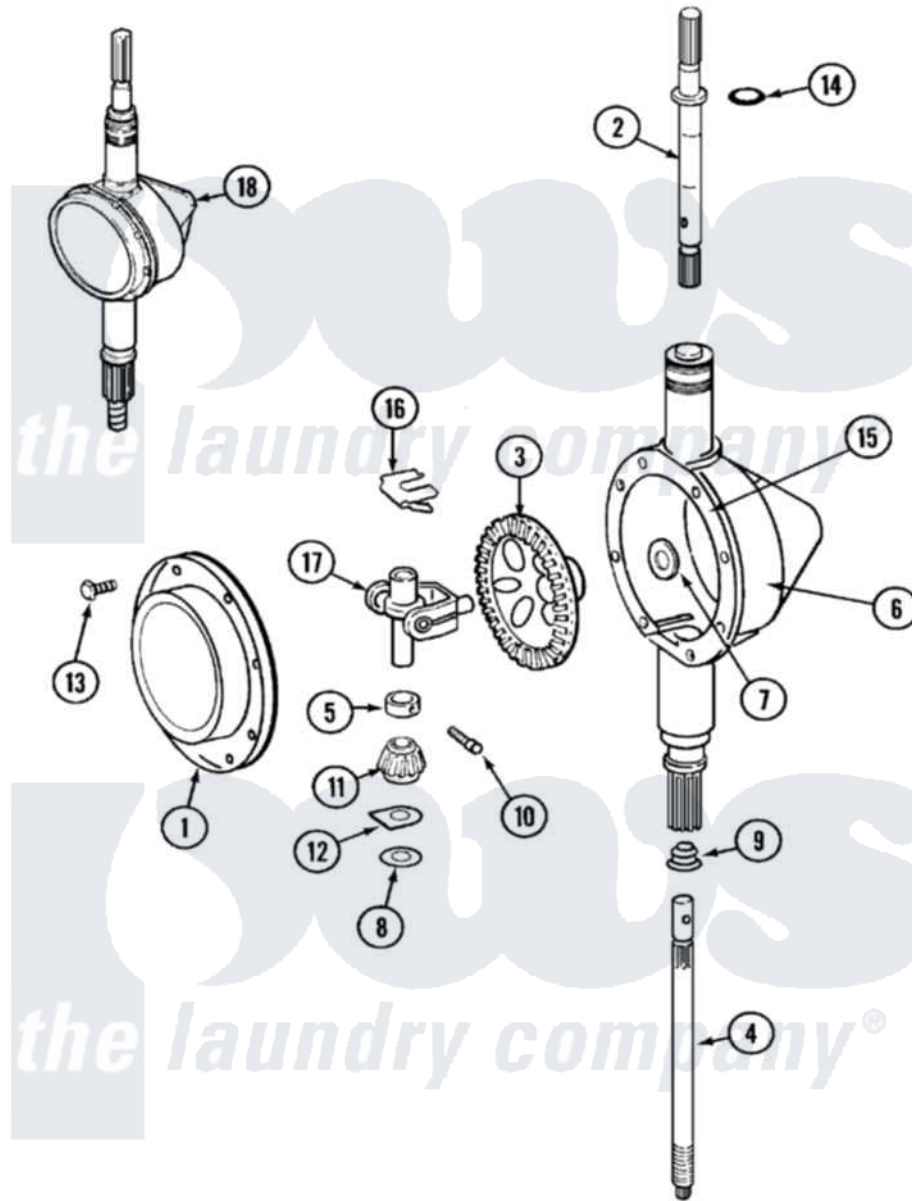

Maytag LAT9704ABL 06 - TRANSMISSION

Maytag Residential Maytag LAT9704ABL Washer Parts Parts Diagram 06 - TRANSMISSION
 Click on the part number to view part

Item	Original Part Number	Replaced By	Status	Part Description
1	206628			Cover, Transmission
2	207153	6-2097820		Kit- Shaft
3	206713	6-2067130		Gear- Beve
5	215415		Not Available	COLLAR, LOWER
6	206624	6-2097750		Trans Dee
7	215394			Washer, Bevel Gear
8	211483	6-2114830		Washer- SP
9	206602	207843		Lip Seal Repair Kit
10	Y206629			Pin, Collar
11	215401	W10221114		Pinion
12	215395			Plate, Clutch
13	215417		Not Available	SCREW, TRANSMISSION COVER
14	210690			Seal, Rubber
15	Y058700	675652		Adhesive
16	215581			Spring, Agitator Shaft
17	206685	6-2066850		Yoke