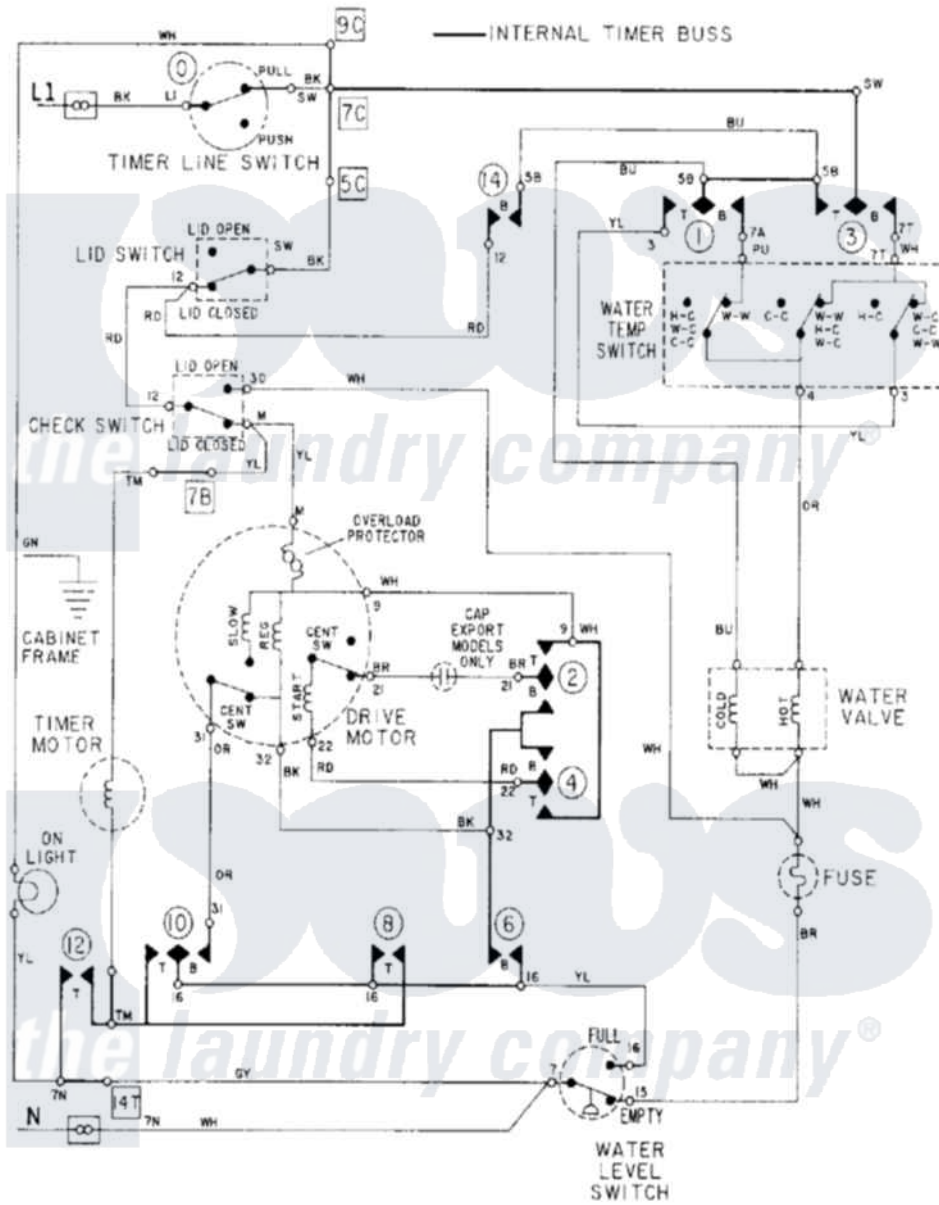

Maytag LAT9704ABL 08 - WIRING INFORMATION

Maytag Residential Maytag LAT9704ABL Washer Parts Parts Diagram 08 - WIRING INFORMATION
 Click on the part number to view part

Item	Original Part Number	Replaced By	Status	Part Description
NI	15001006		Not Available	WIRING INFORMATION