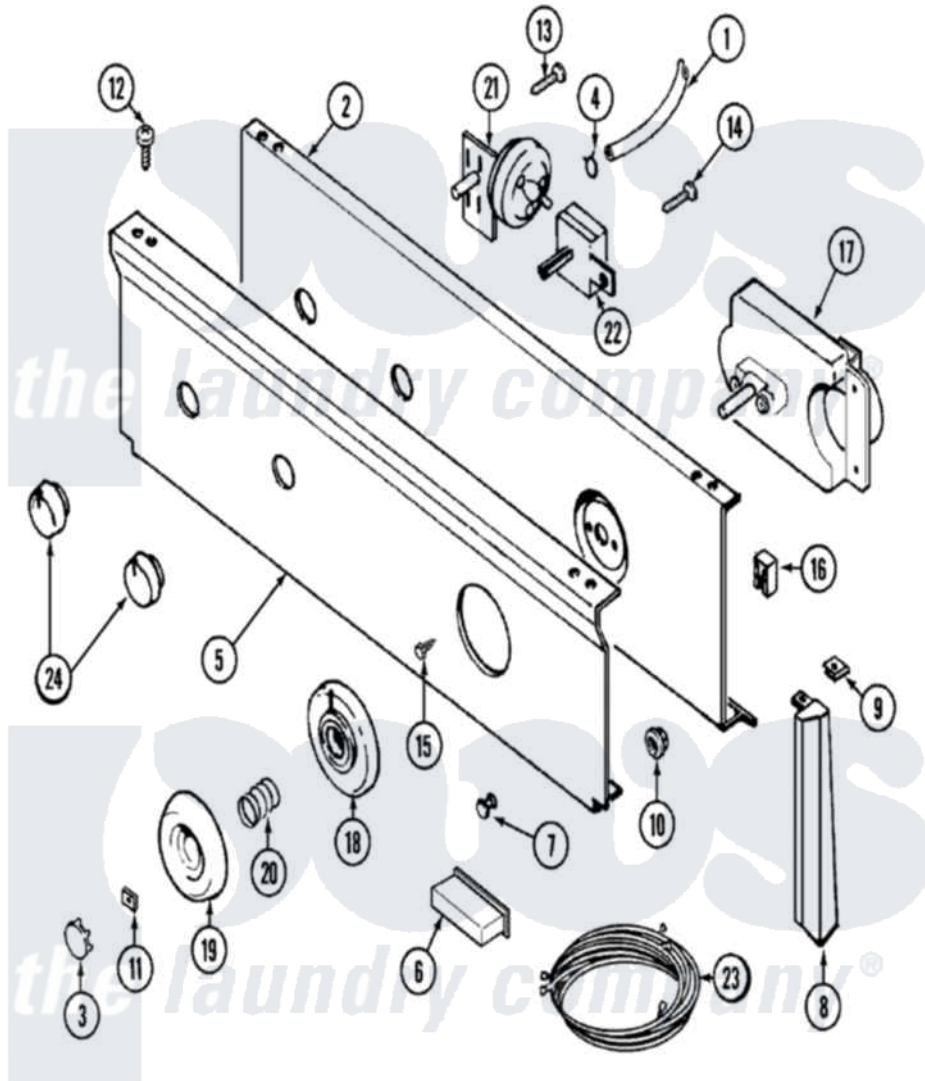

# Maytag LAT9704ABM 04 - CONTROL PANEL (LAT9704AAM & ABM)

Maytag [Residential Maytag LAT9704ABM Washer Parts](#) Parts Diagram 04 - CONTROL PANEL (LAT9704AAM & ABM)  
 Click on the part number to view part

|    |                          |               |                             |
|----|--------------------------|---------------|-----------------------------|
| 15 | <a href="#">216412</a>   |               | Screw, Bracket To Timer     |
| 16 | <a href="#">903115</a>   |               | Lock Light                  |
| 17 | <a href="#">22001252</a> |               | Timer RPR                   |
| 19 | 22001199                 | Not Available | KNOB ASSY. (ALM)            |
| 20 | <a href="#">211065</a>   |               | Spring, Index Wheel         |
| 21 | <a href="#">208207</a>   |               | Switch, Pressure            |
| 22 | 208281                   | Not Available | SWITCH, TEMP (4POSITION)    |
| 23 | <a href="#">22001313</a> |               | Wire Harness, Main          |
| 24 | 22001269                 | Not Available | KNOB ASSY. (ALM)            |
| 25 | 22001099                 | Not Available | MANUAL, USE & CARE (FRENCH) |