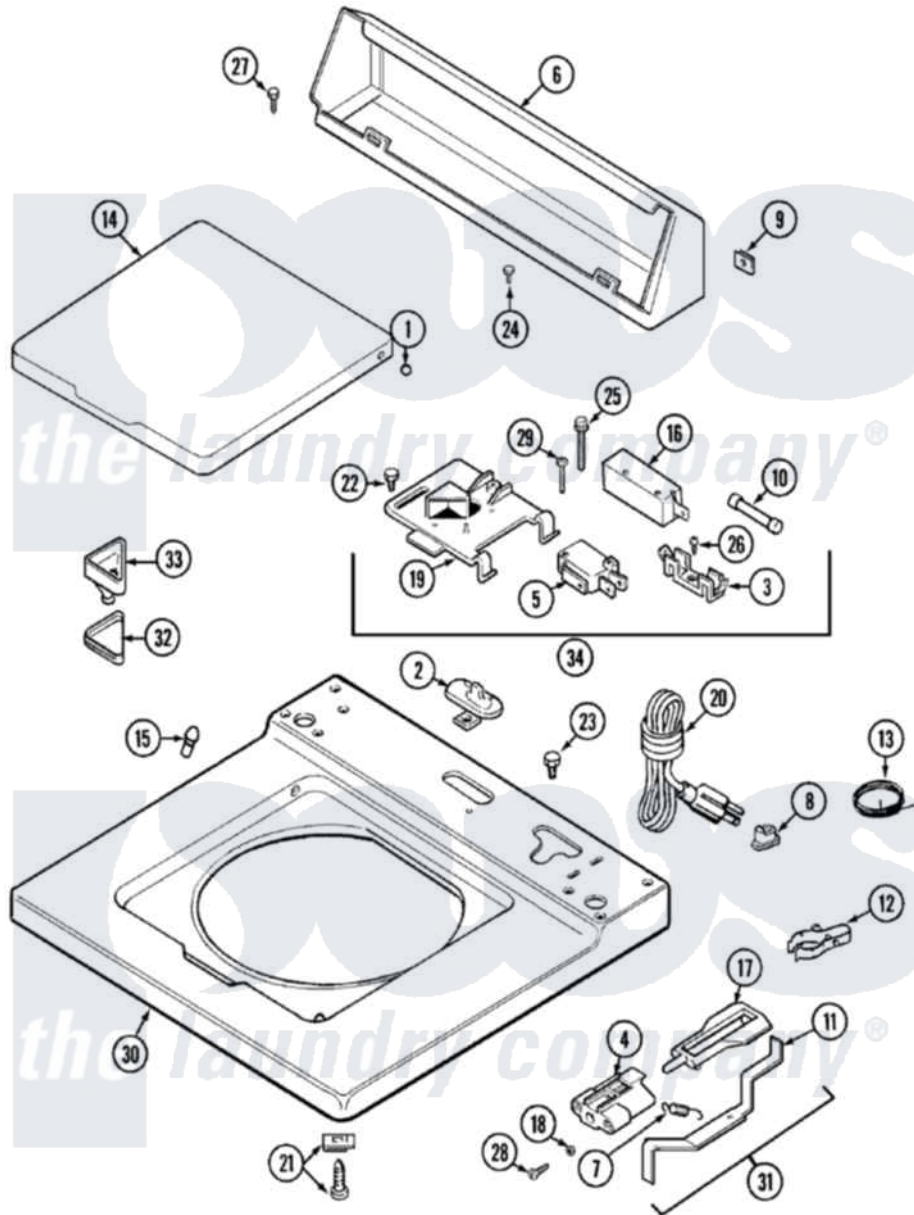

# Maytag LAT9704ABM 05 - TOP (LAT9704AAM & ABM)

Maytag Residential Maytag LAT9704ABM Washer Parts Parts Diagram 05 - TOP (LAT9704AAM & ABM)  
 Click on the part number to view part

Item	Original Part Number	Replaced By	Status	Part Description
1	<a href="#">211726</a>			Hinge, Ball Lid
2	207159	<a href="#">489355</a>		Screw, 8 X 1/2
"	<a href="#">22001298</a>			Cap, Top Cover
3	<a href="#">207167</a>			Block, Fuse
4	216256		Not Available	BRACKET, UNBALANCE
5	<a href="#">207166</a>			Switch, Check
6	205635L		Not Available	CONSOLE (ALM)
7	<a href="#">213720</a>			Spring, Lid Switch
8	<a href="#">211881</a>			Grommet, Cord Part Not Used-Gas Models Only
9	<a href="#">215075</a>			Fastener, Control Panel To Console
10	207168	<a href="#">22001682</a>		Switch Assembly, Lid W/4amp Fuse
11	<a href="#">22001136</a>			Lever, Unbalance
12	<a href="#">301548</a>			Clamp, Ground Wire
13	<a href="#">311155</a>			Ground Wire And Clamp

14	22001029		Not Available	LID (CANADA-ALM)---NA
15	<a href="#">212716</a>			Bumper, Lid
16	205415	<a href="#">279347</a>		Switch-Lid
17	<a href="#">216255</a>			Plunger, Lid Switch
18	<a href="#">211500</a>			Washer, Bracket To Top Cover
19	Y215699	<a href="#">22001678</a>		Bracket, Switch And Fuse
20	208194	<a href="#">22003062</a>		Cord, Power
21	<a href="#">204445</a>			Screw And Fastener Assembly
22	207159	<a href="#">489355</a>		Screw, 8 X 1/2
23	315483	<a href="#">3370225</a>		Screw
24	216423	<a href="#">3370225</a>		Screw
25	<a href="#">213501</a>			Screw, No.6-20 X 1-1/8 Inch
26	<a href="#">Y311711</a>			Screw, Fuse Block
27	<a href="#">Y313559</a>			Screw
28	910182	<a href="#">25-7809</a>		Screw, No.6-20 1/2 Flthd Torx
29	<a href="#">22001352</a>			Screw, Check Switch
30	<a href="#">22001120</a>			Top, Main ---NA
31	<a href="#">22001311</a>			Unbalance Lever Assembly
32	215374		Not Available	GASKET FOR BLEACH CUP
33	22001200	<a href="#">22001008</a>		Cup, Bleach
34	207176	<a href="#">22001682</a>		Switch Assembly, Lid W/4amp Fuse