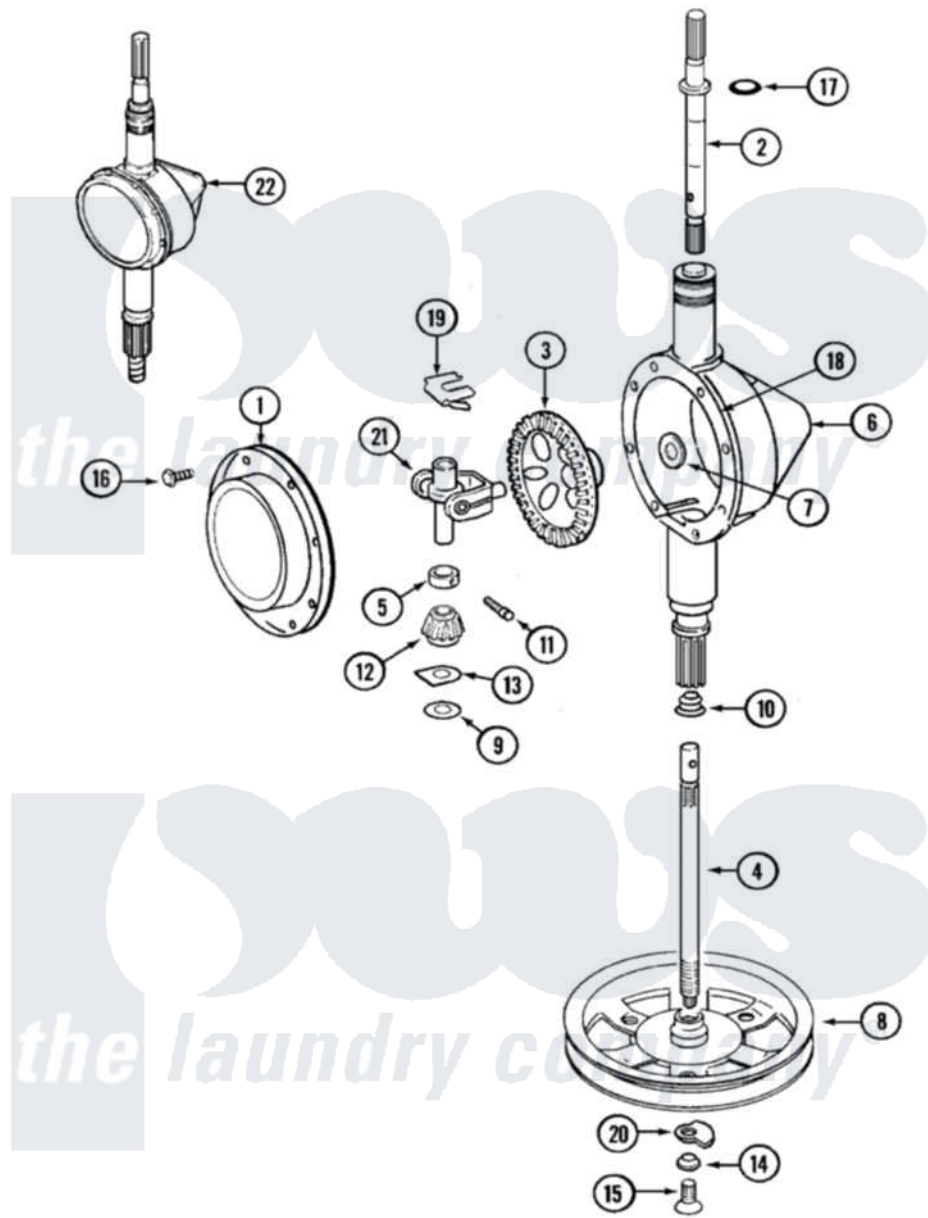

Maytag LAT9704ABM 06 - TRANSMISSION (LAT9704AAM & ABM)

Maytag Residential Maytag LAT9704ABM Washer Parts Parts Diagram 06 - TRANSMISSION (LAT9704AAM & ABM)
 Click on the part number to view part

Item	Original Part Number	Replaced By	Status	Part Description
1	206628			Cover, Transmission
2	207153	6-2097820		Kit- Shaft
3	206713	6-2067130		Gear- Beve
4	215410	12001450		Ctr Shaft W/Collar Andkeeper- Dp
5	215415		Not Available	COLLAR, LOWER
6	206624	6-2097750		Trans Dee
7	215394			Washer, Bevel Gear
8	211059	6-2301530		Pulley
9	211483	6-2114830		Washer- SP
10	206602	207843		Lip Seal Repair Kit
11	Y206629			Pin, Collar
12	215401	W10221114		Pinion
13	215395			Plate, Clutch
14	211090	22003555		Washer, Stop Lug
15	211375	681582		Screw
				SCREW, TRANSMISSION

16	215417	Not Available	SCREW, TRANSMISSION COVER
17	210690		Seal, Rubber
18	Y058700	675652	Adhesive
19	215581		Spring, Agitator Shaft
20	211089		Lug, Stop Pulley
21	206685	6-2066850	Yoke
22	206707	6-2097750	Trans Dee