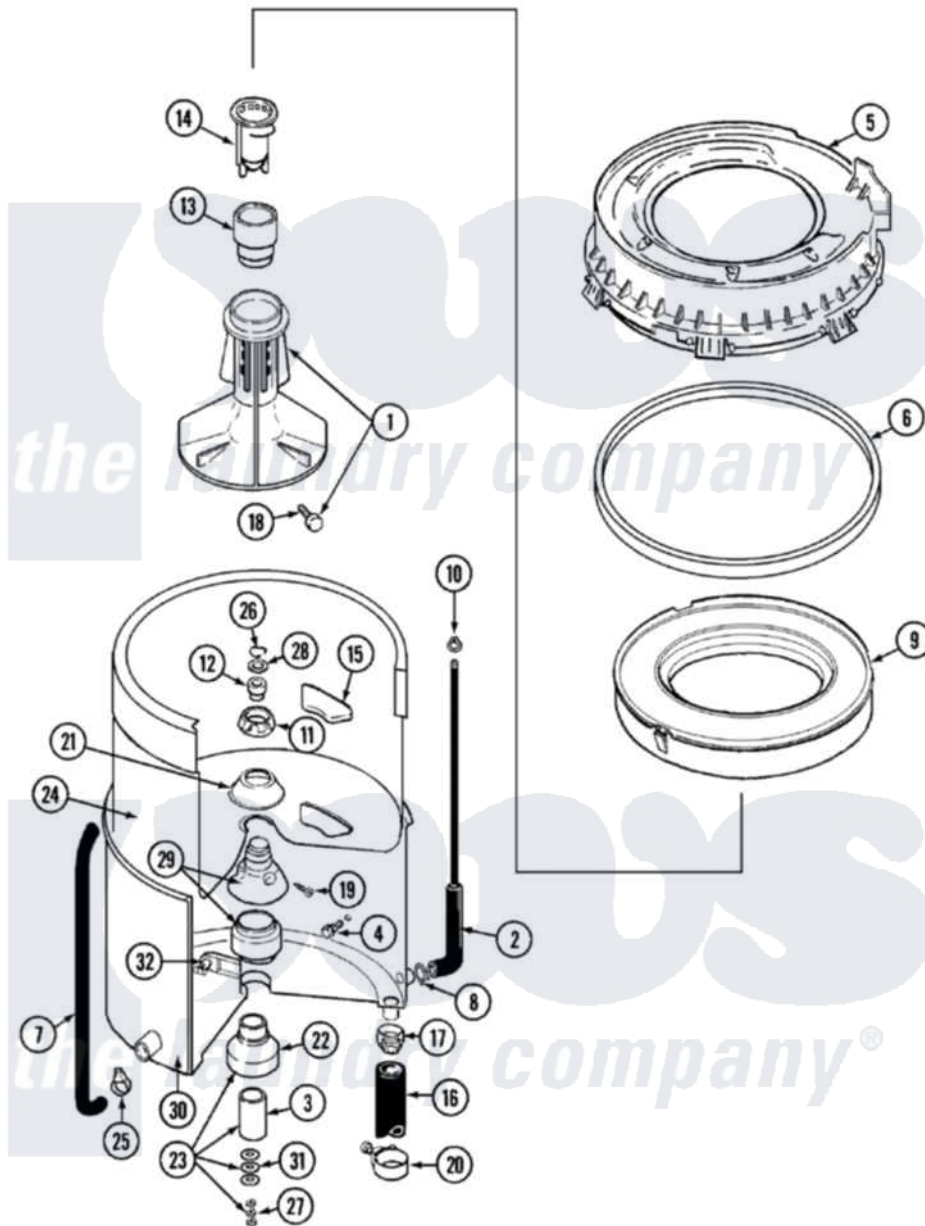

Maytag LAT9704ABM 07 - TUB (LAT9704AAM & ABM)

Maytag Residential Maytag LAT9704ABM Washer Parts Parts Diagram 07 - TUB (LAT9704AAM & ABM)
 Click on the part number to view part

Item	Original Part Number	Replaced By	Status	Part Description
1	207228			Agitator W/Lock Screw
2	22001036	22001619		Tube, Water Level Switch
3	211130			Bearing Liner, Tub Bearing
4	200744	W10175939		Bolt
"	205254	W10175938		Bolt
5	22001299			Tub Cover And Gasket Assembly
6	Y22001201	22001007		Gasket, Cover To Tub
7	22001320			Tube, Bleach
8	211641			Clamp, 1-1/16"
9	22001142			Ring, Balance
10	410296	596669		Clamp, Manifold
11	211047	6-2110472		Nut- Clamp
12	Y0A4298	6-0A57420		Seal- Agitator
13	22001295			Housing, Dispenser
14	22001294			Cup, Dispensing
15	207219			Filter, Self-Cleaning

16	213045		Hose, Outer Tub Part Not Used
17	201011	285655	Clamp, Hose
18	206478		Not Available
19	211618	22001423	Set Screw, Mounting Stem
20	202574	3367052	Clamp, Hose
21	211210		Washer, Clamping Nut
22	200824	6-2040130	Tub Bearin
23	204013	6-2040130	Tub Bearin
24	22001139		Tub, Inner
25	205161	489503	Clamp
26	Y015667		Retaining Ring
27	Y054867		Washer, Lock
28	Y015666		Washer, Retaining -
29	204012	6-2095720	Mounting S
30	22001114		Not Available
31	211100		TUB, OUTER (EX. LARGE)
32	214434		Washer, Outer Tub
			Spout, Deflector