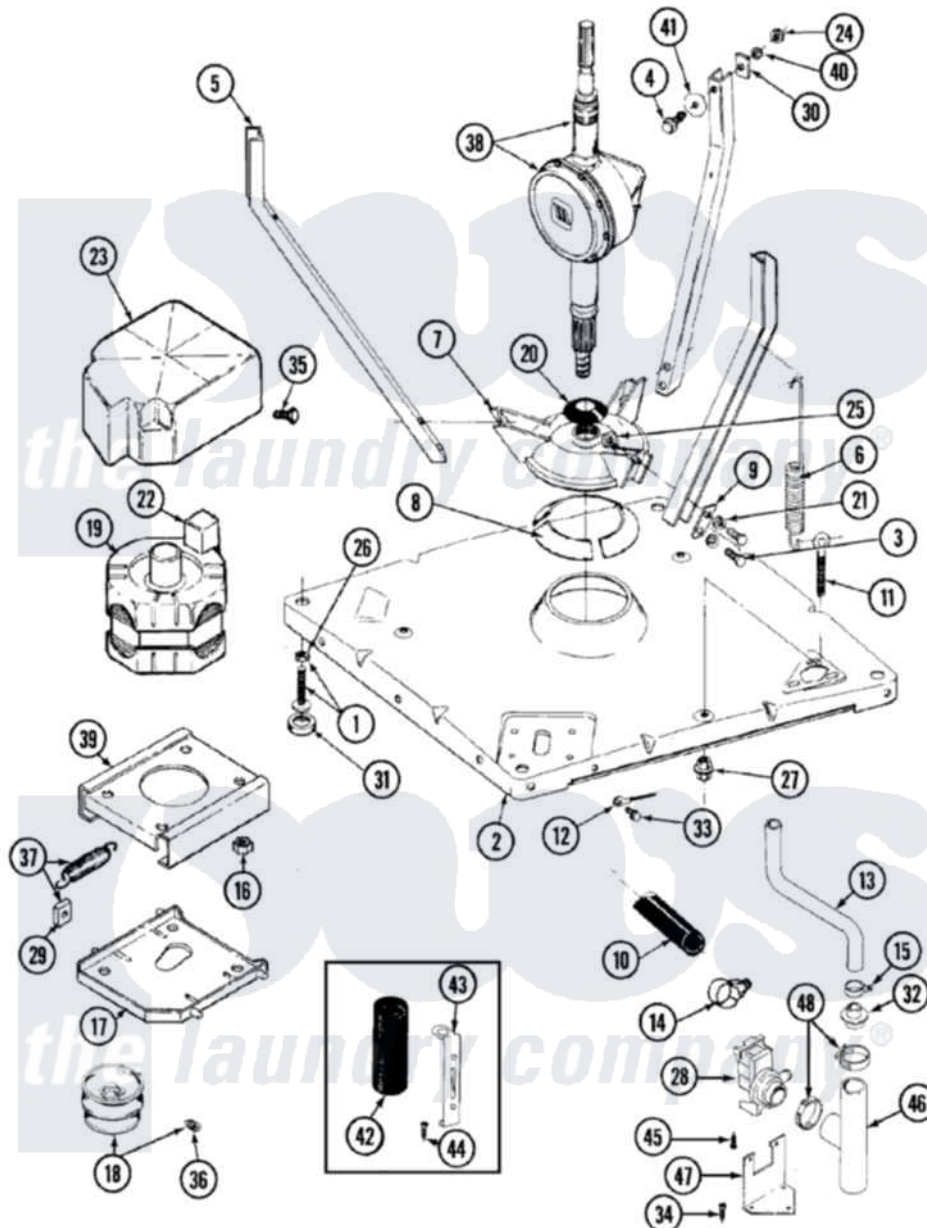

Maytag LAT9704AGE 01 - BASE

Maytag [Residential Maytag LAT9704AGE Washer Parts](#) Parts Diagram 01 - BASE
 Click on the part number to view part

Item	Original Part Number	Replaced By	Status	Part Description
1	Y302699	22003428		Leg, Adjustable
2	22001172	22002150		Base
3	Y015627			Screw- Hex
4	205254	W10175938		Bolt
"	200744	W10175939		Bolt
5	213053			Brace, Tub Part Not Used
6	22001300			Spring, Centering
7	203725			Damper W/Bolt And Clip
8	203956			Damper Pad Kit
9	213073			Washer, Double Brace
10	214767	22001448		Hose, Pump
11	216416			Bolt, Eye/Centering Spring
12	901220			Ground Wire
13	22001281			Hose, Drain
14	202574	3367052		Clamp, Hose
15	202574	3367052		Clamp, Hose

16	Y311426	3400029	Nut, Adapter Plate
17	22001301		Mount, Motor Lower-Assembly
18	Y202496		Pulley, Motor
19	207424	22004498	Motor 2 SP
20	211028	22001586	Deflector, Water
21	911852	486009	Lockwasher
22	205131		Switch, Motor External Start
23	215098		Shield, Motor
24	Y052734		Nut, Carrage Bolts And Bracket
25	Y052785		Nut, Brace To Damper
26	210385		Lock Nut For Adjustable Leg
27	211949		Nut, Adjustment Eyebolt
28	22001373		Pump, Plaset ----NA
29	204998	205000	Roller And Spring Kit 4+Spr
30	212979	Not Available	WASHER, TUB BRACE
31	210684		Foot, Adjustable Leg
32	22001374		Coupling
33	912365	3370225	Screw
34	Y313561		Screw----NA
35	213121	3400111	Screw, 12-14 X 5/8
36	22001353		Set Screw, Motor Pulley
37	205000		Roller And Spring Kit 4+Spr
"	22001442	202718	Springs, Tension
38	206707	6-2097750	Trans Dee
39	214956		Motor Mount Assembly
40	Y054867		Washer, Lock
41	211100		Washer, Outer Tub
42	201101		Capacitor
43	211149		Clip, Capacitor
44	211294	90767	Screw, 8A X 3/8 HeX Washer Head Tapping
45	22001359	Not Available	SCREW
46	22001079		Button, Trap
47	22001375	Not Available	FOOT, PUMP
48	22001376		Hose, Clamp