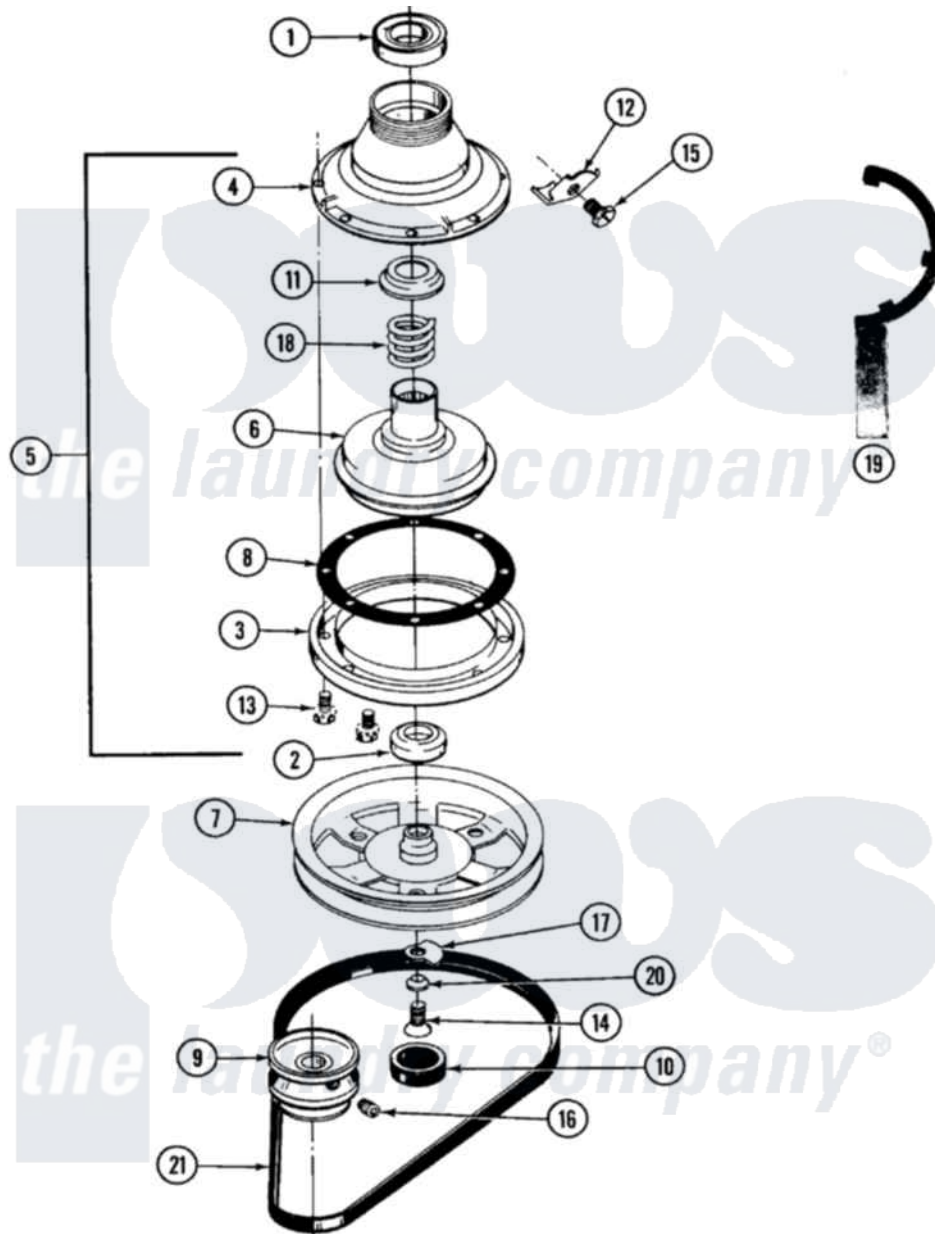

Maytag LAT9704AGE 03 - CLUTCH, BRAKE & BELTS

Maytag [Residential Maytag LAT9704AGE Washer Parts](#) Parts Diagram 03 - CLUTCH, BRAKE & BELTS
 Click on the part number to view part

Item	Original Part Number	Replaced By	Status	Part Description
1	Y200720	22003441		Bearing, Rear
2	200835			Bearing, Brake Rotor
3	211043	6-2011900		Brake Asse
4	211045	6-2011900		Brake Asse
5	201190	6-2011900		Brake Asse
6	201126	6-2011900		Brake Asse
7	22001441	22002432		Pulley Assembly
"	211059	6-2301530		Pulley
8	211042	6-2011900		Brake Asse
9	Y202496			Pulley, Motor
10	211038		Not Available	CAP, OIL RETAINER
11	211039	6-2011900		Brake Asse
12	213325			Clip, Retaining
13	211000			SCREW, BRAKE DRUM (HEX HEAD)
14	211375	681582		Screw
15	213326			Bolt, Sems Retaining Clip

16	22001353		Set Screw, Motor Pulley
17	211089		Lug, Stop Pulley
18	211041	6-2011900	Brake Asse
19	Y038315	038315	Tool
20	211090	22003555	Washer, Stop Lug
21	211948		V Belt, Drive Pulley