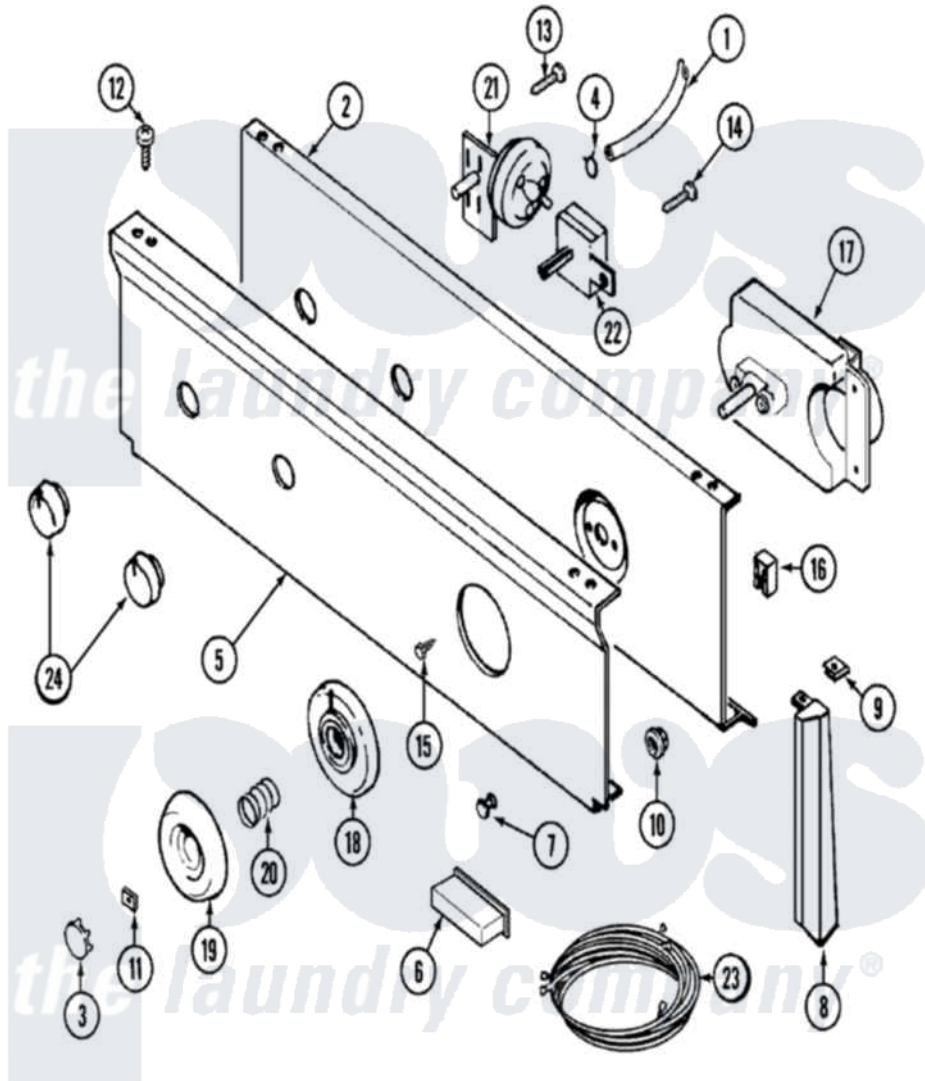

Maytag LAT9704AGE 04 - CONTROL PANEL

Maytag [Residential Maytag LAT9704AGE Washer Parts](#) Parts Diagram 04 - CONTROL PANEL
 Click on the part number to view part

| Item | Original Part Number | Replaced By | Status | Part Description |
|------|--------------------------|-----------------------------|---------------|--|
| 1 | 22001036 | 22001619 | | Tube, Water Level Switch |
| 2 | 22001132 | | | Plate, Support |
| 3 | 216250 | 22001446 | | Cap, Knob |
| 4 | 410296 | 596669 | | Clamp, Manifold |
| 5 | 22001378 | | Not Available | PANEL, CONTROL (WHT) |
| 6 | 214897 | | | Pad, Control Panel |
| 7 | 22001215 | 7730P011-60 | | Lens, Indicator Light |
| 8 | 22001289 | | Not Available | END CAP, CTRL. PNL. (LT-WHT) |
| " | 22001564 | | | Cap, End |
| " | 22001565 | | Not Available | CAP, END (LT-WHT) |
| " | 22001291 | | | End Cap, Control Panel |
| 9 | 214894 | | | Fastener, End Cap |
| 10 | 214872 | | | Palnut, End Cap Note: Nut, Lamp Holder |
| 11 | 211605 | | | Bezel, Timer Dial |
| 12 | 210032 | | | Screw, No.8 X 9/16 Ctsk Note: |

| | | | |
|----|--------------------------|---------------------------|----------------------------|
| 12 | 210932 | | Screw, Inlet Duct |
| 13 | 211168 | W10139210 | Screw, 8-18 X 5/16 |
| 14 | 211168 | W10139210 | Screw, 8-18 X 5/16 |
| 15 | 216042 | 22001627 | Screw |
| 16 | 22001403 | | Light, Indicator |
| 17 | 22001612 | Not Available | TIMER MOTOR (230-50) |
| " | 22001384 | | Timer |
| 18 | 22001265 | | Bezel, Timer Knob |
| 19 | 22001198 | Not Available | KNOB, TIMER (WHT) |
| 20 | 211065 | | Spring, Index Wheel |
| 21 | 208207 | | Switch, Pressure |
| 22 | 208281 | Not Available | SWITCH, TEMP (4POSITION) |
| 23 | 22001377 | Not Available | WIRE HARNESS, MAIN |
| 24 | 22001268 | Not Available | KNOB ASSY. (WHT) |
| 25 | 22001098 | Not Available | MANUAL, USE & CARE |
| " | 16000327 | Not Available | GUIDE, QUICK REF. - MAYTAG |