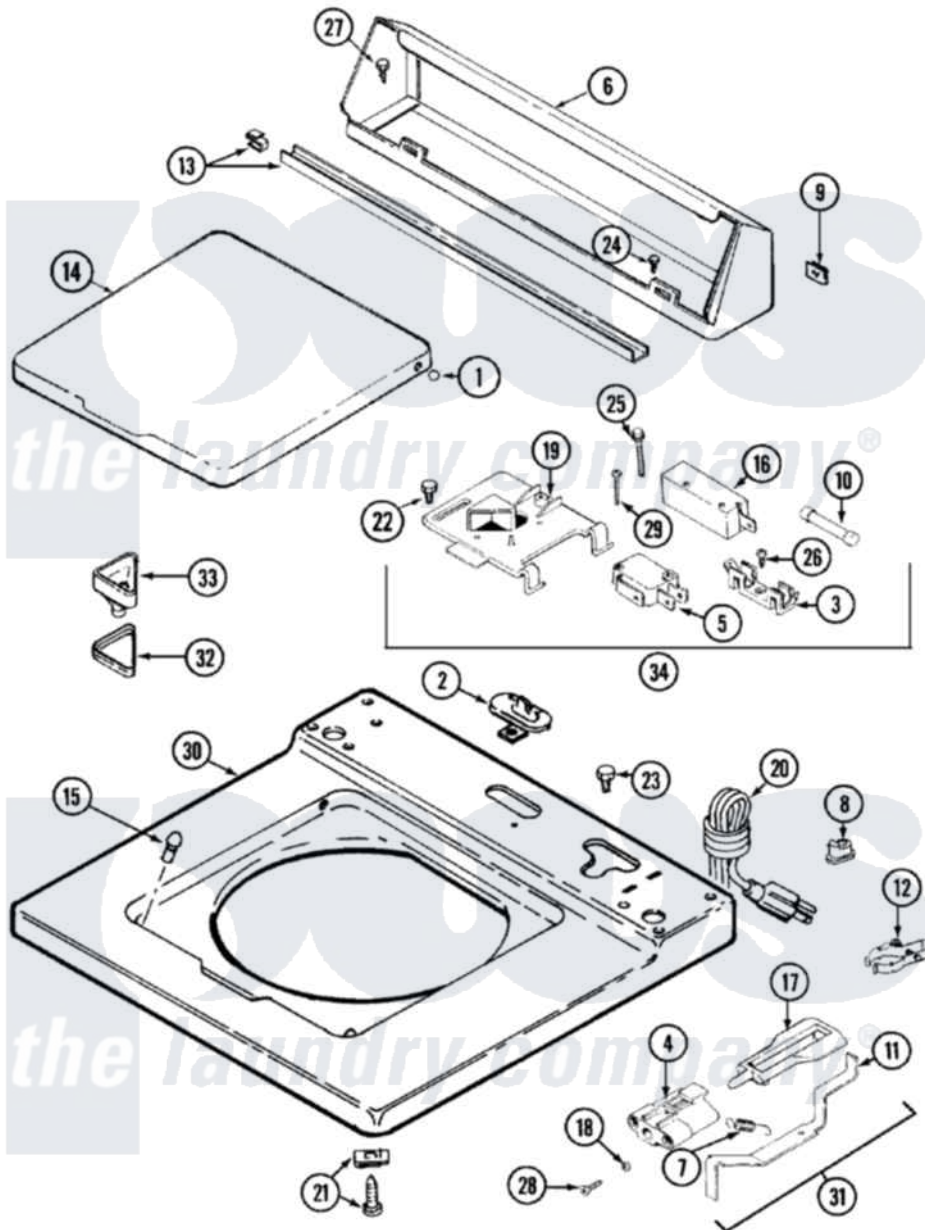

# Maytag LAT9704AGE 05 - TOP

Maytag [Residential Maytag LAT9704AGE Washer Parts](#) Parts Diagram 05 - TOP  
 Click on the part number to view part

Item	Original Part Number	Replaced By	Status	Part Description
1	<a href="#">211726</a>			Hinge, Ball Lid
2	<a href="#">22001298</a>			Cap, Top Cover
"	207159	<a href="#">489355</a>		Screw, 8 X 1/2
3	<a href="#">207167</a>			Block, Fuse
4	216256		Not Available	BRACKET, UNBALANCE
5	<a href="#">207166</a>			Switch, Check
6	<a href="#">205635</a>			Console
7	<a href="#">213720</a>			Spring, Lid Switch
8	<a href="#">216183</a>			Grommet, Cord Export
9	<a href="#">215075</a>			Fastener, Control Panel To Console
10	207168	<a href="#">22001682</a>		Switch Assembly, Lid W/4amp Fuse
11	<a href="#">22001136</a>			Lever, Unbalance
12	<a href="#">301548</a>			Clamp, Ground Wire
"	<a href="#">311155</a>			Ground Wire And Clamp
13	22001387		Not Available	CHANNEL ASSY.

14	22001206	<a href="#">22001893</a>	Lid
15	<a href="#">212716</a>		Bumper, Lid
16	205415	<a href="#">279347</a>	Switch-Lid
17	<a href="#">216255</a>		Plunger, Lid Switch
18	<a href="#">211500</a>		Washer, Bracket To Top Cover
19	Y215699	<a href="#">22001678</a>	Bracket, Switch And Fuse
20	208746	Not Available	CORD, POWER (EXPORT)
21	<a href="#">204445</a>		Screw And Fastener Assembly
22	207159	<a href="#">489355</a>	Screw, 8 X 1/2
23	315483	<a href="#">3370225</a>	Screw
24	211294	<a href="#">90767</a>	Screw, 8A X 3/8 HeX Washer Head Tapping
"	<a href="#">Y313559</a>		Screw
25	<a href="#">213501</a>		Screw, No.6-20 X 1-1/8 Inch
26	<a href="#">Y311711</a>		Screw, Fuse Block
27	<a href="#">Y313559</a>		Screw
28	910182	<a href="#">25-7809</a>	Screw, No.6-20 1/2 Flthd Torx
29	<a href="#">22001352</a>		Screw, Check Switch
30	<a href="#">22001119</a>		Top, Main
31	<a href="#">22001311</a>		Unbalance Lever Assembly
32	215374	Not Available	GASKET FOR BLEACH CUP
33	22001202	<a href="#">22001006</a>	Cup, Bleach
34	207176	<a href="#">22001682</a>	Switch Assembly, Lid W/4amp Fuse