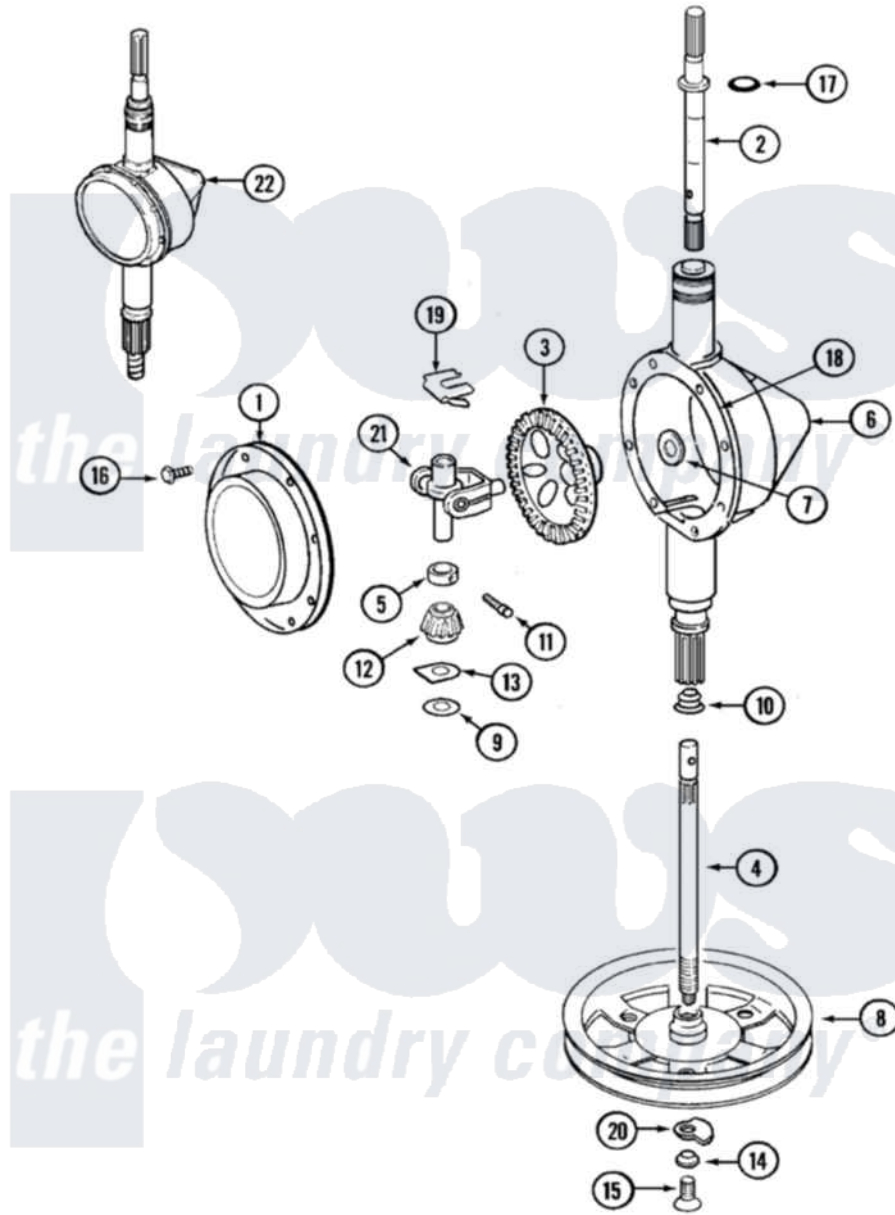

Maytag LAT9704AGE 06 - TRANSMISSION

Maytag [Residential Maytag LAT9704AGE Washer Parts](#) Parts Diagram 06 - TRANSMISSION
 Click on the part number to view part

Item	Original Part Number	Replaced By	Status	Part Description
1	206628			Cover, Transmission
2	207153	6-2097820		Kit- Shaft
3	206713	6-2067130		Gear- Beve
4	215410	12001450		Ctr Shaft W/Collar Andkeeper- Dp
5	215415		Not Available	COLLAR, LOWER
6	206624	6-2097750		Trans Dee
7	215394			Washer, Bevel Gear
8	211059	6-2301530		Pulley
"	22001441	22002432		Pulley Assembly
9	211483	6-2114830		Washer- SP
10	206602	207843		Lip Seal Repair Kit
11	Y206629			Pin, Collar
12	215401	W10221114		Pinion
13	215395			Plate, Clutch
14	211090	22003555		Washer, Stop Lug
15	211375	681582		Screw

16	215417		Not Available	SCREW, TRANSMISSION COVER
17	210690			Seal, Rubber
18	Y058700	675652		Adhesive
19	215581			Spring, Agitator Shaft
20	211089			Lug, Stop Pulley
21	206685	6-2066850		Yoke
22	206707	6-2097750		Trans Dee