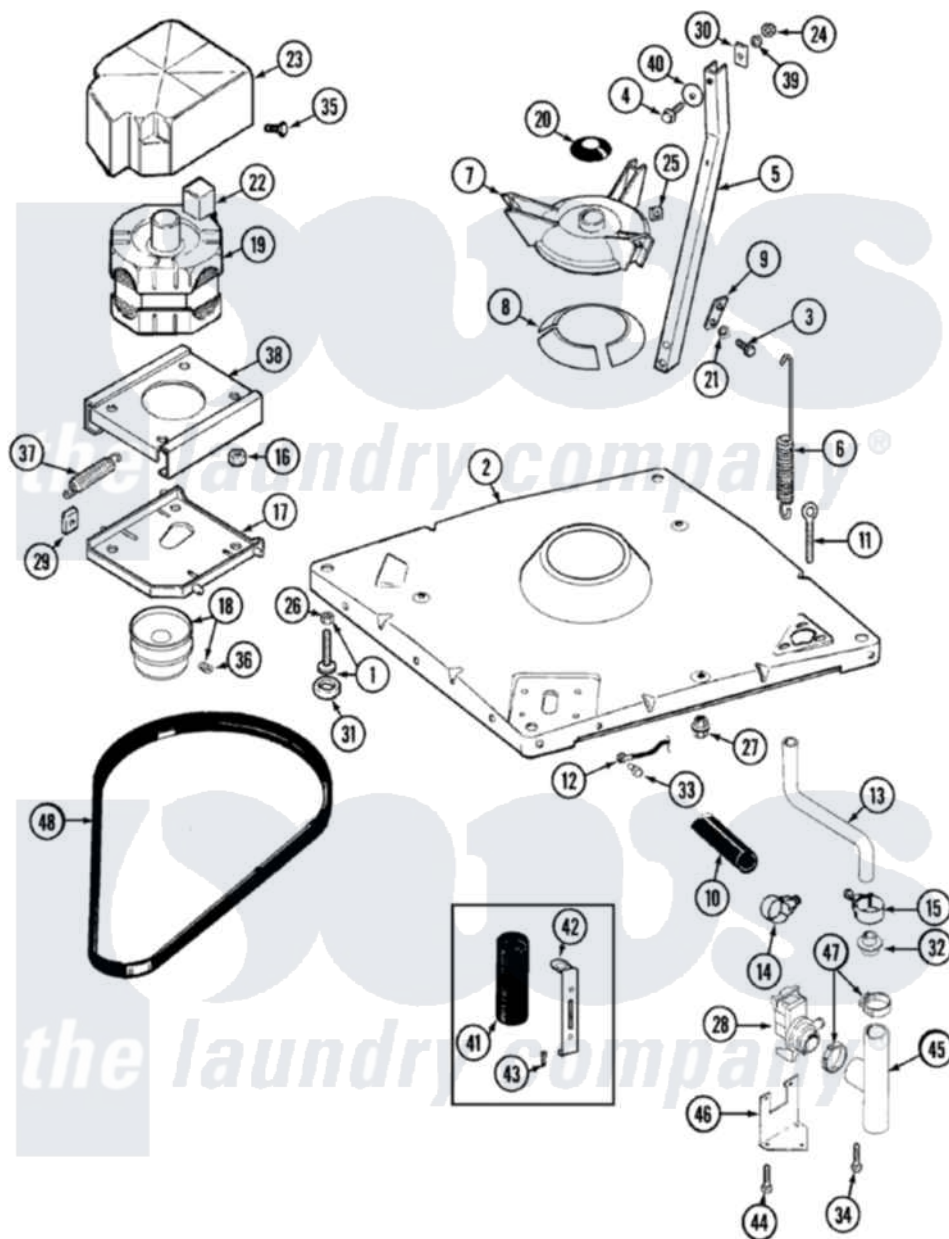

Maytag LAT9704BGE 01 - BASE

Maytag [Residential Maytag LAT9704BGE Washer Parts](#) Parts Diagram 01 - BASE
 Click on the part number to view part

Item	Original Part Number	Replaced By	Status	Part Description
1	Y302699	22003428		Leg, Adjustable
2	22001172	22002150		Base
3	Y015627			Screw- Hex
4	205254	W10175938		Bolt
"	200744	W10175939		Bolt
5	213053			Brace, Tub Part Not Used
6	22001300			Spring, Centering
7	203725			Damper W/Bolt And Clip
8	203956			Damper Pad Kit
9	213073			Washer, Double Brace
10	214767	22001448		Hose, Pump
11	216416			Bolt, Eye/Centering Spring
12	901220			Ground Wire
13	22001281			Hose, Drain
14	202574	3367052		Clamp, Hose
15	202574	3367052		Clamp, Hose

16	Y311426	3400029	Nut, Adapter Plate
17	22001301		Mount, Motor Lower-Assembly
18	Y202496		Pulley, Motor
19	207424	22004498	Motor 2 SP
20	211028	22001586	Deflector, Water
21	911852	486009	Lockwasher
22	205131		Switch, Motor External Start
23	215098		Shield, Motor
24	Y052734		Nut, Carrage Bolts And Bracket
25	Y052785		Nut, Brace To Damper
26	210385		Lock Nut For Adjustable Leg
27	211949		Nut, Adjustment Eyebolt
28	22001625		Pump, Plaset
29	204998	205000	Roller And Spring Kit 4+Spr
30	212979	Not Available	WASHER, TUB BRACE
31	210684		Foot, Adjustable Leg
32	22001374		Coupling
33	912365	3370225	Screw
34	Y313561		Screw----NA
35	213121	3400111	Screw, 12-14 X 5/8
36	22001353		Set Screw, Motor Pulley
37	22001442	202718	Springs, Tension
38	214956		Motor Mount Assembly
39	Y054867		Washer, Lock
40	211100		Washer, Outer Tub
41	201101		Capacitor
42	211149		Clip, Capacitor
43	211294	90767	Screw, 8A X 3/8 HeX Washer Head Tapping
44	22001627		Screw
45	22001079		Button, Trap
46	22001626		Bracket, Pump
"	912365	3370225	Screw
47	22001376		Hose, Clamp
48	211948		V Belt, Drive Pulley
"	214897		Pad, Control Panel