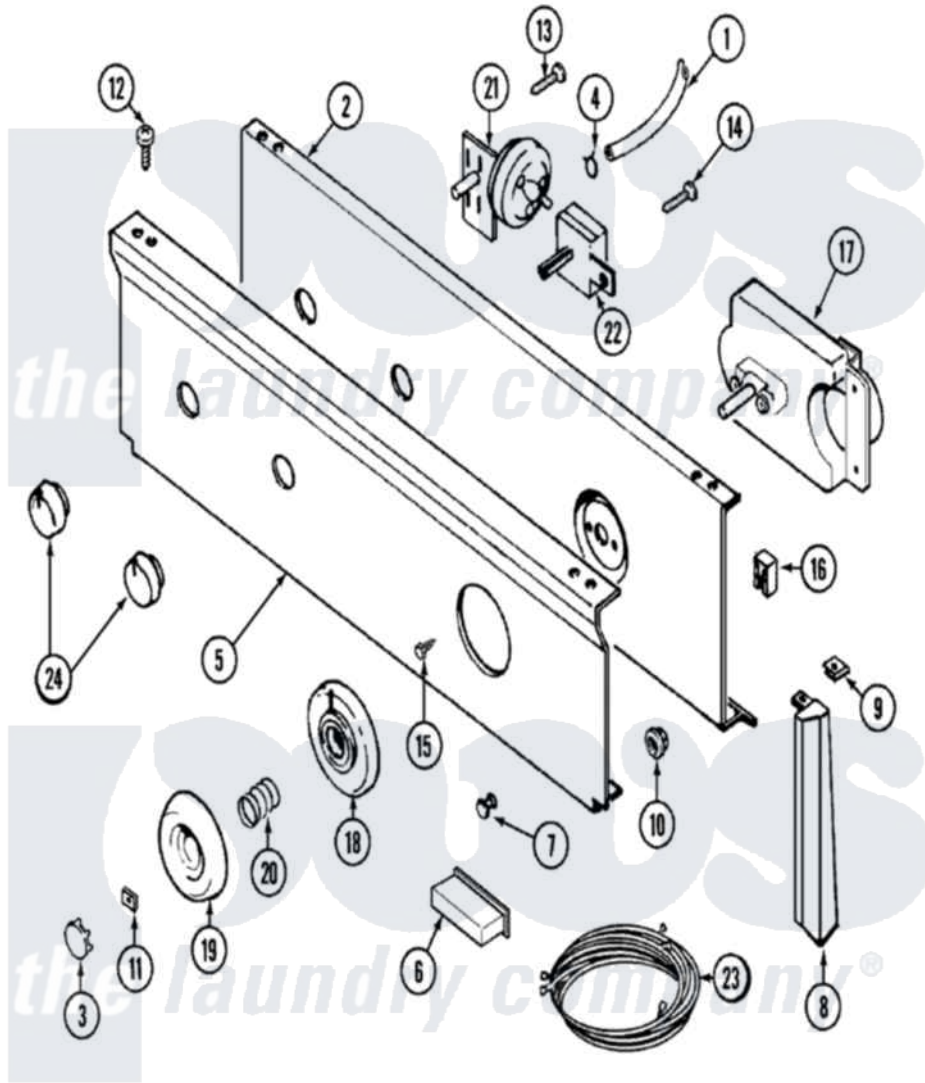

Maytag LAT9704BGE 04 - CONTROL PANEL

Maytag [Residential Maytag LAT9704BGE Washer Parts](#) Parts Diagram 04 - CONTROL PANEL
 Click on the part number to view part

Item	Original Part Number	Replaced By	Status	Part Description
1	22001036	22001619		Tube, Water Level Switch
2	22001132			Plate, Support
3	216250	22001446		Cap, Knob
4	410296	596669		Clamp, Manifold
5	22001378		Not Available	PANEL, CONTROL (WHT)
6	214897			Pad, Control Panel
7	22001215	7730P011-60		Lens, Indicator Light
8	22001565		Not Available	CAP, END (LT-WHT)
"	22001564			Cap, End
9	214894			Fastener, End Cap
10	214872			Palnut, End Cap Note: Nut, Lamp Holder
11	211605			Bezel, Timer Dial
12	210932			Screw, No.8 X 9/16 Ctsk Note: Screw, Inlet Duct
13	211168	W10139210		Screw, 8-18 X 5/16
14	211168	W10139210		Screw, 8-18 X 5/16

15	216412		Screw, Bracket To Timer
16	22001403		Light, Indicator
17	22001384		Timer
"	22001612	Not Available	TIMER MOTOR (230-50)
18	22001265		Bezel, Timer Knob
19	22001198	Not Available	KNOB, TIMER (WHT)
20	211065		Spring, Index Wheel
21	208207		Switch, Pressure
22	22001629		Switch, Temperature
23	911020	Not Available	CABLE STRAP
"	22001628	Not Available	WIRE HARNESS, MAIN
25	22001268	Not Available	KNOB ASSY. (WHT)
26	16000327	Not Available	GUIDE, QUICK REF. - MAYTAG
"	22001098	Not Available	MANUAL, USE & CARE