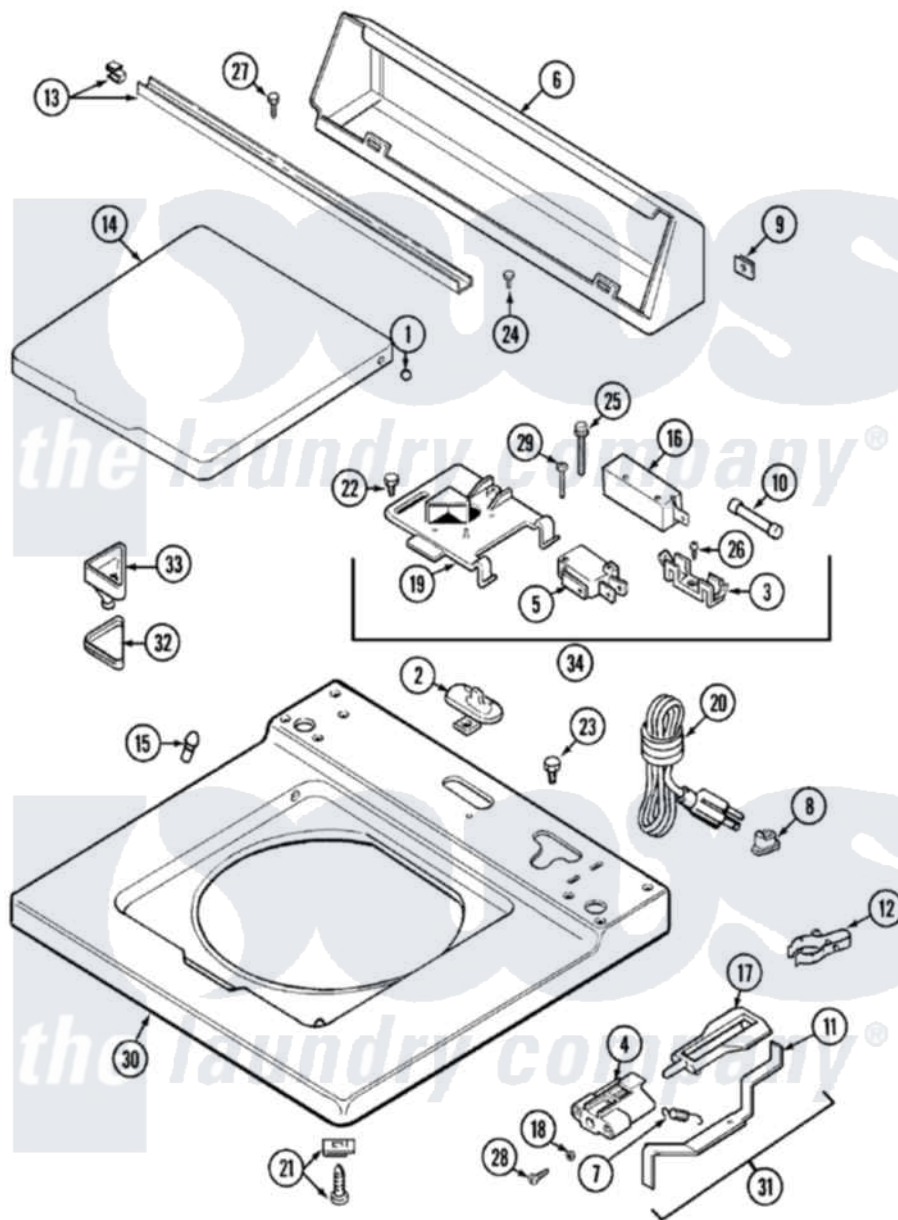

Maytag LAT9704BGE 05 - TOP

Maytag [Residential Maytag LAT9704BGE Washer Parts](#) Parts Diagram 05 - TOP
 Click on the part number to view part

Item	Original Part Number	Replaced By	Status	Part Description
1	211726			Hinge, Ball Lid
2	207159	489355		Screw, 8 X 1/2
"	22001298			Cap, Top Cover
3	207167			Block, Fuse
4	216256		Not Available	BRACKET, UNBALANCE
5	207166			Switch, Check
6	205635			Console
7	213720			Spring, Lid Switch
8	216183			Grommet, Cord Export
9	215075			Fastener, Control Panel To Console
10	207168	22001682		Switch Assembly, Lid W/4amp Fuse
11	22001136			Lever, Unbalance
12	301548			Clamp, Ground Wire
13	22001387		Not Available	CHANNEL ASSY.
14	22001206	22001893		Lid

15	212716		Bumper, Lid
16	205415	279347	Switch-Lid
17	216255		Plunger, Lid Switch
18	211500		Washer, Bracket To Top Cover
19	Y215699	22001678	Bracket, Switch And Fuse
20	208746	Not Available	CORD, POWER (EXPORT)
21	204445		Screw And Fastener Assembly
22	207159	489355	Screw, 8 X 1/2
23	210186	3370225	Screw
24	211294	90767	Screw, 8A X 3/8 HeX Washer Head Tapping
"	Y313559		Screw
25	213501		Screw, No.6-20 X 1-1/8 Inch
26	Y311711		Screw, Fuse Block
27	Y313559		Screw
28	910182	25-7809	Screw, No.6-20 1/2 Flthd Torx
29	22001352		Screw, Check Switch
30	22001119		Top, Main
31	22001311		Unbalance Lever Assembly
32	215374	Not Available	GASKET FOR BLEACH CUP
33	22001202	22001006	Cup, Bleach
34	207176	22001682	Switch Assembly, Lid W/4amp Fuse