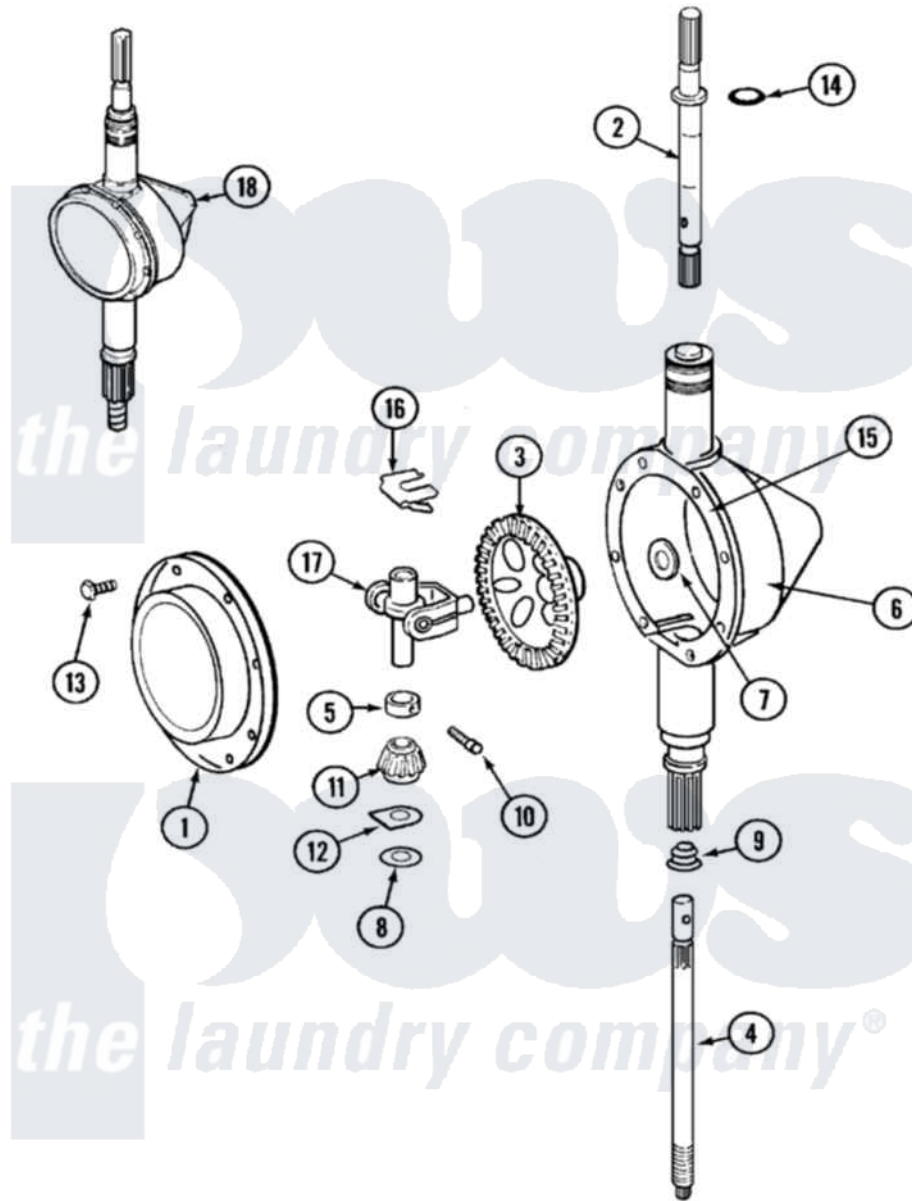

Maytag LAT9704BGE 06 - TRANSMISSION

Maytag [Residential Maytag LAT9704BGE Washer Parts](#) Parts Diagram 06 - TRANSMISSION
 Click on the part number to view part

Item	Original Part Number	Replaced By	Status	Part Description
1	206628			Cover, Transmission
2	207153	6-2097820		Kit- Shaft
3	206713	6-2067130		Gear- Beve
4	215410	12001450		Ctr Shaft W/Collar Andkeeper- Dp
5	215415		Not Available	COLLAR, LOWER
6	206624	6-2097750		Trans Dee
7	215394			Washer, Bevel Gear
8	22001441	22002432		Pulley Assembly
9	211483	6-2114830		Washer- SP
10	206602	207843		Lip Seal Repair Kit
11	Y206629			Pin, Collar
12	215401	W10221114		Pinion
13	215395			Plate, Clutch
14	211090	22003555		Washer, Stop Lug
15	211375	681582		Screw
				SCREW, TRANSMISSION

16	215417	Not Available	SCREW, TRANSMISSION COVER
17	210690		Seal, Rubber
18	Y058700	675652	Adhesive
19	215581		Spring, Agitator Shaft
20	211089		Lug, Stop Pulley
21	206685	6-2066850	Yoke
22	206707	6-2097750	Trans Dee