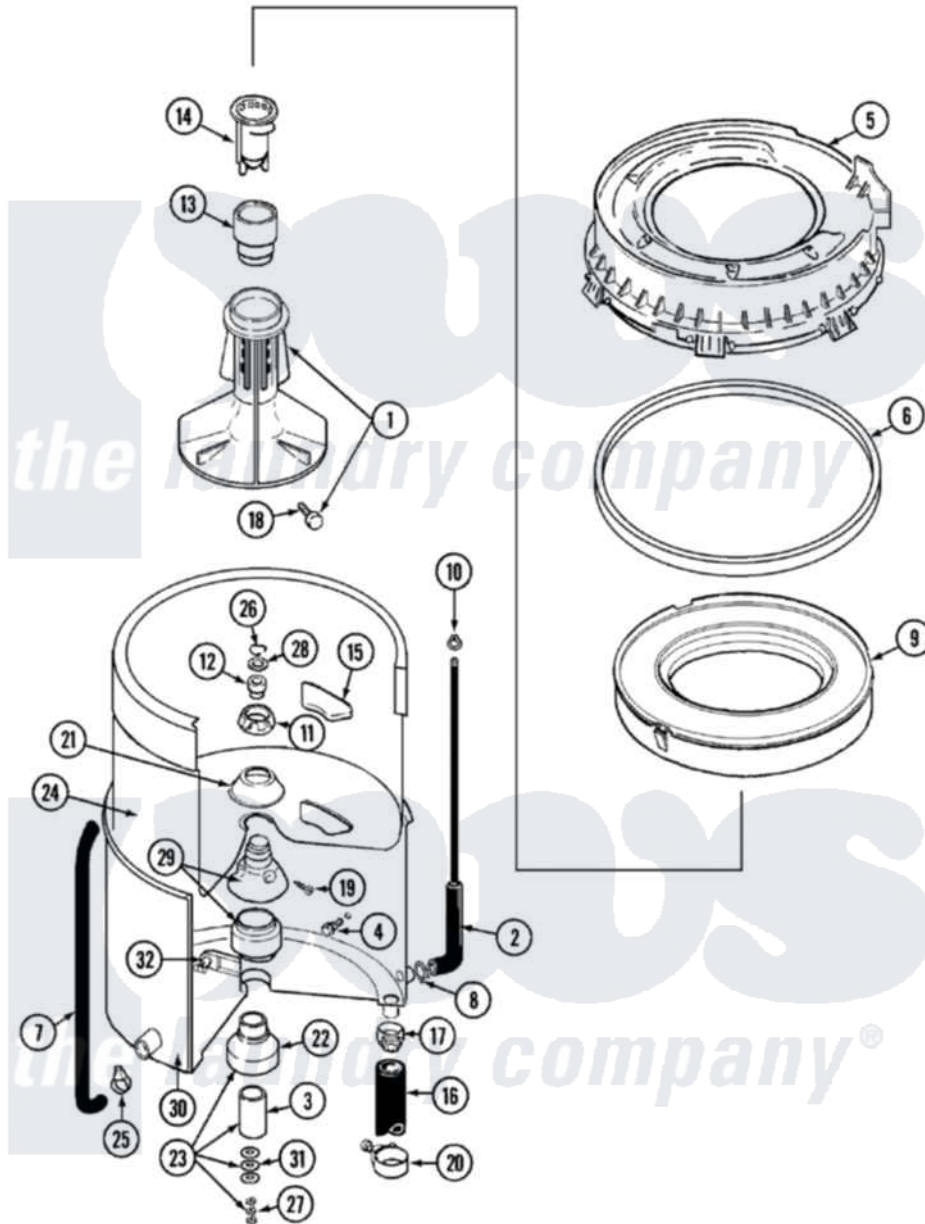

Maytag LAT9704BGE 07 - TUB

Maytag [Residential Maytag LAT9704BGE Washer Parts](#) Parts Diagram 07 - TUB
 Click on the part number to view part

Item	Original Part Number	Replaced By	Status	Part Description
1	207228			Agitator W/Lock Screw
2	22001036	22001619		Tube, Water Level Switch
3	211130			Bearing Liner, Tub Bearing
4	200744	W10175939		Bolt
"	205254	W10175938		Bolt
5	22001299			Tub Cover And Gasket Assembly
6	Y22001201	22001007		Gasket, Cover To Tub
7	22001320			Tube, Bleach
8	211641			Clamp, 1-1/16"
9	22001142			Ring, Balance
10	410296	596669		Clamp, Manifold
11	211047	6-2110472		Nut- Clamp
12	Y0A4298	6-0A57420		Seal- Agitator
13	22001295			Housing, Dispenser
14	22001294			Cup, Dispensing
15	207219			Filter, Self-Cleaning

16	22001281		Hose, Drain
17	201011	285655	Clamp, Hose
18	206478	Not Available	SCREW & WASHER FOR AGITATOR
19	211618	22001423	Set Screw, Mounting Stem
20	202574	3367052	Clamp, Hose
21	211210		Washer, Clamping Nut
22	200824	6-2040130	Tub Bearin
23	204013	6-2040130	Tub Bearin
24	22001139		Tub, Inner
25	205161	489503	Clamp
26	Y015667		Retaining Ring
27	Y054867		Washer, Lock
28	Y015666		Washer, Retaining -
29	204012	6-2095720	Mounting S
30	22001114	Not Available	TUB, OUTER (EX. LARGE)
31	211100		Washer, Outer Tub
32	214434		Spout, Deflector