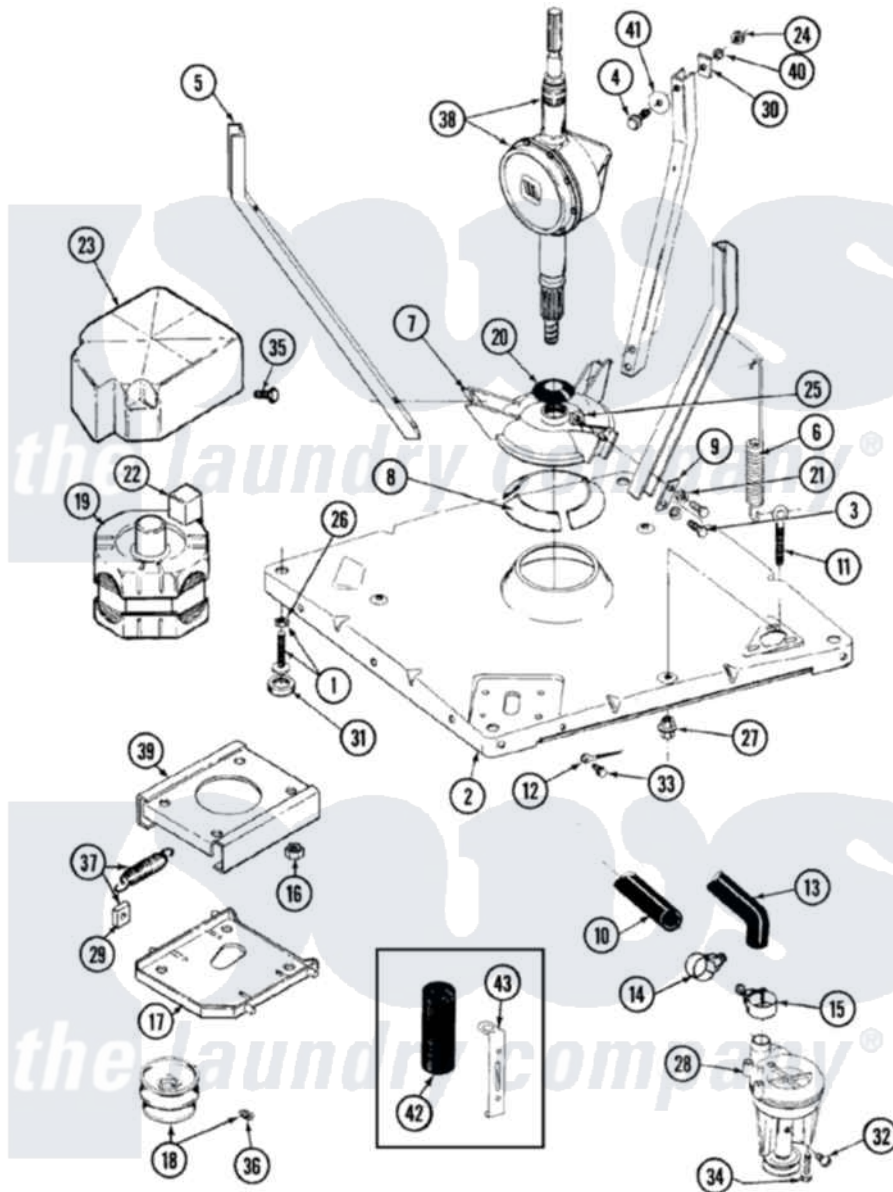

# Maytag LAT9704DAL 01 - BASE

Maytag [Residential Maytag LAT9704DAL Washer Parts](#) Parts Diagram 01 - BASE  
 Click on the part number to view part

Item	Original Part Number	Replaced By	Status	Part Description
1	Y302699	<a href="#">22003428</a>		Leg, Adjustable
2	22001172	<a href="#">22002150</a>		Base
3	<a href="#">Y015627</a>			Screw- Hex
4	205254	<a href="#">W10175938</a>		Bolt
"	200744	<a href="#">W10175939</a>		Bolt
5	<a href="#">213053</a>			Brace, Tub Part Not Used
6	<a href="#">22001300</a>			Spring, Centering
7	<a href="#">203725</a>			Damper W/Bolt And Clip
8	<a href="#">203956</a>			Damper Pad Kit
9	<a href="#">213073</a>			Washer, Double Brace
10	214767	<a href="#">22001448</a>		Hose, Pump
11	<a href="#">216416</a>			Bolt, Eye/Centering Spring
12	<a href="#">901220</a>			Ground Wire
13	<a href="#">213045</a>			Hose, Outer Tub Part Not Used
14	202574	<a href="#">3367052</a>		Clamp, Hose
15	202574	<a href="#">3367052</a>		Clamp, Hose