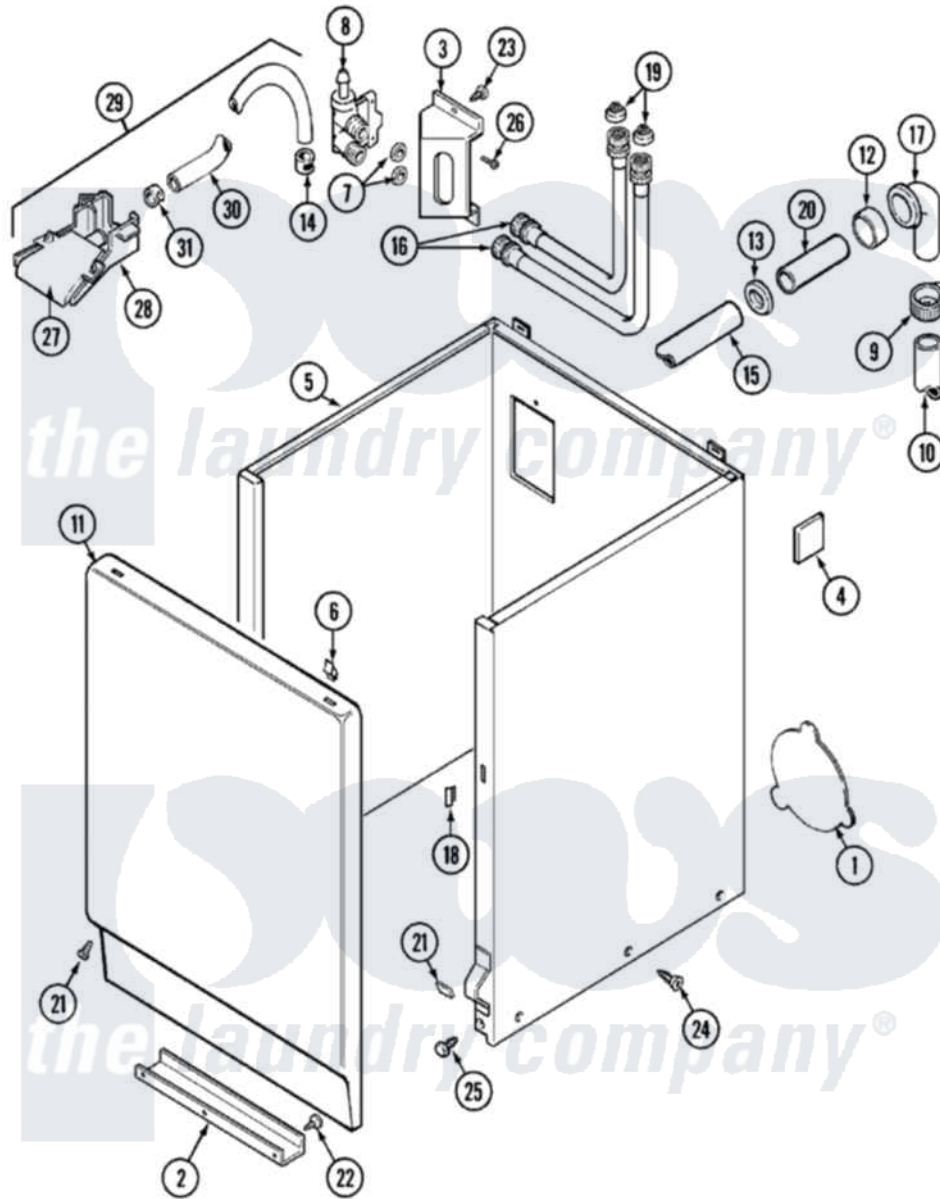

Maytag LAT9704DAL 02 - CABINET

Maytag Residential Maytag LAT9704DAL Washer Parts Parts Diagram 02 - CABINET
 Click on the part number to view part

Item	Original Part Number	Replaced By	Status	Part Description
1	211294	90767		Screw, 8A X 3/8 HeX Washer Head Tapping
"	211878		Not Available	PLATE, ACCESS
2	213846			Guard, Belt
3	214812	22002361		Bracket, Water Valve
4	215058			Pad, Cabinet Bumper
5	22001303			Cabinet ---NA
6	212982	22001650		Fastener, Spring
7	Y013783			Washer, Inlet Hose
8	214337	96160		Screen
"	22001274			Valve, Water
9	200908	285655		Clamp, Hose
10	Y059149			(7/8" I.D. CARTON OF 50 FT.)
"	216017			Hose, Drain
11	22001143			Damper, Sound
"	22001144			Damper, Sound

"	216078L	Not Available	PANEL, FRONT (ALM) SUB
12	214765		Gasket, Siphon Break
13	202574	3367052	Clamp, Hose
14	216169	596669	Clamp, Manifold
15	214767	22001448	Hose, Pump
16	208100	76313	Hosefill
17	Y216016	W10116738	Elbow
18	214376	22002331	Spacer, Front Panel
19	200961	12001413	Strainer And Washer Kit
20	Y014874		Screw, Idler Arm And Sleeve
"	206638		Siphon Break
21	204439		Screw And Fstner Assembly
22	211294	90767	Screw, 8A X 3/8 HeX Washer Head Tapping
23	212276	W10116760	Screw
24	213007		Xfor Cabinet See Cabinet, Back
25	213121	3400111	Screw, 12-14 X 5/8
"	213122	27001200	Screw
26	Y313561		Screw----NA
27	22001187		Injector
28	22001186		Injector
29	22001304		Water Injector Assembly
30	22001190		Hose, Injector
31	216170	489503	Clamp