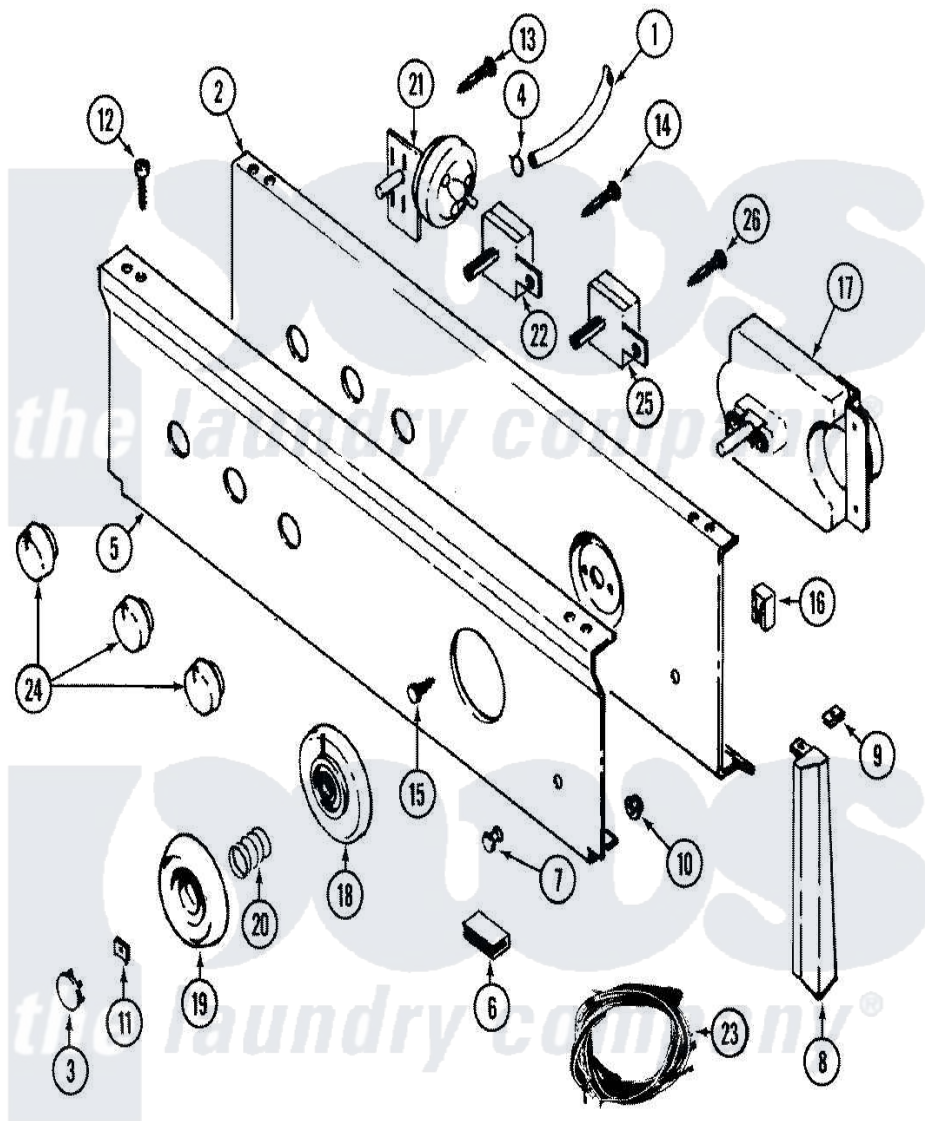

Maytag LAT9704DAL 04 - CONTROL PANEL

Maytag [Residential Maytag LAT9704DAL Washer Parts](#) Parts Diagram 04 - CONTROL PANEL
 Click on the part number to view part

Item	Original Part Number	Replaced By	Status	Part Description
1	22001036	22001619		Tube, Water Level Switch
2	315483	3370225		Screw
"	204807			Ground Wire, Supp. Plte To Top Cover
"	22001132			Plate, Support
3	216193		Not Available	CAP, TIMER KNOB (BLK)
4	410296	596669		Clamp, Manifold
5	22001152	22001153		Panel, Control
6	214897			Pad, Control Panel
7	22001215	7730P011-60		Lens, Indicator Light
8	22001290			End Cap, Control Panel
"	22001288			End Cap, Control Panel
9	214894			Fastener, End Cap
10	214872			Palnut, End Cap Note: Nut, Lamp Holder
11	211605			Bezel, Timer Dial
12	311728	210032		Screw, No.8 X 9/16 Ctsk Note:

12	214120	210322		Screw, Inlet Duct
13	211168	W10139210		Screw, 8-18 X 5/16
14	211168	W10139210		Screw, 8-18 X 5/16
15	216412			Screw, Bracket To Timer
16	903115			Lock Light
17	22001252			Timer RPR
18	22001264		Not Available	BEZEL, TIMER KNOB (BLK)
19	215828			Knob, Timer
20	211065			Spring, Index Wheel
21	208207			Switch, Pressure
22	208281		Not Available	SWITCH, TEMP (4POSITION)
23	22001326		Not Available	WIRE HARNESS, MAIN
24	22001267			Knob, Selector Switch
26	211168	W10139210		Screw, 8-18 X 5/16
27	22001098		Not Available	MANUAL, USE & CARE
"	16000327		Not Available	GUIDE, QUICK REF. - MAYTAG