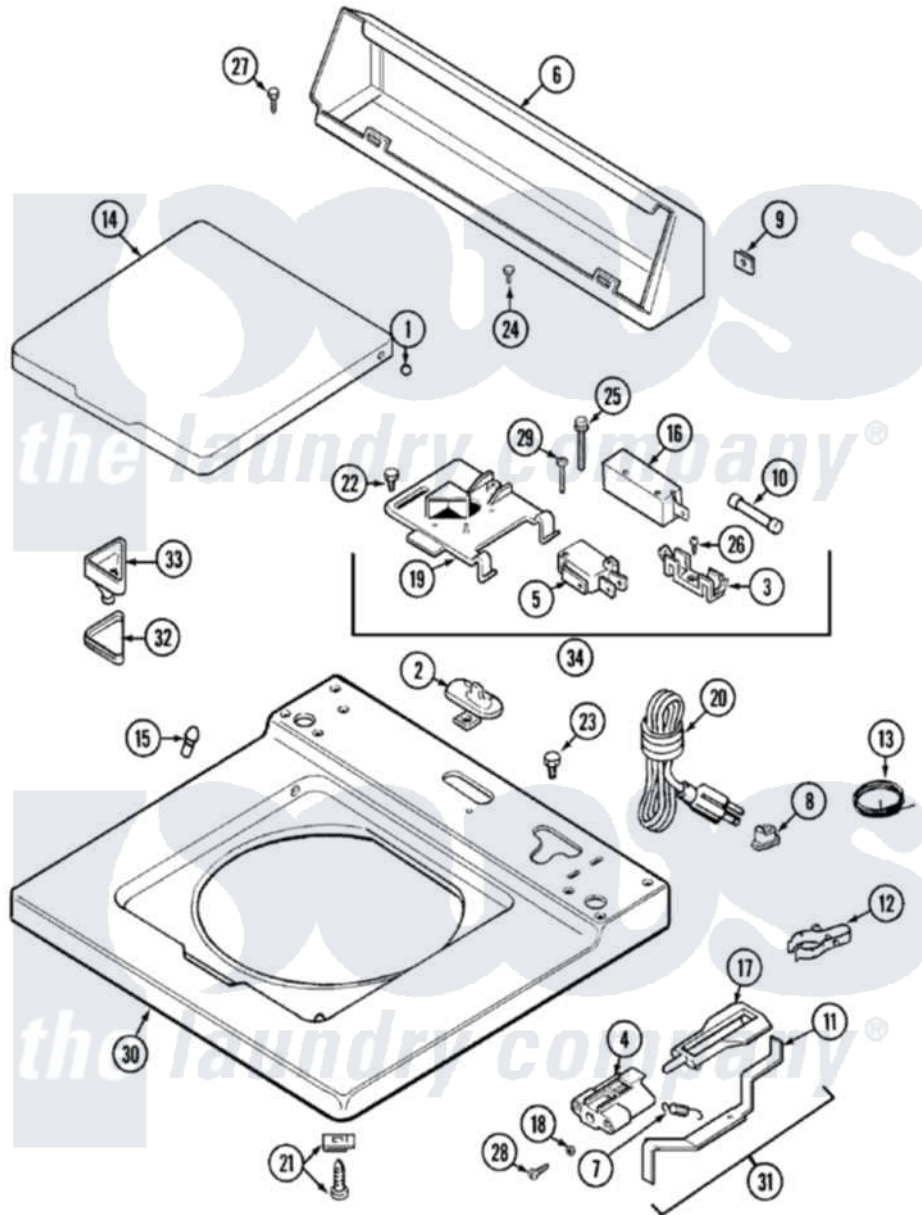

Maytag LAT9704DAL 05 - TOP

Maytag [Residential Maytag LAT9704DAL Washer Parts](#) Parts Diagram 05 - TOP
 Click on the part number to view part

Item	Original Part Number	Replaced By	Status	Part Description
1	211726			Hinge, Ball Lid
2	207167			Block, Fuse
"	22001298			Cap, Top Cover
3	207167			Block, Fuse
4	216256		Not Available	BRACKET, UNBALANCE
5	207166			Switch, Check
6	205635L		Not Available	CONSOLE (ALM)
7	213720			Spring, Lid Switch
8	211881			Grommet, Cord Part Not Used-Gas Models Only
9	215075			Fastener, Control Panel To Console
10	207168	22001682		Switch Assembly, Lid W/4amp Fuse
11	22001136			Lever, Unbalance
12	301548			Clamp, Ground Wire
13	311155			Ground Wire And Clamp

14	22001249	22001865	Panel, Control---S
15	212716		Bumper, Lid
16	205415	279347	Switch-Lid
17	216255		Plunger, Lid Switch
18	211500		Washer, Bracket To Top Cover
19	Y215699	22001678	Bracket, Switch And Fuse
20	208194	22003062	Cord, Power
21	204445		Screw And Fastener Assembly
22	207159	489355	Screw, 8 X 1/2
23	315483	3370225	Screw
24	216423	3370225	Screw
25	213501		Screw, No.6-20 X 1-1/8 Inch
26	Y311711		Screw, Fuse Block
27	Y313559		Screw
28	910182	25-7809	Screw, No.6-20 1/2 Flthd Torx
29	22001352		Screw, Check Switch
30	22001120		Top, Main ---NA
31	22001311		Unbalance Lever Assembly
32	215374	Not Available	GASKET FOR BLEACH CUP
33	22001200	22001008	Cup, Bleach
34	207176	22001682	Switch Assembly, Lid W/4amp Fuse