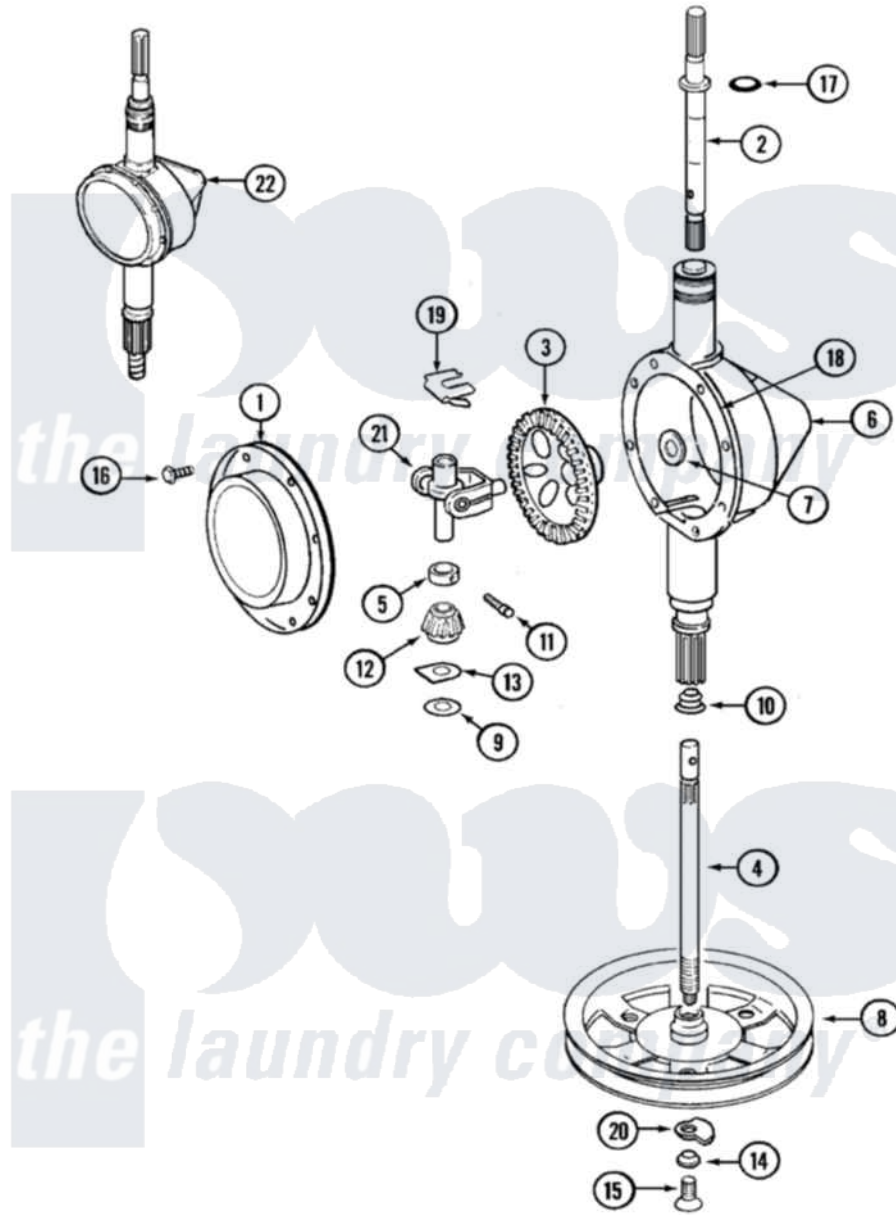

Maytag LAT9704DAL 06 - TRANSMISSION

Maytag Residential Maytag LAT9704DAL Washer Parts Parts Diagram 06 - TRANSMISSION
 Click on the part number to view part

Item	Original Part Number	Replaced By	Status	Part Description
1	206628			Cover, Transmission
2	207153	6-2097820		Kit- Shaft
3	206713	6-2067130		Gear- Beve
4	215410	12001450		Ctr Shaft W/Collar Andkeeper- Dp
5	215415		Not Available	COLLAR, LOWER
6	206624	6-2097750		Trans Dee
7	215394			Washer, Bevel Gear
8	211059	6-2301530		Pulley
9	211483	6-2114830		Washer- SP
10	206602	207843		Lip Seal Repair Kit
11	Y206629			Pin, Collar
12	215401	W10221114		Pinion
13	215395			Plate, Clutch
14	211090	22003555		Washer, Stop Lug
15	211375	681582		Screw
				SCREW, TRANSMISSION

16	215417	Not Available	SCREW, TRANSMISSION COVER
17	210690		Seal, Rubber
18	Y058700	675652	Adhesive
19	215581		Spring, Agitator Shaft
20	211089		Lug, Stop Pulley
21	206685	6-2066850	Yoke
22	206707	6-2097750	Trans Dee