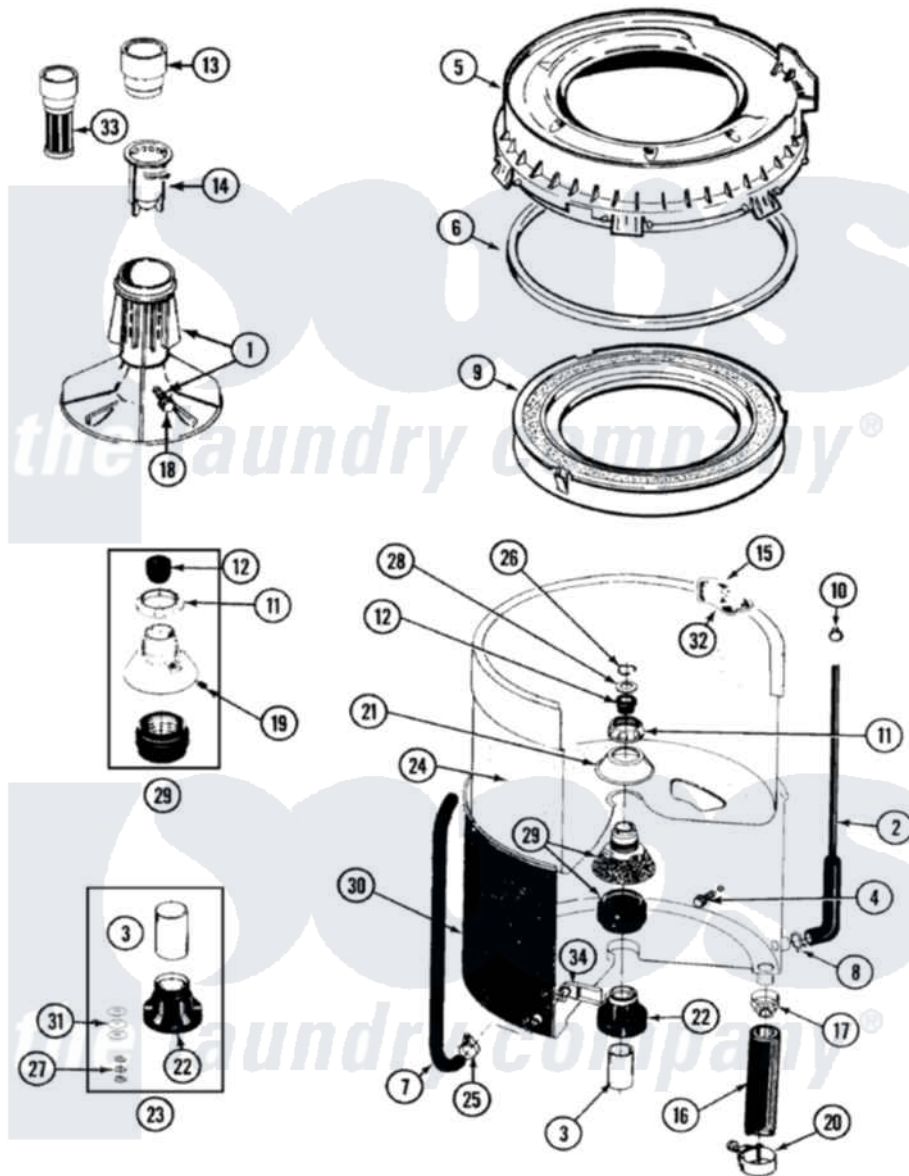

# Maytag LAT9704DAL 07 - TUB

Maytag [Residential Maytag LAT9704DAL Washer Parts](#) Parts Diagram 07 - TUB  
 Click on the part number to view part

Item	Original Part Number	Replaced By	Status	Part Description
1	<a href="#">207228</a>			Agitator W/Lock Screw
2	22001036	<a href="#">22001619</a>		Tube, Water Level Switch
3	<a href="#">211130</a>			Bearing Liner, Tub Bearing
4	200744	<a href="#">W10175939</a>		Bolt
"	205254	<a href="#">W10175938</a>		Bolt
5	<a href="#">22001299</a>			Tub Cover And Gasket Assembly
6	Y22001201	<a href="#">22001007</a>		Gasket, Cover To Tub
7	<a href="#">22001320</a>			Tube, Bleach
8	<a href="#">211641</a>			Clamp, 1-1/16"
9	<a href="#">22001142</a>			Ring, Balance
10	410296	<a href="#">596669</a>		Clamp, Manifold
11	211047	<a href="#">6-2110472</a>		Nut- Clamp
12	Y0A4298	<a href="#">6-0A57420</a>		Seal- Agitator
13	<a href="#">22001295</a>			Housing, Dispenser
14	<a href="#">22001294</a>			Cup, Dispensing
15	<a href="#">207219</a>			Filter, Self-Cleaning

16	<a href="#">213045</a>		Hose, Outer Tub Part Not Used
17	201011	<a href="#">285655</a>	Clamp, Hose
18	206478		Not Available
19	211618	<a href="#">22001423</a>	Set Screw, Mounting Stem
20	202574	<a href="#">3367052</a>	Clamp, Hose
21	<a href="#">211210</a>		Washer, Clamping Nut
22	200824	<a href="#">6-2040130</a>	Tub Bearin
23	204013	<a href="#">6-2040130</a>	Tub Bearin
24	<a href="#">22001139</a>		Tub, Inner
25	205161	<a href="#">489503</a>	Clamp
26	<a href="#">Y015667</a>		Retaining Ring
27	<a href="#">Y054867</a>		Washer, Lock
28	<a href="#">Y015666</a>		Washer, Retaining -
29	204012	<a href="#">6-2095720</a>	Mounting S
30	22001114		Not Available
31	<a href="#">211100</a>		TUB, OUTER (EX. LARGE)
31	<a href="#">211100</a>		Washer, Outer Tub
34	<a href="#">214434</a>		Spout, Deflector