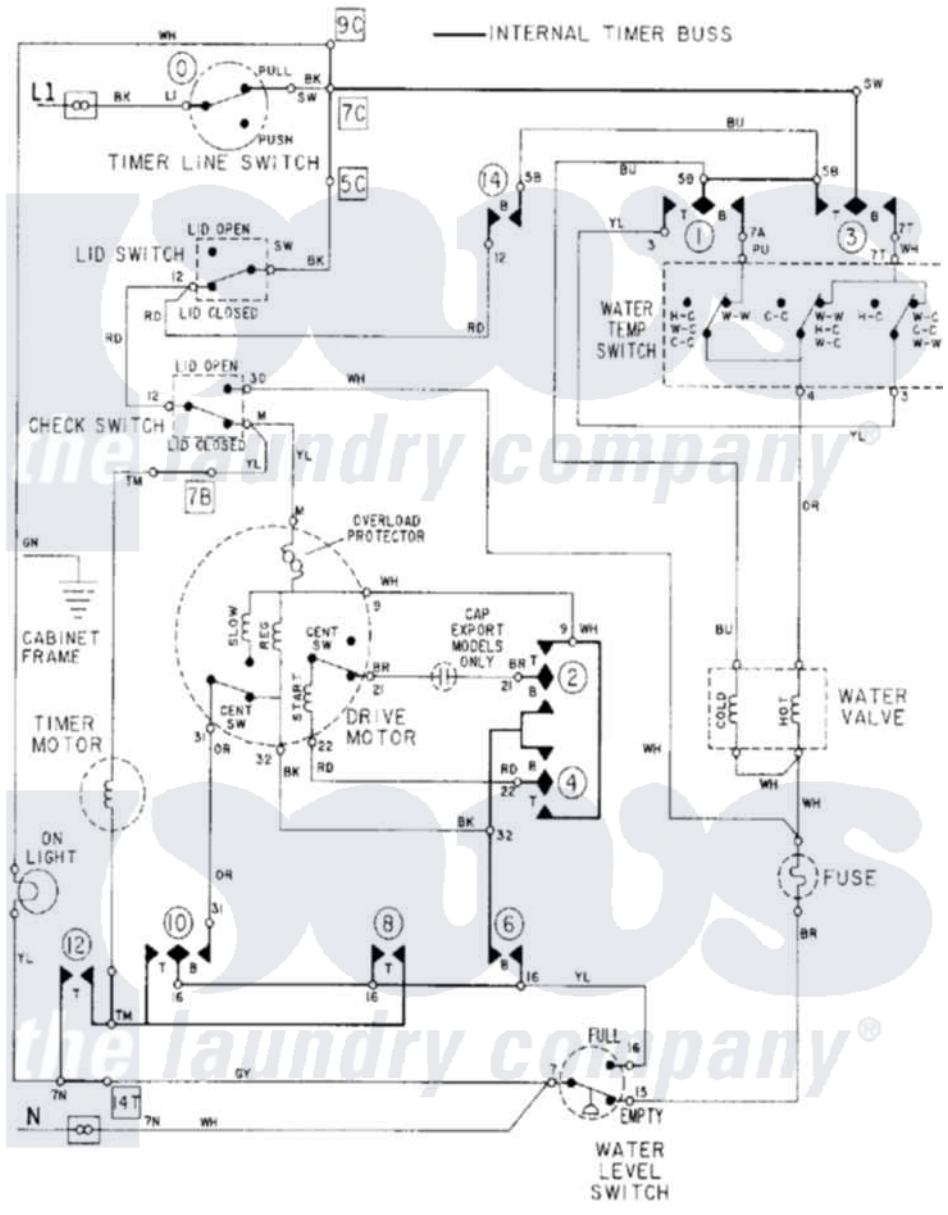

Maytag LAT9704DAL 08 - WIRING INFORMATION (LAT9704DAx)

Maytag Residential Maytag LAT9704DAL Washer Parts Parts Diagram 08 - WIRING INFORMATION (LAT9704DAx)

[Click on the part number to view part](#)

Item	Original Part Number	Replaced By	Status	Part Description
NI	15001006		Not Available	WIRING INFORMATION