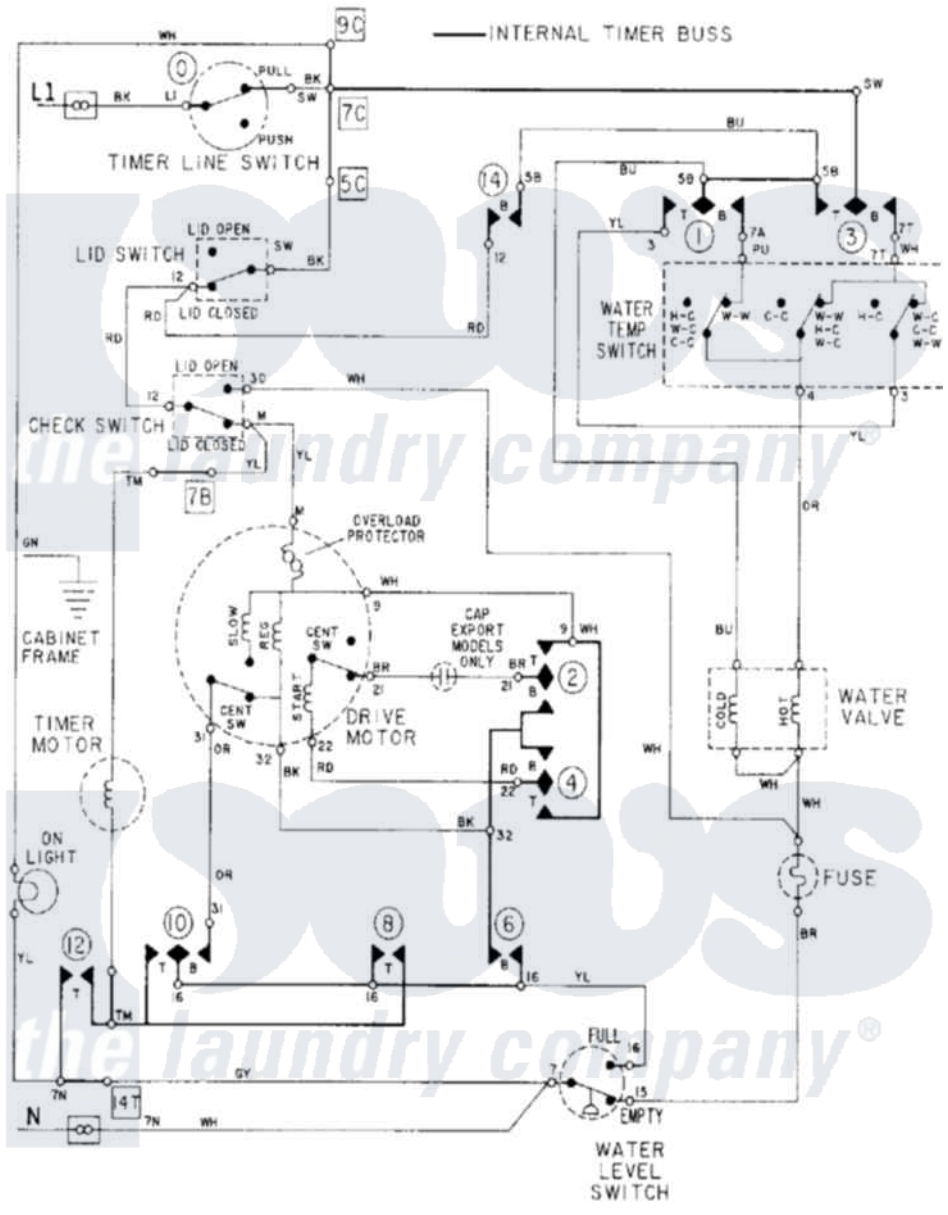

# Maytag LAT9704DAM 08 - WIRING INFORMATION (LAT9704DAx)

Maytag Residential Maytag LAT9704DAM Washer Parts Parts Diagram 08 - WIRING INFORMATION (LAT9704DAx)

[Click on the part number to view part](#)

Item	Original Part Number	Replaced By	Status	Part Description
NI	15001006		Not Available	WIRING INFORMATION