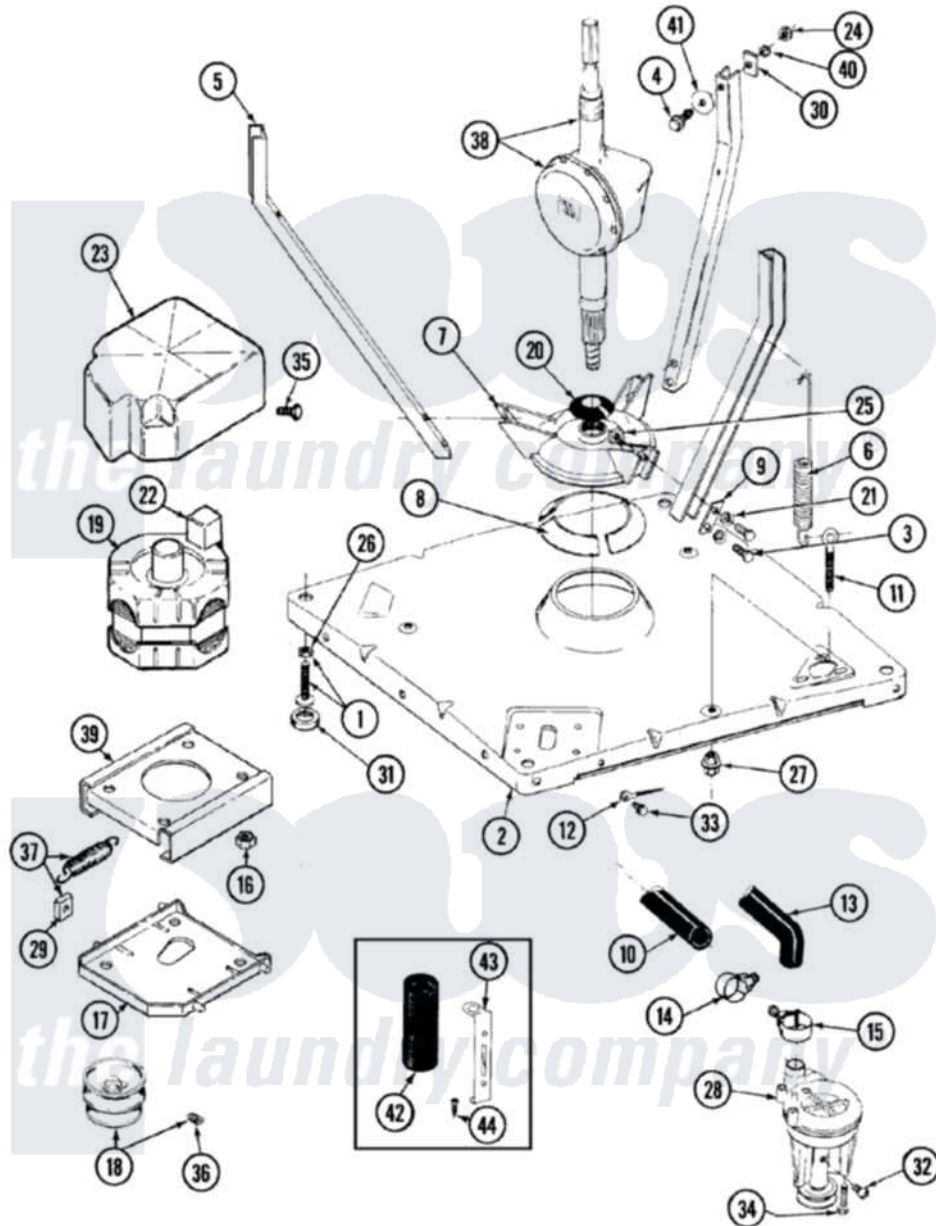

Maytag LAT9704GGE 01 - BASE

Maytag [Residential Maytag LAT9704GGE Washer Parts](#) Parts Diagram 01 - BASE
 Click on the part number to view part

Item	Original Part Number	Replaced By	Status	Part Description
1	Y302699	22003428		Leg, Adjustable
2	22001172	22002150		Base
3	Y015627			Screw- Hex
4	205254	W10175938		Bolt
"	200744	W10175939		Bolt
5	213053			Brace, Tub Part Not Used
6	22001300			Spring, Centering
7	203725			Damper W/Bolt And Clip
8	203956			Damper Pad Kit
9	213073			Washer, Double Brace
10	214767	22001448		Hose, Pump
11	216416			Bolt, Eye/Centering Spring
12	901220			Ground Wire
13	213045			Hose, Outer Tub Part Not Used
14	202574	3367052		Clamp, Hose
15	202574	3367052		Clamp, Hose

16	Y311426	3400029	Nut, Adapter Plate
17	22001301		Mount, Motor Lower-Assembly
18	Y202496		Pulley, Motor
19	207424	22004498	Motor 2 SP
20	211028	22001586	Deflector, Water
21	911852	486009	Lockwasher
22	205131		Switch, Motor External Start
23	215098		Shield, Motor
24	Y052734		Nut, Carrage Bolts And Bracket
25	Y052785		Nut, Brace To Damper
26	210385		Lock Nut For Adjustable Leg
27	211949		Nut, Adjustment Eyebolt
28	202203	6-2022030	Pump As Pa
29	204998	205000	Roller And Spring Kit 4+Spr
30	212979		Not Available WASHER, TUB BRACE
31	210684		Foot, Adjustable Leg
32	Y015408	22003235	Screw, Bearing Insert
33	912365	3370225	Screw
34	211880		Screw, HeX Head No.10 X 1/2 Inc
35	213121	3400111	Screw, 12-14 X 5/8
36	22001353		Set Screw, Motor Pulley
37	205000		Roller And Spring Kit 4+Spr
38	206707	6-2097750	Trans Dee
39	214956		Motor Mount Assembly
40	Y054867		Washer, Lock
41	211100		Washer, Outer Tub
42	201101		Capacitor
43	211149		Clip, Capacitor
44	211294	90767	Screw, 8A X 3/8 HeX Washer Head Tapping