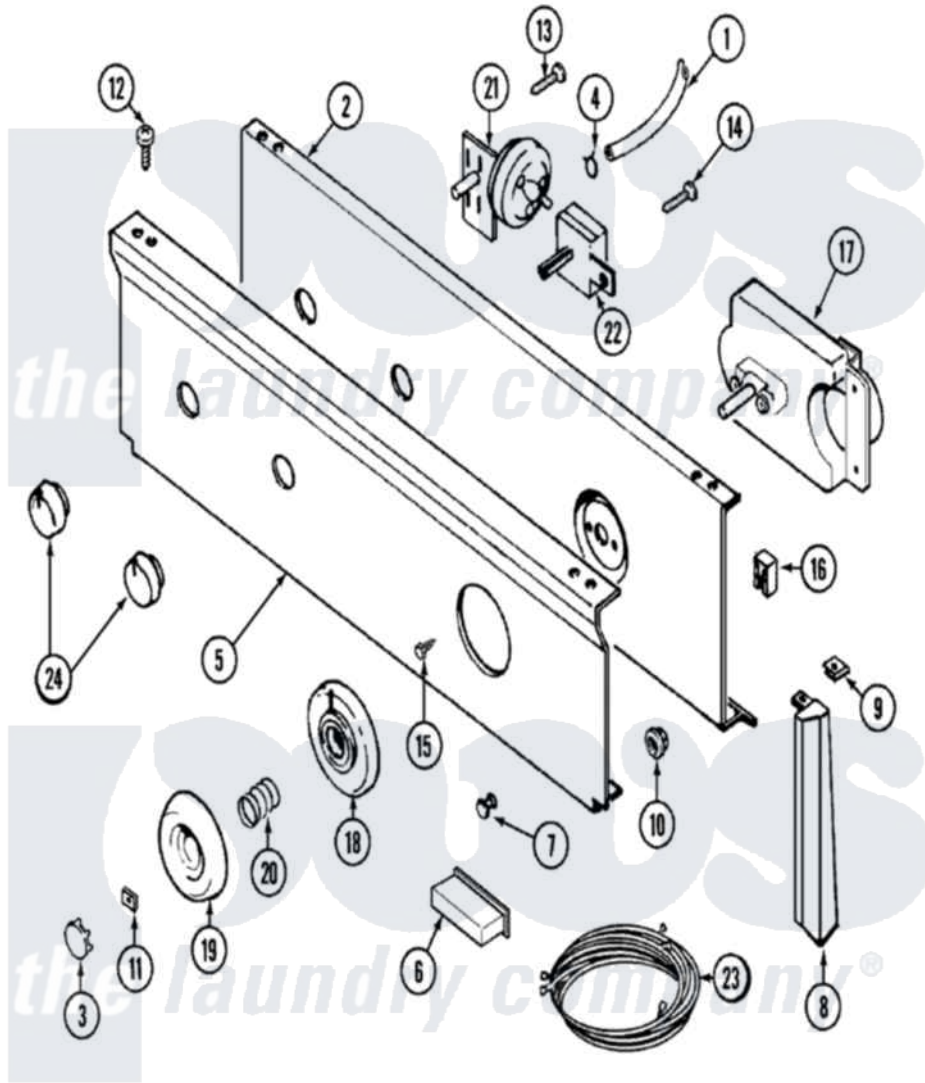

# Maytag LAT9704GGE 04 - CONTROL PANEL

Maytag [Residential Maytag LAT9704GGE Washer Parts](#) Parts Diagram 04 - CONTROL PANEL  
 Click on the part number to view part

Item	Original Part Number	Replaced By	Status	Part Description
1	22001036	<a href="#">22001619</a>		Tube, Water Level Switch
2	<a href="#">22001132</a>			Plate, Support
3	216250	<a href="#">22001446</a>		Cap, Knob
4	410296	<a href="#">596669</a>		Clamp, Manifold
5	22001124		Not Available	PANEL, CONTROL (WHT)
6	<a href="#">214897</a>			Pad, Control Panel
7	22001215	<a href="#">7730P011-60</a>		Lens, Indicator Light
8	22001565		Not Available	CAP, END (LT-WHT)
"	<a href="#">22001564</a>			Cap, End
"	<a href="#">22001291</a>			End Cap, Control Panel
"	22001289		Not Available	END CAP, CTRL. PNL. (LT-WHT)
9	<a href="#">214894</a>			Fastener, End Cap
10	<a href="#">214872</a>			Palnut, End Cap Note: Nut, Lamp Holder
11	<a href="#">211605</a>			Bezel, Timer Dial
12	<a href="#">210032</a>			Screw, No.8 X 9/16 Ctsk Note:

12	<a href="#">210932</a>		Screw, Inlet Duct
13	211168	<a href="#">W10139210</a>	Screw, 8-18 X 5/16
14	211168	<a href="#">W10139210</a>	Screw, 8-18 X 5/16
15	216042	<a href="#">22001627</a>	Screw
16	<a href="#">22001403</a>		Light, Indicator
17	<a href="#">22001414</a>		Timer
18	<a href="#">22001265</a>		Bezel, Timer Knob
19	22001198	Not Available	KNOB, TIMER (WHT)
20	<a href="#">211065</a>		Spring, Index Wheel
21	<a href="#">208207</a>		Switch, Pressure
22	208281	Not Available	SWITCH, TEMP (4POSITION)
23	22001326	Not Available	WIRE HARNESS, MAIN
24	22001268	Not Available	KNOB ASSY. (WHT)
25	22001098	Not Available	MANUAL, USE & CARE
"	16000327	Not Available	GUIDE, QUICK REF. - MAYTAG