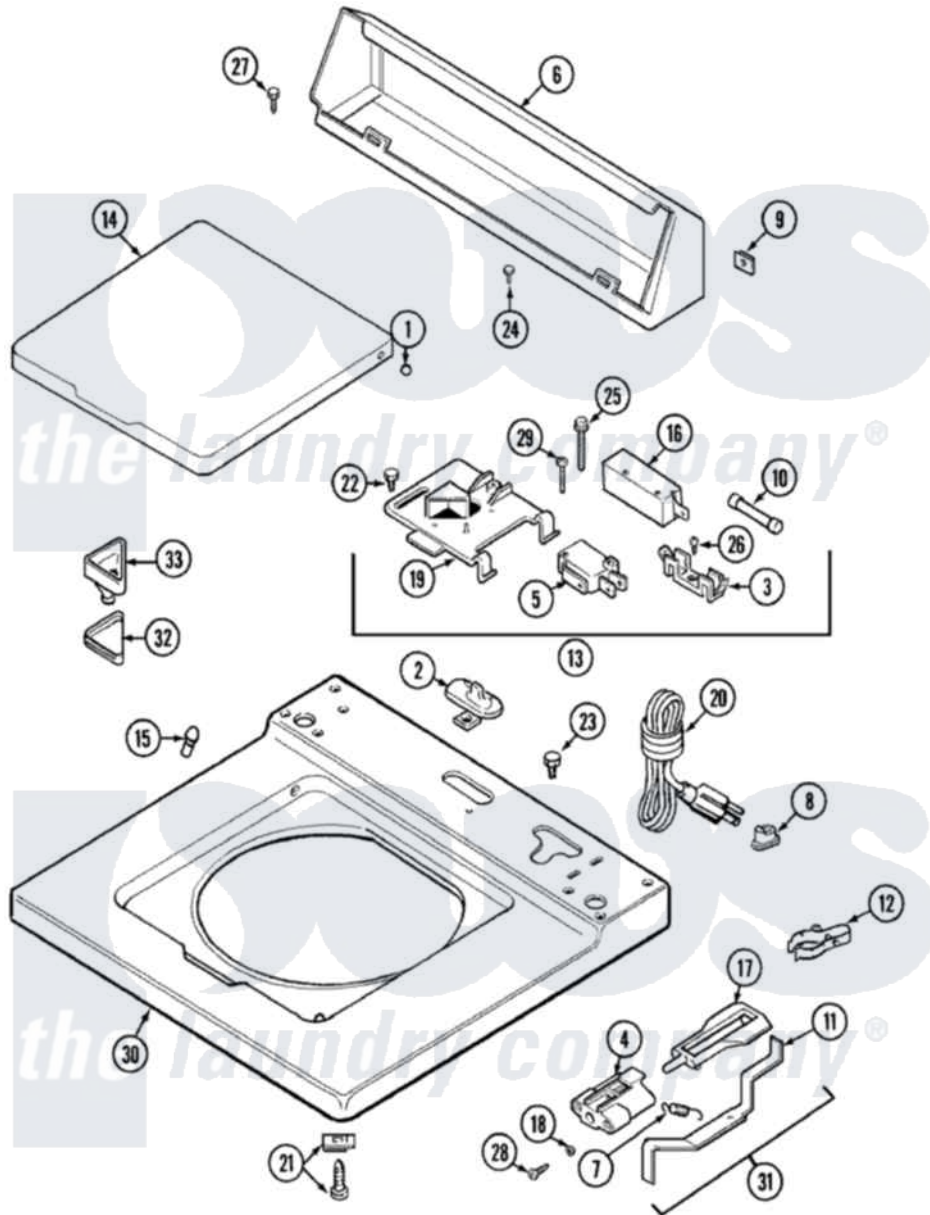

Maytag LAT9704GGE 05 - TOP

Maytag [Residential Maytag LAT9704GGE Washer Parts](#) Parts Diagram 05 - TOP
 Click on the part number to view part

Item	Original Part Number	Replaced By	Status	Part Description
1	211726			Hinge, Ball Lid
2	22001298			Cap, Top Cover
"	207159	489355		Screw, 8 X 1/2
3	207167			Block, Fuse
4	216256		Not Available	BRACKET, UNBALANCE
5	207166			Switch, Check
6	205635			Console
7	213720			Spring, Lid Switch
8	216183			Grommet, Cord Export
9	215075			Fastener, Control Panel To Console
10	207168	22001682		Switch Assembly, Lid W/4amp Fuse
11	22001136			Lever, Unbalance
12	301548			Clamp, Ground Wire
"	311155			Ground Wire And Clamp
13	207176	22001682		Switch Assembly, Lid W/4amp

13	207170	22001002	Fuse
14	22001248		Lid W/Legend
15	212716		Bumper, Lid
16	205415	279347	Switch-Lid
17	216255		Plunger, Lid Switch
18	211500		Washer, Bracket To Top Cover
19	Y215699	22001678	Bracket, Switch And Fuse
20	22001558		Cord, Power
21	204445		Screw And Fastener Assembly
22	207159	489355	Screw, 8 X 1/2
23	315483	3370225	Screw
24	Y313559		Screw
"	211294	90767	Screw, 8A X 3/8 HeX Washer Head Tapping
25	213501		Screw, No.6-20 X 1-1/8 Inch
26	Y311711		Screw, Fuse Block
27	Y313559		Screw
28	910182	25-7809	Screw, No.6-20 1/2 Flthd Torx
29	22001352		Screw, Check Switch
30	22001119		Top, Main
31	22001311		Unbalance Lever Assembly
32	215374	Not Available	GASKET FOR BLEACH CUP
33	22001202	22001006	Cup, Bleach