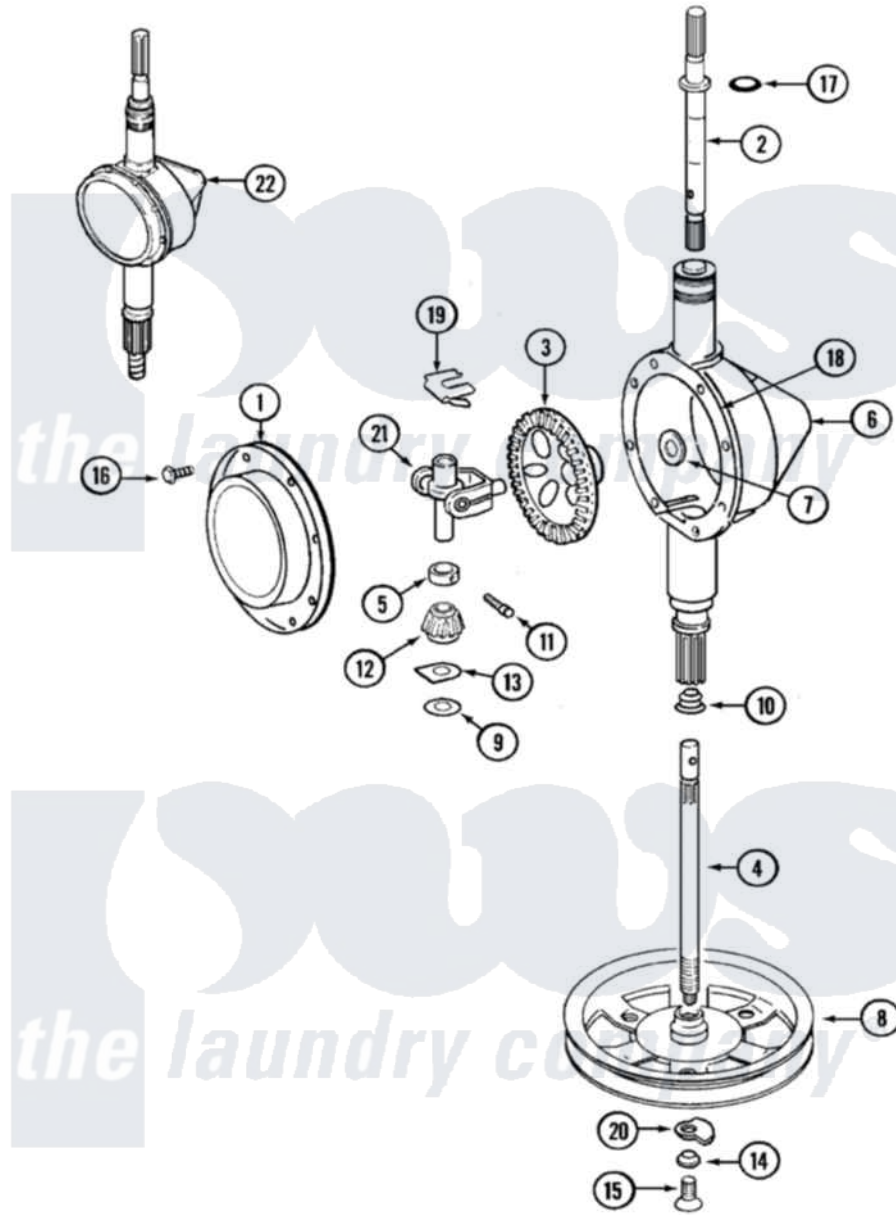

Maytag LAT9704GGE 06 - TRANSMISSION

Maytag [Residential Maytag LAT9704GGE Washer Parts](#) Parts Diagram 06 - TRANSMISSION
 Click on the part number to view part

Item	Original Part Number	Replaced By	Status	Part Description
1	206628			Cover, Transmission
2	207153	6-2097820		Kit- Shaft
3	206713	6-2067130		Gear- Beve
4	215410	12001450		Ctr Shaft W/Collar Andkeeper- Dp
5	215415		Not Available	COLLAR, LOWER
6	206624	6-2097750		Trans Dee
7	215394			Washer, Bevel Gear
8	211059	6-2301530		Pulley
9	211483	6-2114830		Washer- SP
10	206602	207843		Lip Seal Repair Kit
11	Y206629			Pin, Collar
12	215401	W10221114		Pinion
13	215395			Plate, Clutch
14	211090	22003555		Washer, Stop Lug
15	211375	681582		Screw
				SCREW, TRANSMISSION

16	215417	Not Available	SCREW, TRANSMISSION COVER
17	210690		Seal, Rubber
18	Y058700	675652	Adhesive
19	215581		Spring, Agitator Shaft
20	211089		Lug, Stop Pulley
21	206685	6-2066850	Yoke
22	206707	6-2097750	Trans Dee