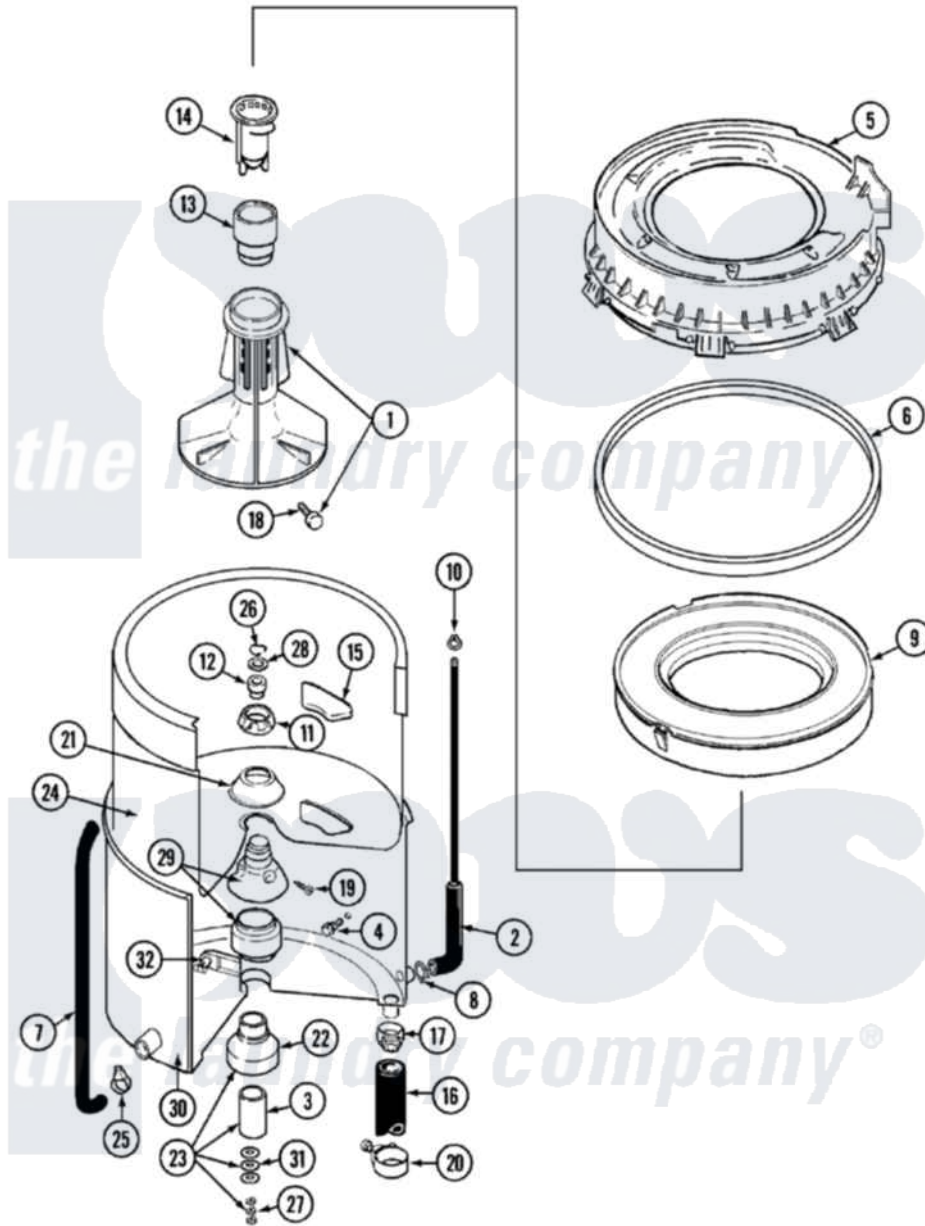

# Maytag LAT9704GGE 07 - TUB

Maytag [Residential Maytag LAT9704GGE Washer Parts](#) Parts Diagram 07 - TUB  
 Click on the part number to view part

Item	Original Part Number	Replaced By	Status	Part Description
1	<a href="#">207228</a>			Agitator W/Lock Screw
2	22001036	<a href="#">22001619</a>		Tube, Water Level Switch
3	<a href="#">211130</a>			Bearing Liner, Tub Bearing
4	200744	<a href="#">W10175939</a>		Bolt
"	205254	<a href="#">W10175938</a>		Bolt
5	<a href="#">22001299</a>			Tub Cover And Gasket Assembly
6	Y22001201	<a href="#">22001007</a>		Gasket, Cover To Tub
7	<a href="#">22001320</a>			Tube, Bleach
8	<a href="#">211641</a>			Clamp, 1-1/16"
9	<a href="#">22001142</a>			Ring, Balance
10	410296	<a href="#">596669</a>		Clamp, Manifold
11	211047	<a href="#">6-2110472</a>		Nut- Clamp
12	Y0A4298	<a href="#">6-0A57420</a>		Seal- Agitator
13	<a href="#">22001295</a>			Housing, Dispenser
14	<a href="#">22001294</a>			Cup, Dispensing
15	<a href="#">207219</a>			Filter, Self-Cleaning

16	<a href="#">22001281</a>		Hose, Drain
17	201011	<a href="#">285655</a>	Clamp, Hose
18	206478	Not Available	SCREW & WASHER FOR AGITATOR
19	211618	<a href="#">22001423</a>	Set Screw, Mounting Stem
20	202574	<a href="#">3367052</a>	Clamp, Hose
21	<a href="#">211210</a>		Washer, Clamping Nut
22	200824	<a href="#">6-2040130</a>	Tub Bearin
23	204013	<a href="#">6-2040130</a>	Tub Bearin
24	<a href="#">22001139</a>		Tub, Inner
25	205161	<a href="#">489503</a>	Clamp
26	<a href="#">Y015667</a>		Retaining Ring
27	<a href="#">Y054867</a>		Washer, Lock
28	<a href="#">Y015666</a>		Washer, Retaining -
29	204012	<a href="#">6-2095720</a>	Mounting S
30	22001114	Not Available	TUB, OUTER (EX. LARGE)
31	<a href="#">211100</a>		Washer, Outer Tub
32	<a href="#">214434</a>		Spout, Deflector