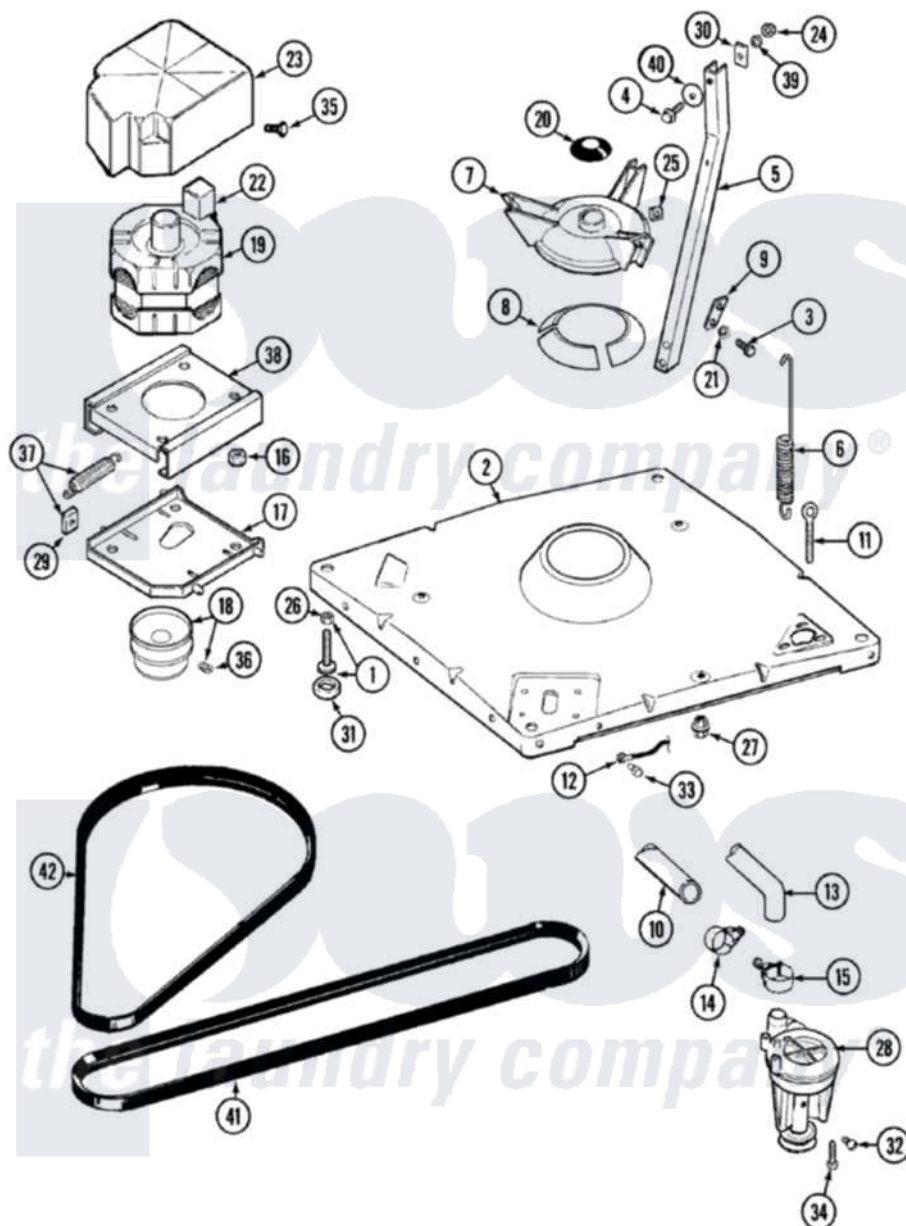

# Maytag LAT9706AAE 01 - BASE (9706)

Maytag Residential Maytag LAT9706AAE Washer Parts Parts Diagram 01 - BASE (9706)  
 Click on the part number to view part

Item	Original Part Number	Replaced By	Status	Part Description
1	Y302699	<a href="#">22003428</a>		Leg, Adjustable
2	22001172	<a href="#">22002150</a>		Base
3	<a href="#">Y015627</a>			Screw- Hex
4	200744	<a href="#">W10175939</a>		Bolt
"	205254	<a href="#">W10175938</a>		Bolt
5	<a href="#">213053</a>			Brace, Tub Part Not Used
6	<a href="#">22001300</a>			Spring, Centering
7	<a href="#">203725</a>			Damper W/Bolt And Clip
8	<a href="#">203956</a>			Damper Pad Kit
9	<a href="#">213073</a>			Washer, Double Brace
10	<a href="#">22001816</a>			Hose, Drain
11	<a href="#">216416</a>			Bolt, Eye/Centering Spring
12	<a href="#">901220</a>			Ground Wire
13	<a href="#">213045</a>			Hose, Outer Tub Part Not Used
14	22001820	<a href="#">285655</a>		Clamp, Hose
15	22001640	<a href="#">285655</a>		Clamp, Hose