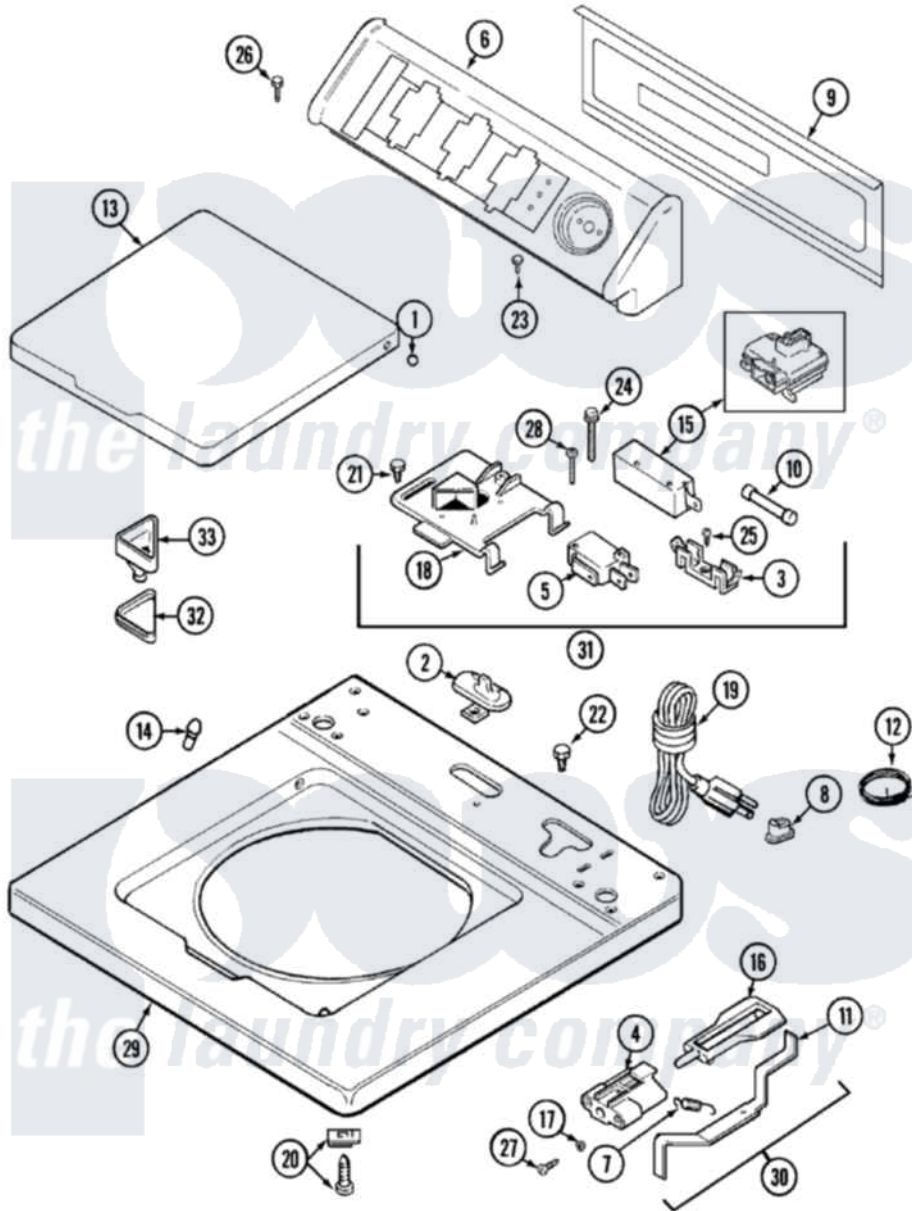

Maytag LAT9706AAE 05 - TOP (9706)

Maytag [Residential Maytag LAT9706AAE Washer Parts](#) Parts Diagram 05 - TOP (9706)
 Click on the part number to view part

Item	Original Part Number	Replaced By	Status	Part Description
1	211726			Hinge, Ball Lid
2	22001298			Cap, Top Cover
"	207159	489355		Screw, 8 X 1/2
3	207167			Block, Fuse
"	W10124350		Not Available	NOT REQUIRED PART OR SEE NOTE
4	22002135			Bracket, Unbalance
"	22001645		Not Available	BRACKET, UNBALANCE---NA
5	W10124350		Not Available	NOT REQUIRED PART OR SEE NOTE
"	207166			Switch, Check
6	22001670			Console
7	213720			Spring, Lid Switch
8	211881			Grommet, Cord Part Not Used-Gas Models Only
9	22001662	8534058		Screw
"	216423	3370225		Screw

"	22001814		Back Panel, Console
10	22001673	22001682	Switch Assembly, Lid W/4amp Fuse
"	W10124350		Not Available NOT REQUIRED PART OR SEE NOTE
11	22001672		Lever, Unbalance
"	22001968		Lever, Unbalance
12	Y705026	3370225	Screw
"	22001654		Wire, Ground
13	22001674	22001893	Lid
"	22001676	22001893	Lid
14	212716		Bumper, Lid
15	22001967	12001908	Switch-Lid
"	205415	279347	Switch-Lid
16	216255		Plunger, Lid Switch
17	211500		Washer, Bracket To Top Cover
18	W10124350		Not Available NOT REQUIRED PART OR SEE NOTE
"	22001678		Bracket, Switch And Fuse
19	208194	22003062	Cord, Power
20	22001402	214354	Screw, Top Cover To Cabnt.
21	207159	489355	Screw, 8 X 1/2
22	Y705026	3370225	Screw
23	216423	3370225	Screw
24	213501		Screw, No.6-20 X 1-1/8 Inch
25	Y311711		Screw, Fuse Block
26	216423	3370225	Screw
27	22001600	25-7809	Screw, No.6-20 1/2 Flthd Torx
28	22001352		Screw, Check Switch
29	22001781	22002145	Cover Assembly, Top
30	22001681		Unbalance Lever Assembly
"	22001969		Unbalance Lever Assembly
31	22001682		Switch Assembly, Lid W/4amp Fuse
32	215374		Not Available GASKET FOR BLEACH CUP
33	22001006		Cup, Bleach