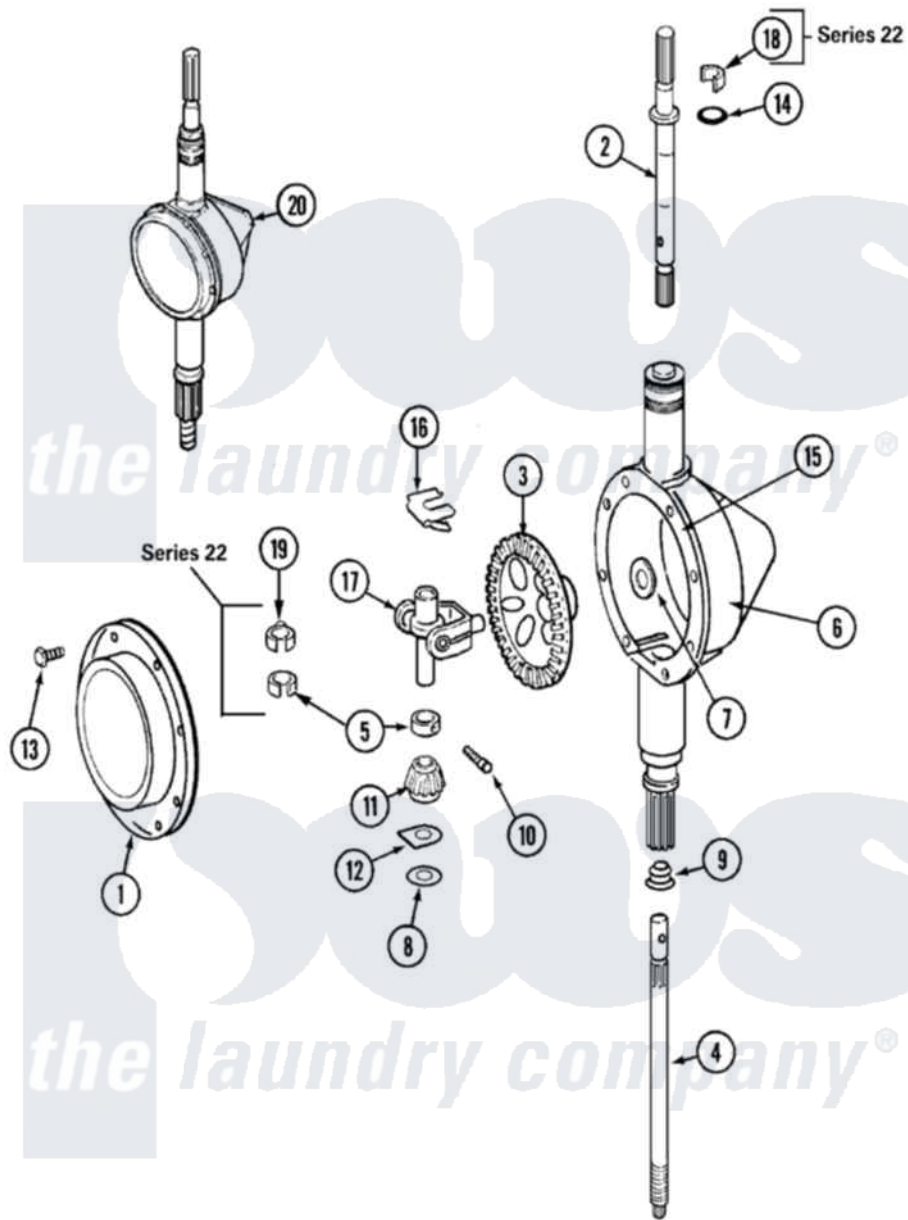

Maytag LAT9706AAE 06 - TRANSMISSION (9706)

Maytag Residential Maytag LAT9706AAE Washer Parts Parts Diagram 06 - TRANSMISSION (9706)
 Click on the part number to view part

Item	Original Part Number	Replaced By	Status	Part Description
1	206628			Cover, Transmission
2	22002415	6-2168983		Shaft- Agi
"	207153	6-2097820		Kit- Shaft
3	206713	6-2067130		Gear- Beve
4	22002342	6-2300050		Shaft- Cen
"	215410	12001450		Ctr Shaft W/Collar Andkeeper- Dp
5	22002353			Collar, Center Shaft
"	215415		Not Available	COLLAR, LOWER
6	22002416	6-2300100		Assembly-
"	206624	6-2097750		Trans Dee
7	215394			Washer, Bevel Gear
8	211483	6-2114830		Washer- SP
9	206602	207843		Lip Seal Repair Kit
10	Y206629			Pin, Collar
"	W10124350		Not Available	NOT REQUIRED PART OR SEE NOTE

11	215401	W10221114		Pinion
12	215395			Plate, Clutch
13	215417		Not Available	SCREW, TRANSMISSION COVER
14	22002417			O-Ring AgitatOr Shaft
"	210690			Seal, Rubber
15	Y058700	675652		Adhesive
16	215581			Spring, Agitator Shaft
"	W10124350		Not Available	NOT REQUIRED PART OR SEE NOTE
17	206685	6-2066850		Yoke
18	22002340			Collar, Agitator Shaft
19	22002341			Collar, Lower Plastic Keeper
20	22002126	6-2097750		Trans Dee
"	206707	6-2097750		Trans Dee