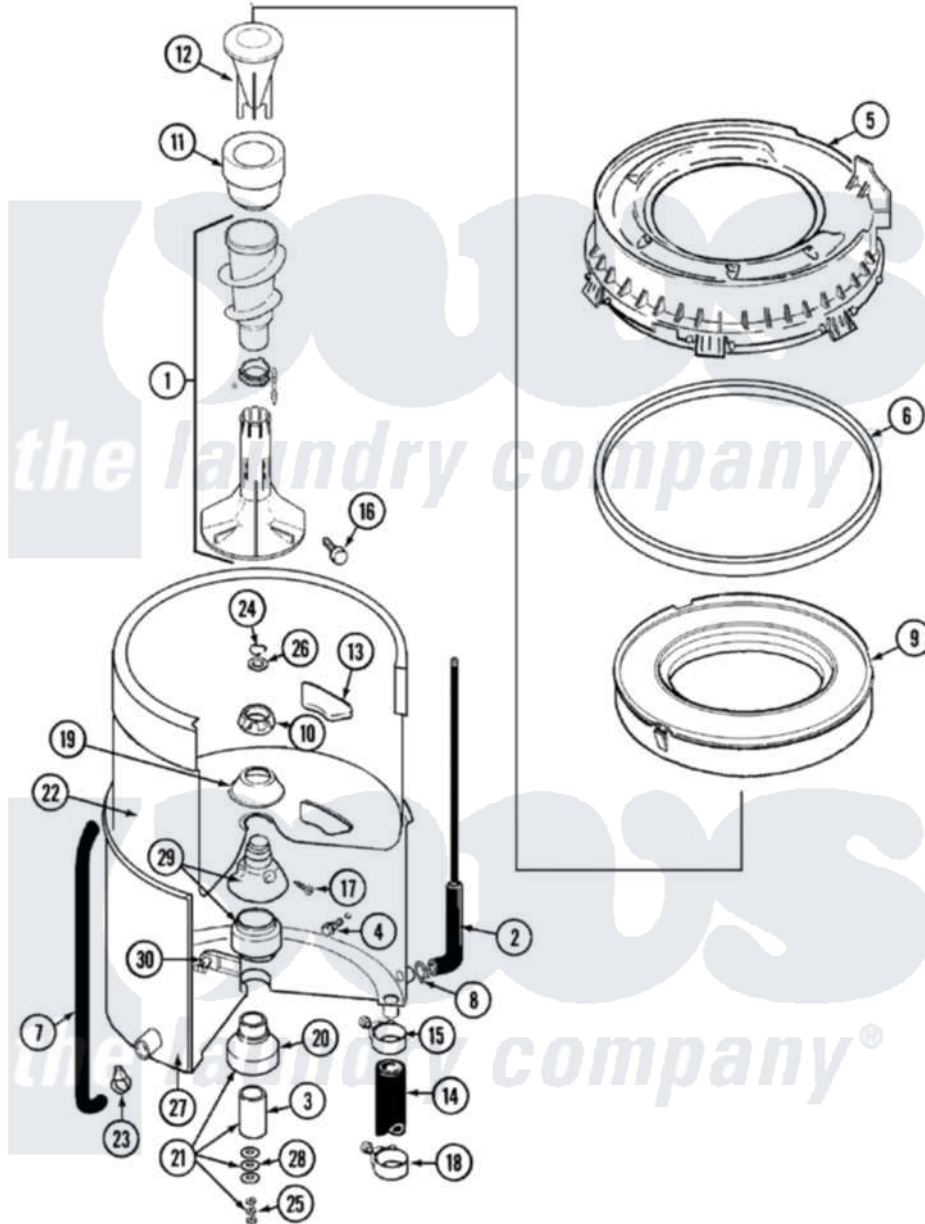

# Maytag LAT9706AAE 07 - TUB (9706)

Maytag [Residential Maytag LAT9706AAE Washer Parts](#) Parts Diagram 07 - TUB (9706)  
 Click on the part number to view part

Item	Original Part Number	Replaced By	Status	Part Description
1	<a href="#">22001821</a>			Agitator Auger And Base Assembly
2	22001036	<a href="#">22001619</a>		Tube, Water Level Switch
3	<a href="#">211130</a>			Bearing Liner, Tub Bearing
4	200744	<a href="#">W10175939</a>		Bolt
"	205254	<a href="#">W10175938</a>		Bolt
5	<a href="#">22001299</a>			Tub Cover And Gasket Assembly
6	Y22001201	<a href="#">22001007</a>		Gasket, Cover To Tub
7	<a href="#">22001320</a>			Tube, Bleach
8	<a href="#">211641</a>			Clamp, 1-1/16"
9	<a href="#">22001142</a>			Ring, Balance
10	211047	<a href="#">6-2110472</a>		Nut- Clamp
11	22001805	<a href="#">21001905</a>		Dispenser, Fabric
12	22001806	<a href="#">21001905</a>		Dispenser, Fabric
13	<a href="#">207219</a>			Filter, Self-Cleaning
14	<a href="#">213045</a>			Hose, Outer Tub Part Not

14	<a href="#">213043</a>		Used
15	22001640	<a href="#">285655</a>	Clamp, Hose
16	<a href="#">22001819</a>		L0cking Screw And O Ring
17	<a href="#">22001423</a>		Set Screw, Mounting Stem
18	22001640	<a href="#">285655</a>	Clamp, Hose
19	<a href="#">211210</a>		Washer, Clamping Nut
20	200824	<a href="#">6-2040130</a>	Tub Bearin
21	204013	<a href="#">6-2040130</a>	Tub Bearin
22	<a href="#">22001139</a>		Tub, Inner
23	205161	<a href="#">489503</a>	Clamp
24	<a href="#">Y015667</a>		Retaining Ring
25	<a href="#">Y054867</a>		Washer, Lock
26	<a href="#">Y015666</a>		Washer, Retaining -
27	22001114	Not Available	TUB, OUTER (EX. LARGE)
28	<a href="#">211100</a>		Washer, Outer Tub
29	22001648	<a href="#">6-2095720</a>	Mounting S
30	<a href="#">214434</a>		Spout, Deflector