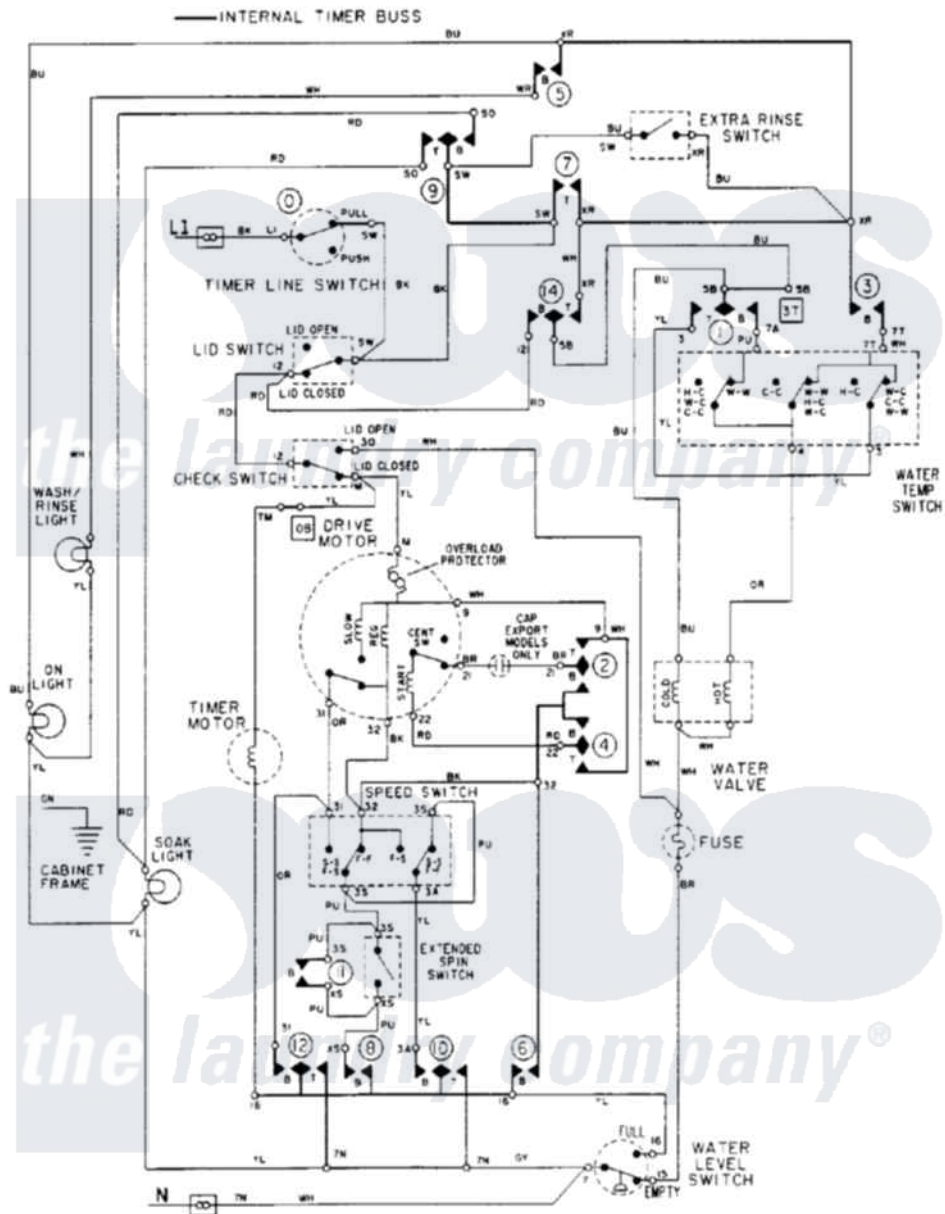

Maytag LAT9706AAE 08 - WIRING INFORMATION (9706)

Maytag Residential Maytag LAT9706AAE Washer Parts Parts Diagram 08 - WIRING INFORMATION (9706)
 Click on the part number to view part

Item	Original Part Number	Replaced By	Status	Part Description
NI	15002101		Not Available	WIRING INFORMATION
"	15001927		Not Available	WIRING INFORMATION